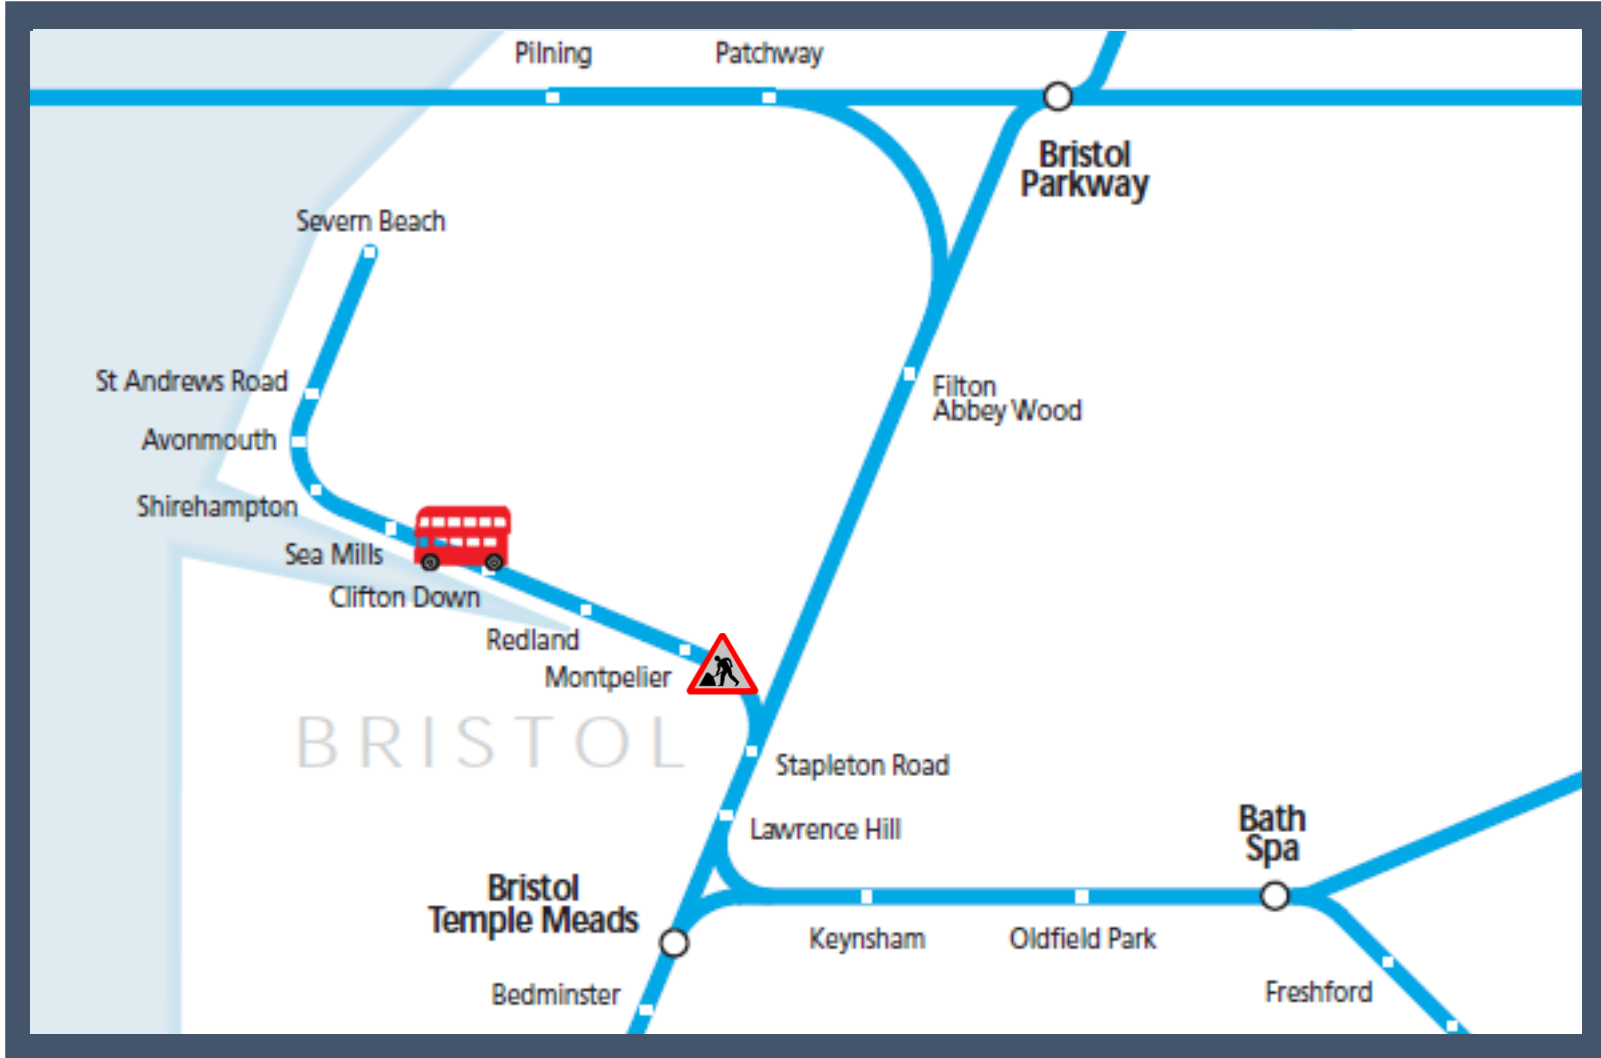

Buses replace trains between Bristol Temple Meads and Severn Beach

TOC affected: Great Western Railway

Key:

	Engineering Works
	Bus Replacement Services