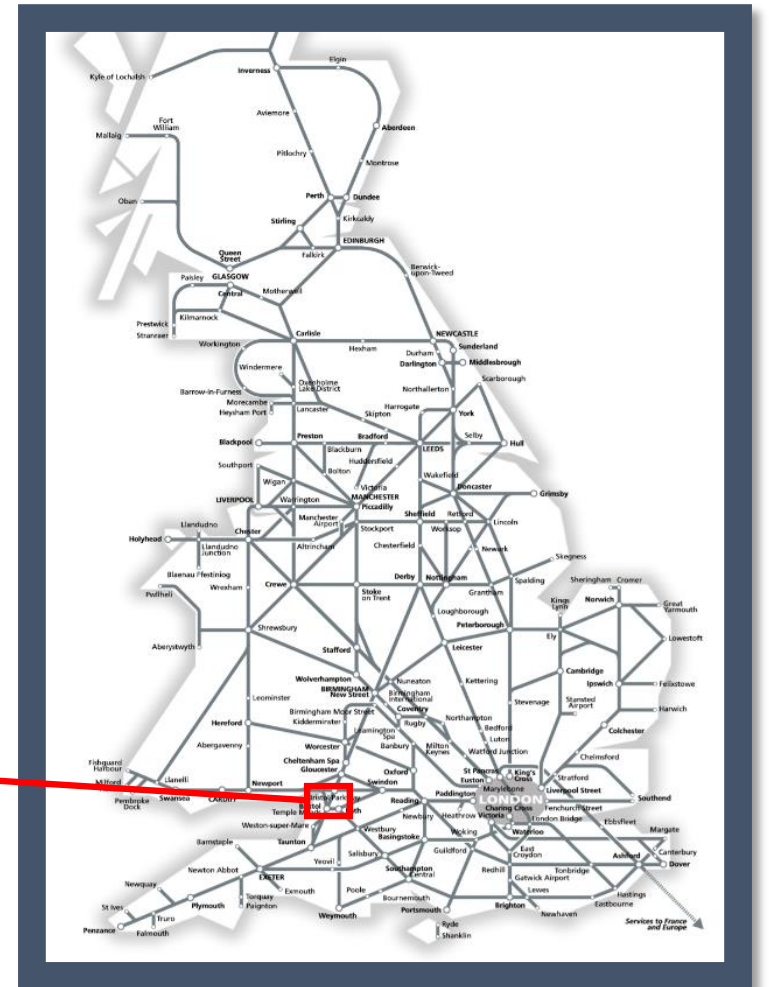

Buses replace trains between Bristol Temple Meads and Severn Beach

TOC affected: Great Western Railway

Key:

	Engineering Works
	Bus Replacement Services