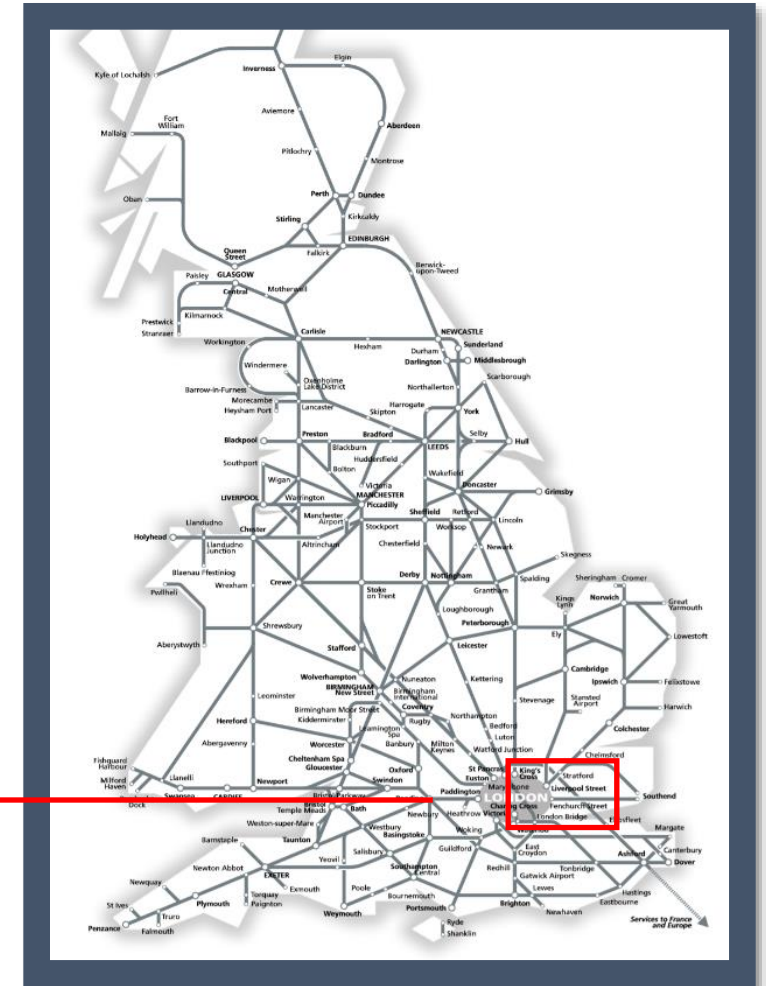

# Passengers causing a disturbance on a train at Shadwell TOC affected: London Overground

Key:

Disruption