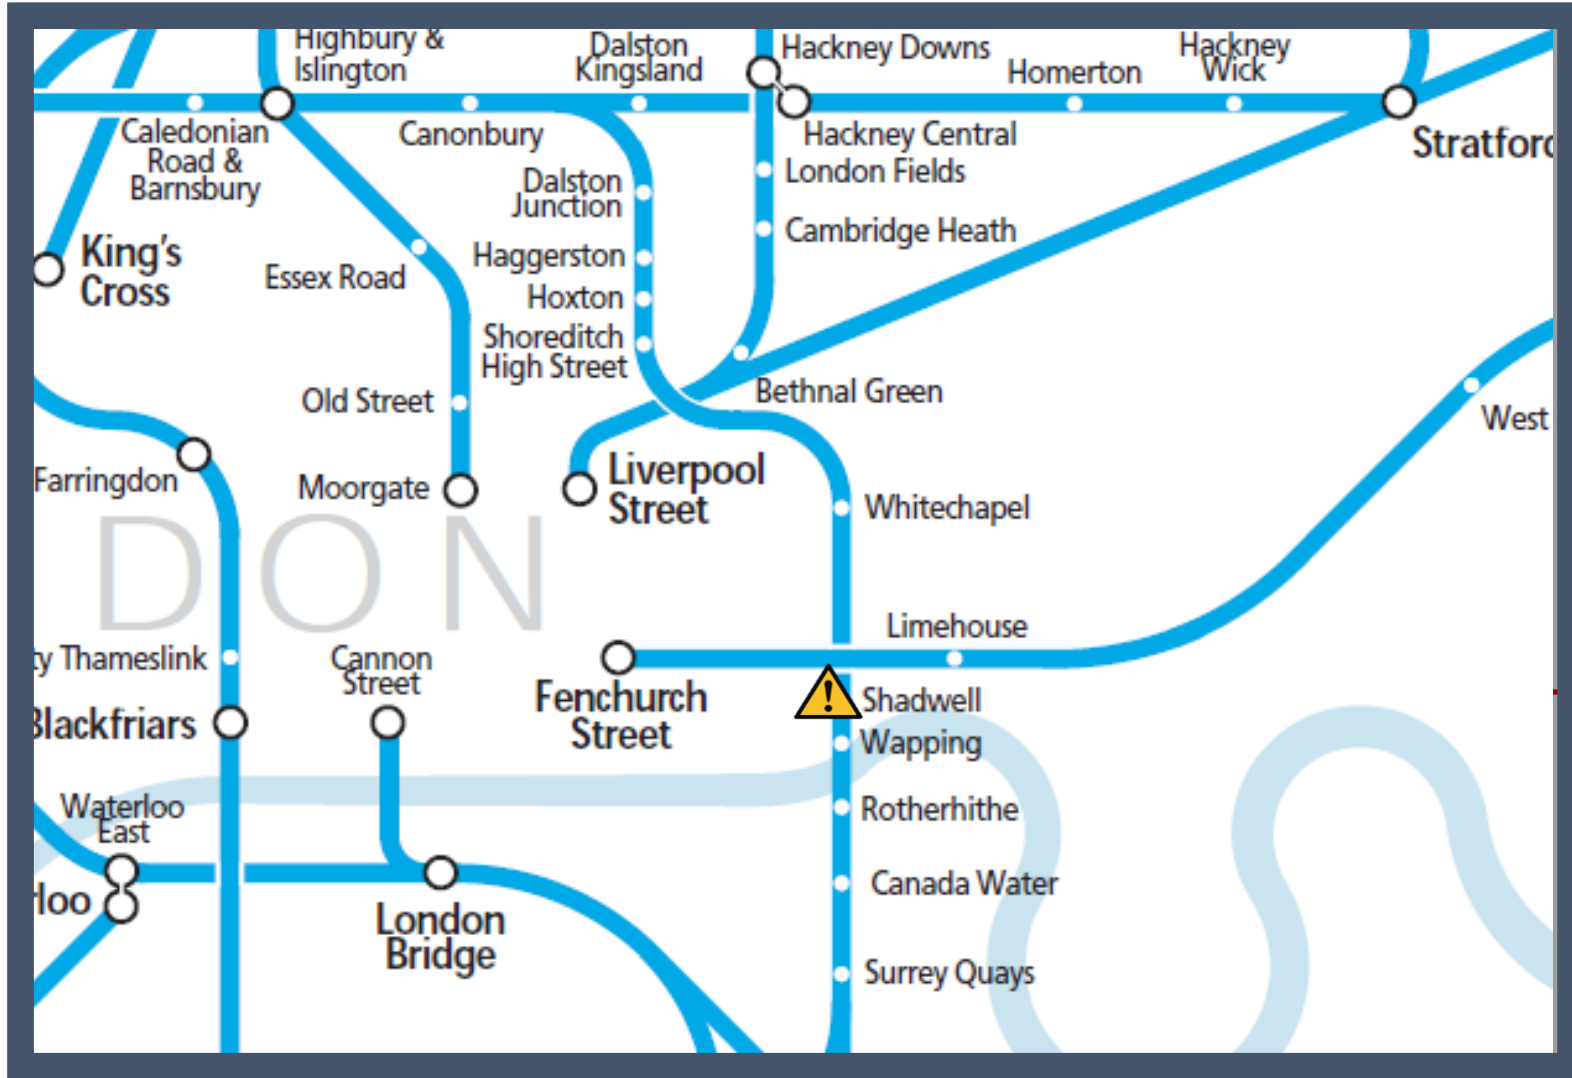

# Passengers causing a disturbance on a train at Shadwell TOC affected: London Overground

Key:

Disruption