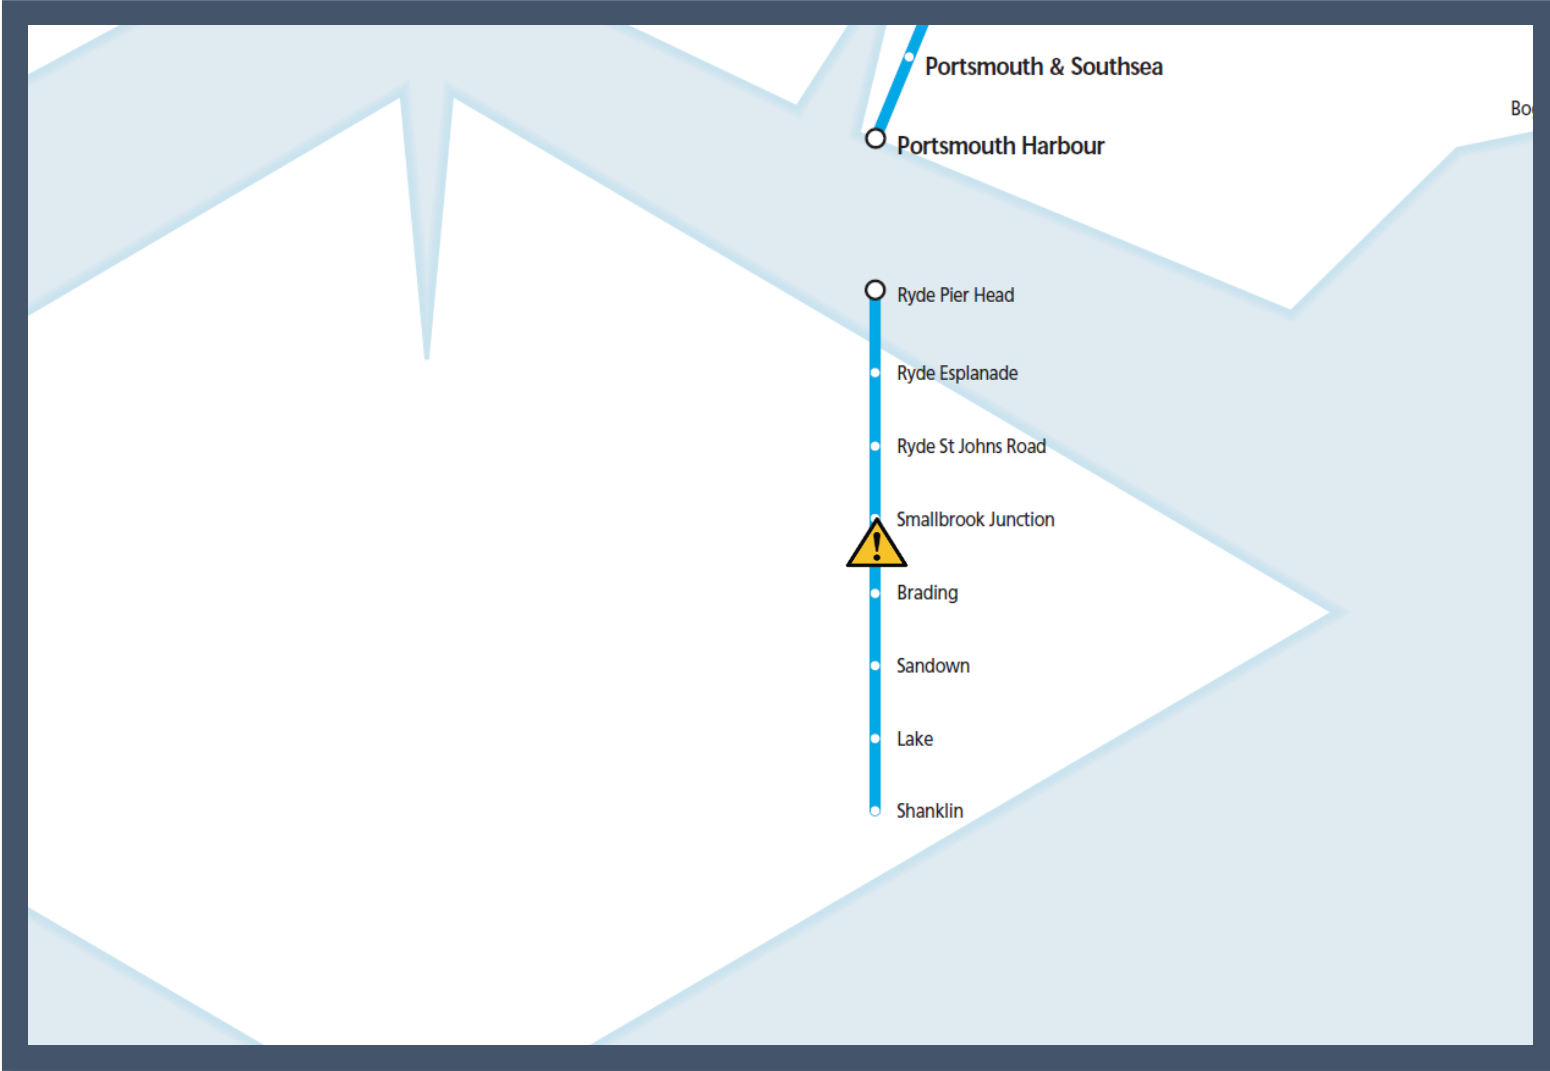

# Urgent repairs to the railway between Shanklin and Ryde Pier Head

TOC affected: Island Line

Key:

Disruption