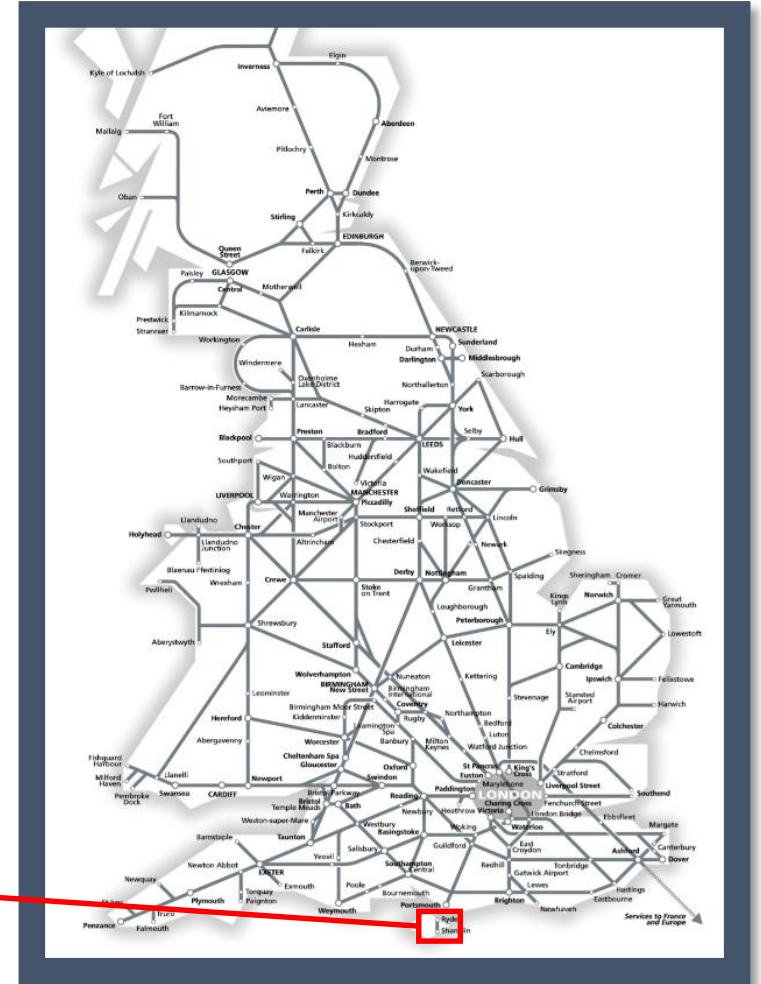

# Urgent repairs to the railway between Shanklin and Ryde Pier Head

TOC affected: Island Line

Key:

Disruption