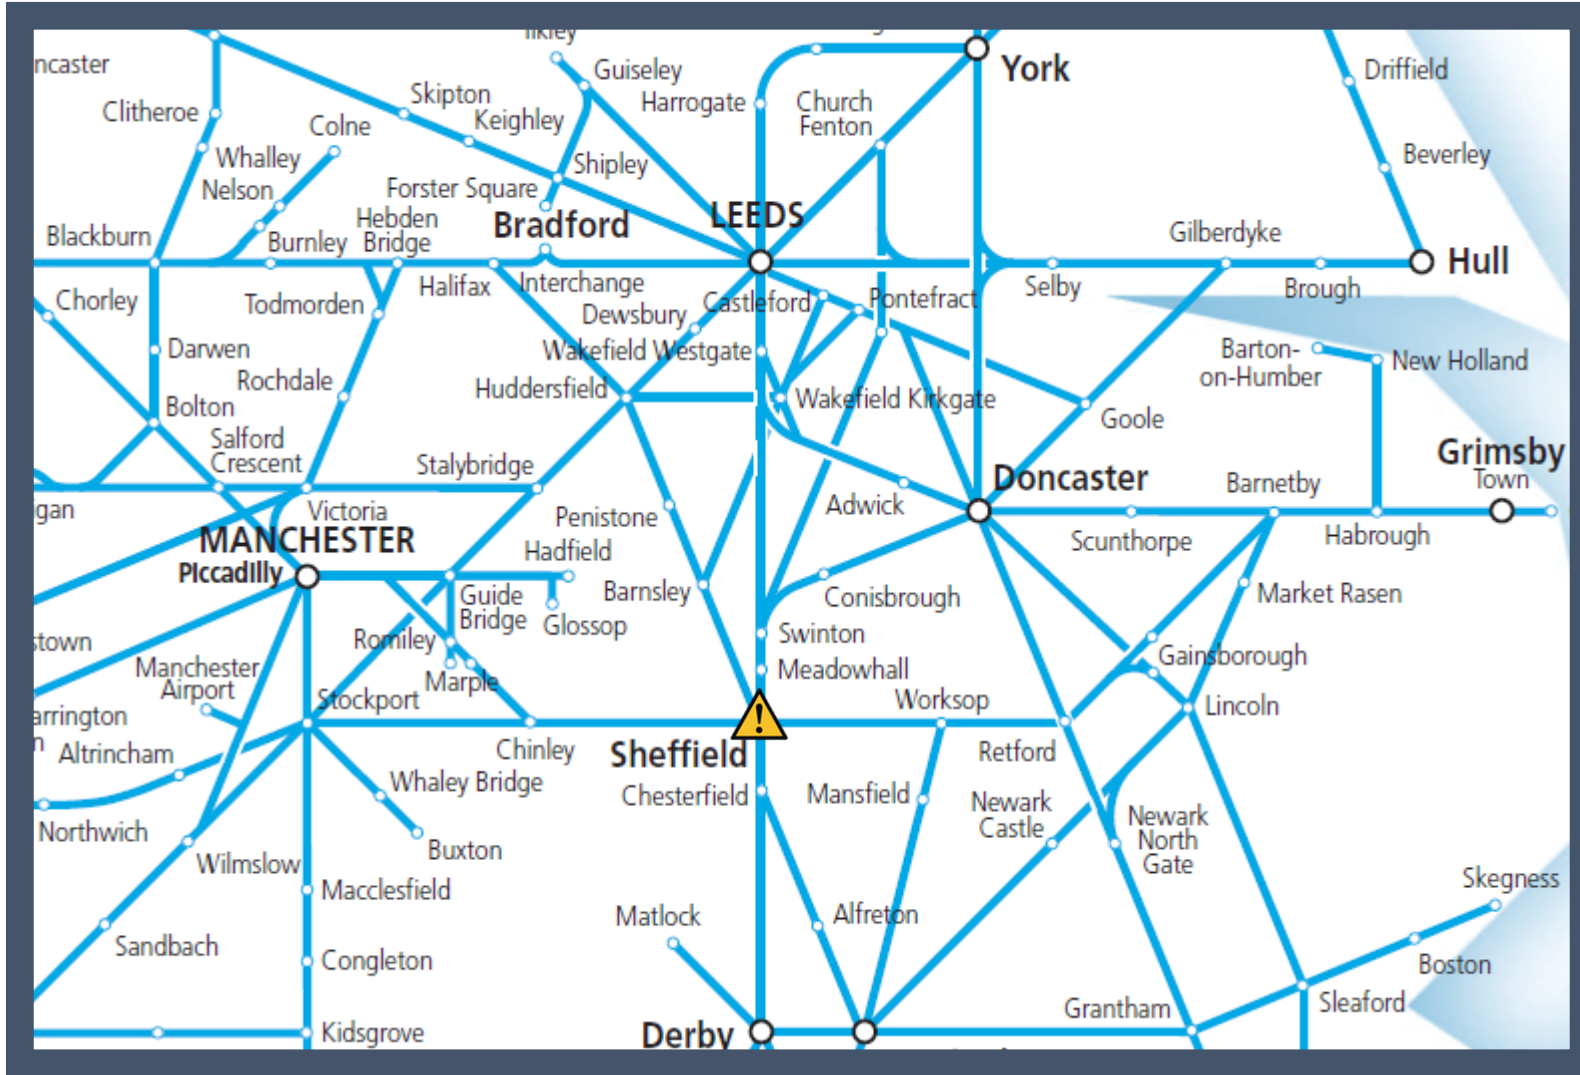

A fault with the signalling system at Sheffield

TOCs affected: CrossCountry, Northern, TransPennine Express

Key:

Disruption