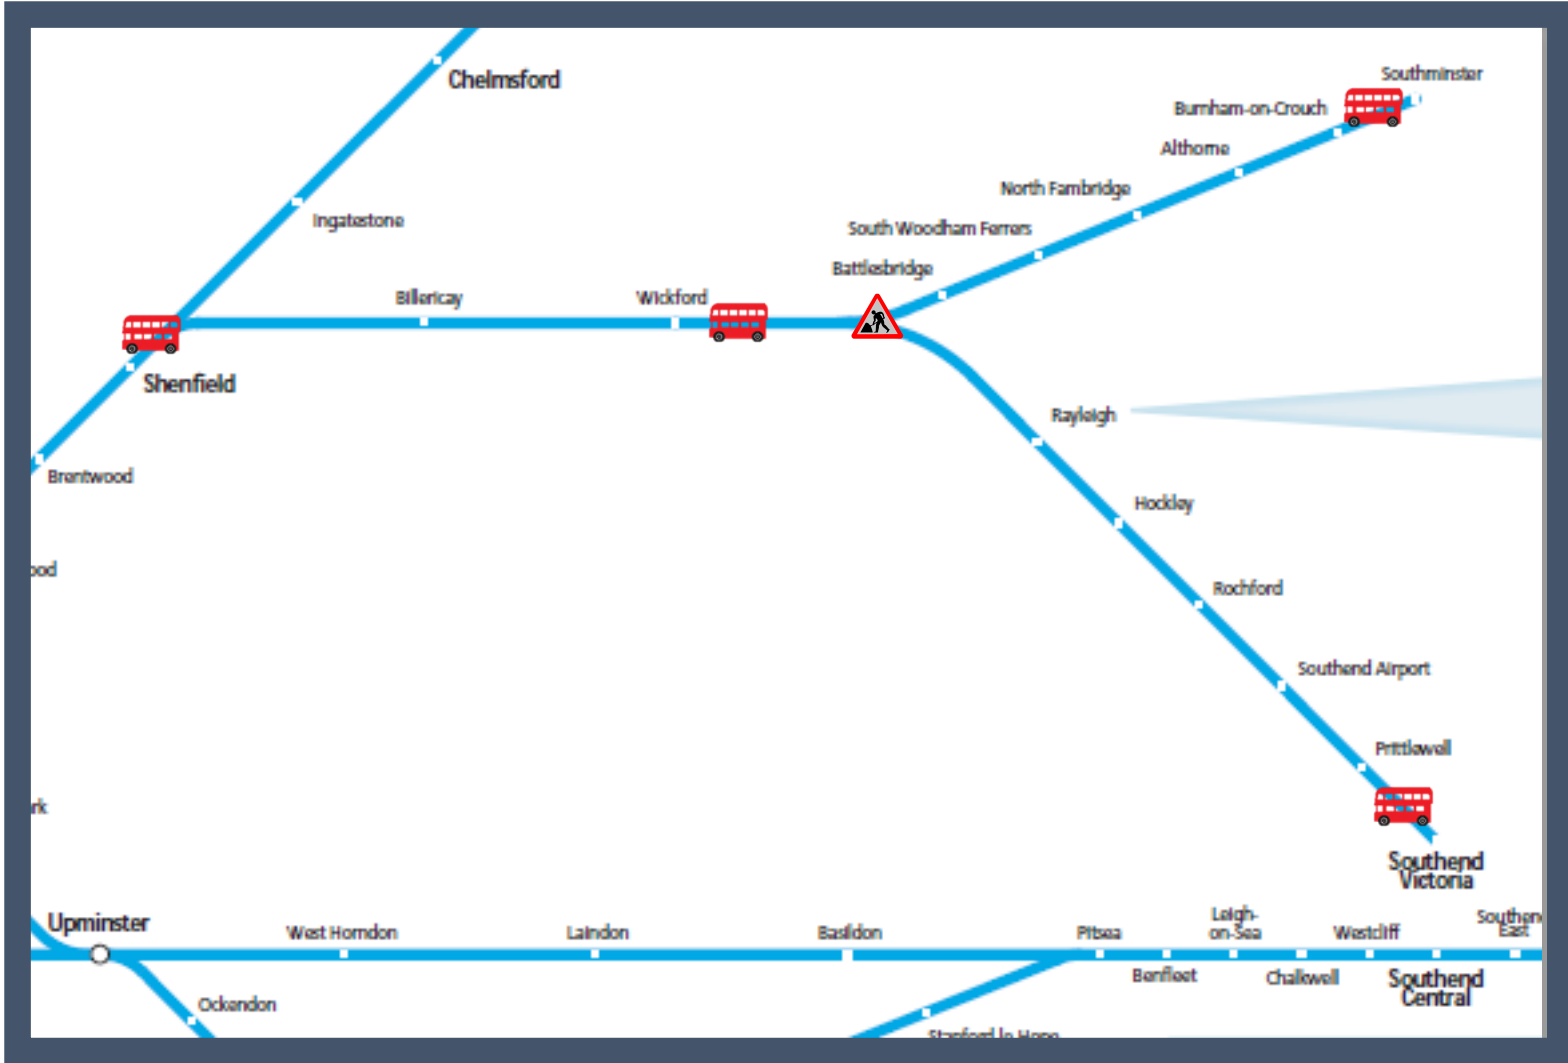

# Buses replace trains between Shenfield and Southend Victoria / Southminster

TOC affected: Greater Anglia

Key:

-  Engineering Works
-  Bus Replacement Services