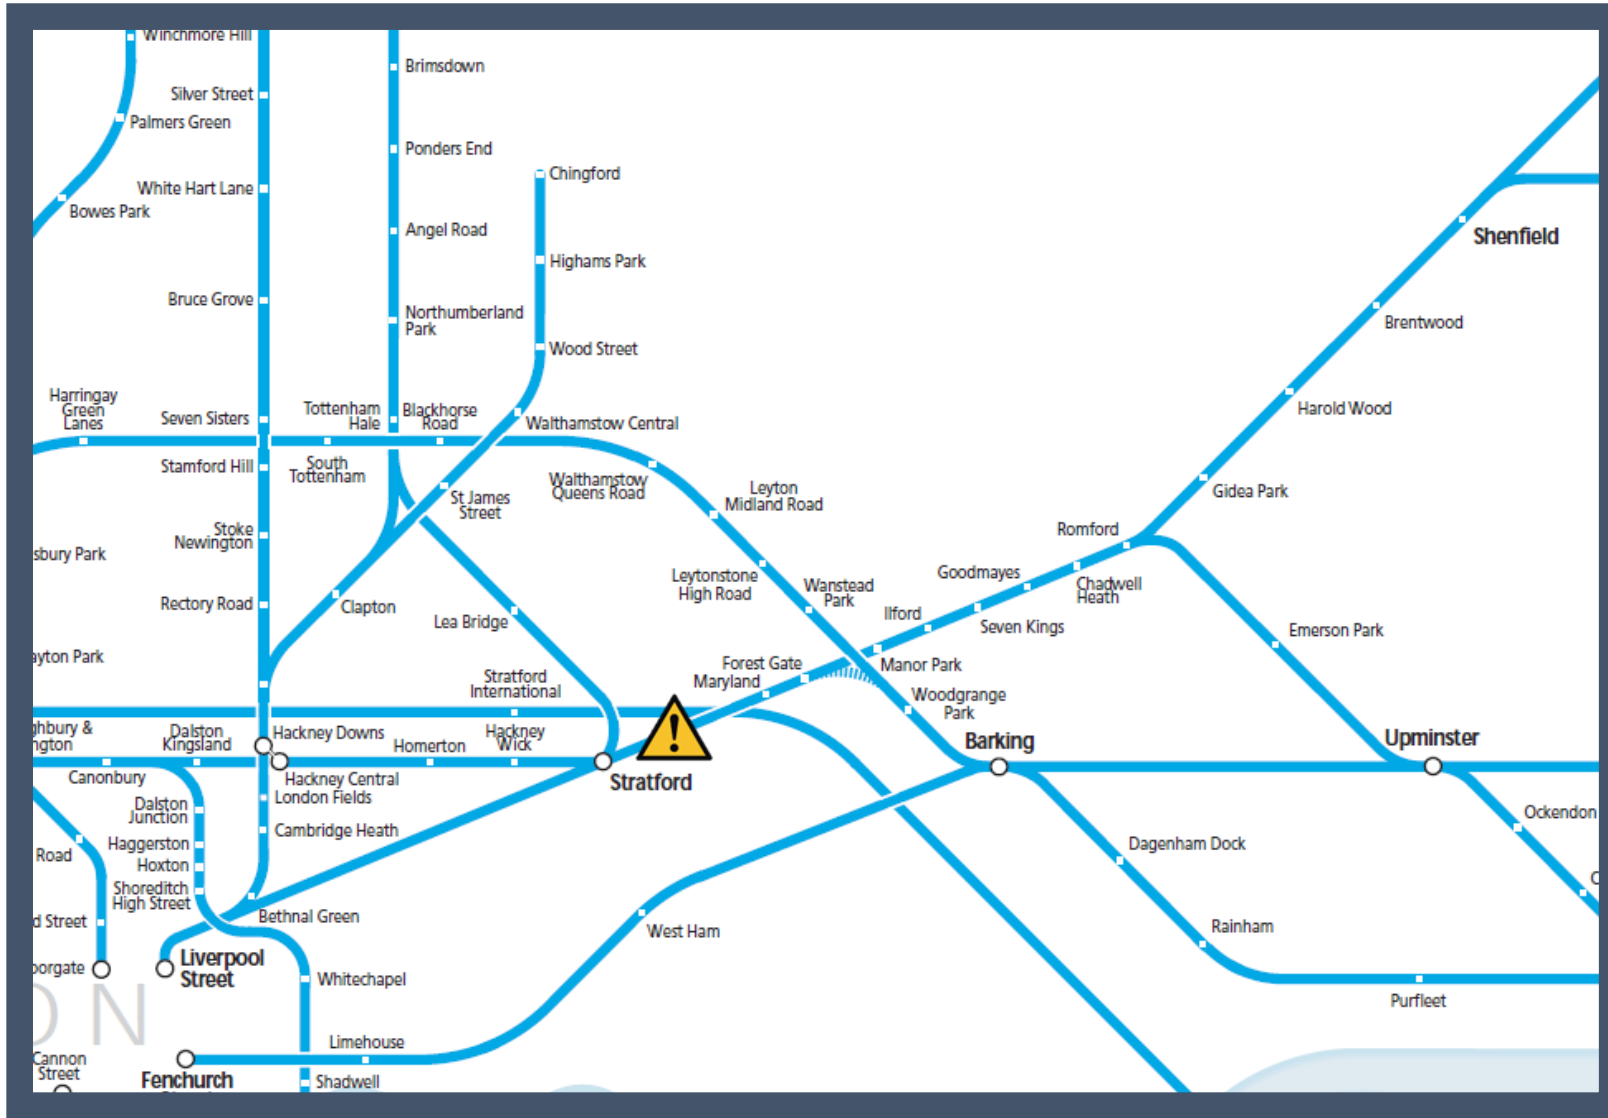

A person hit by a train between London Liverpool Street and Shenfield

TOCs affected: Greater Anglia; TfL Rail

Key:

	Disruption
--	------------