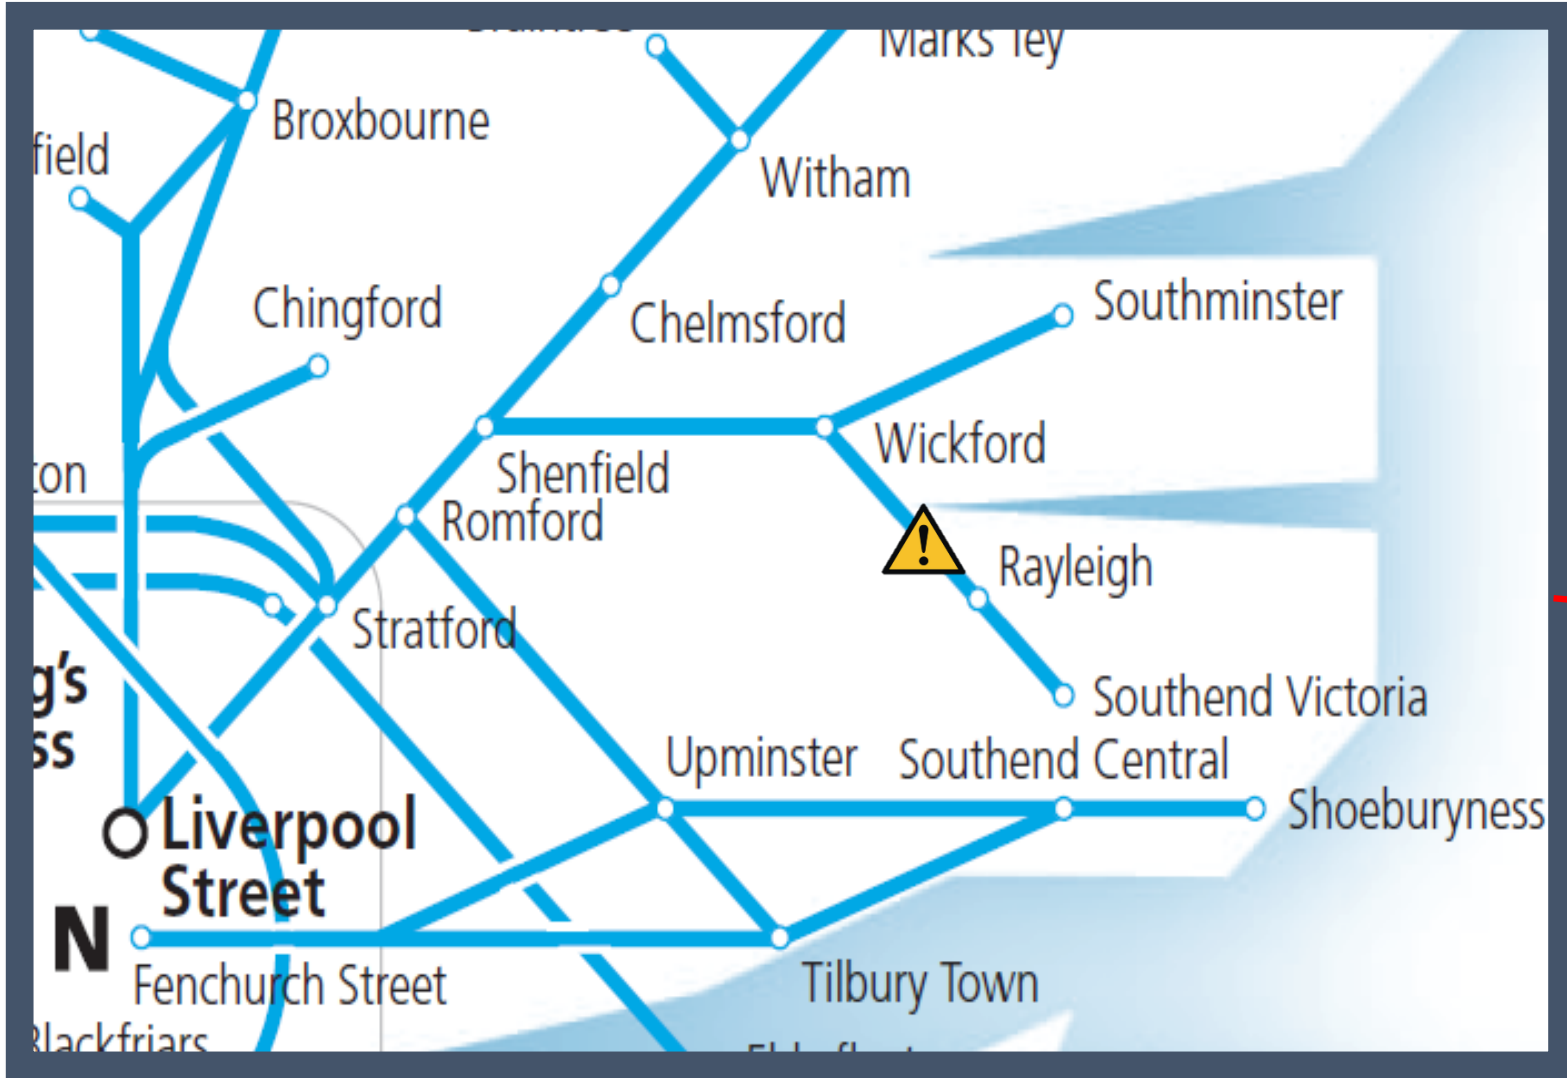

Overhead wire problems between Shenfield and Southend Victoria

TOC affected: Greater Anglia

Key:

Disruption