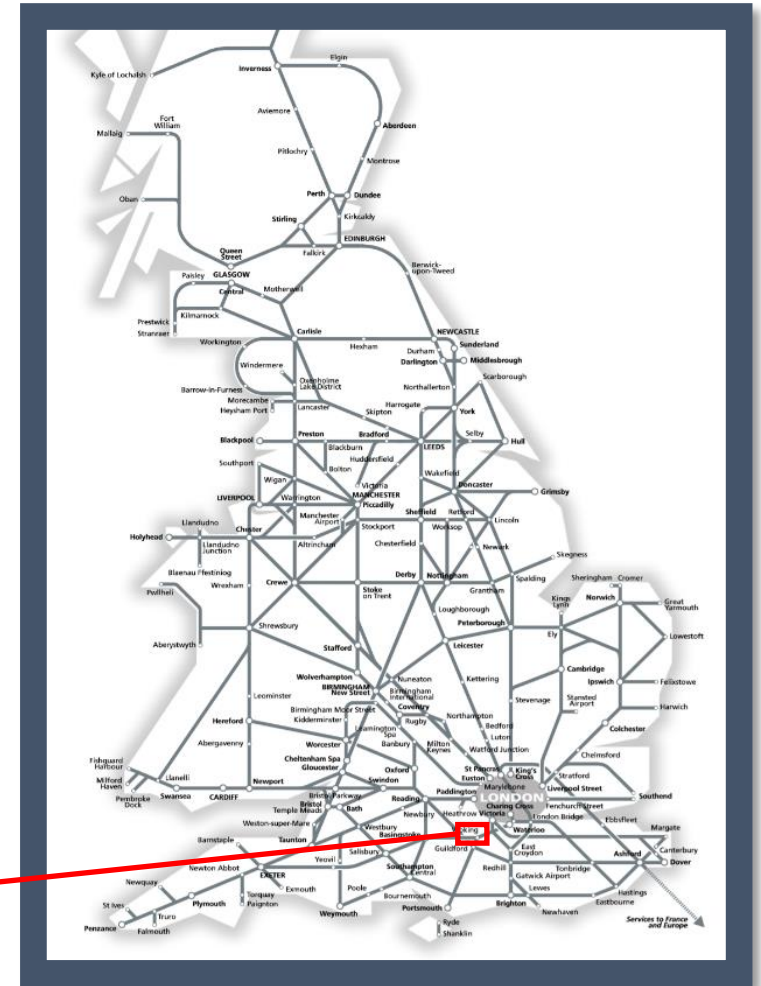

# Amended service to / from Upper Halliford

TOC affected: South Western Railway

Key:

Engineering Works