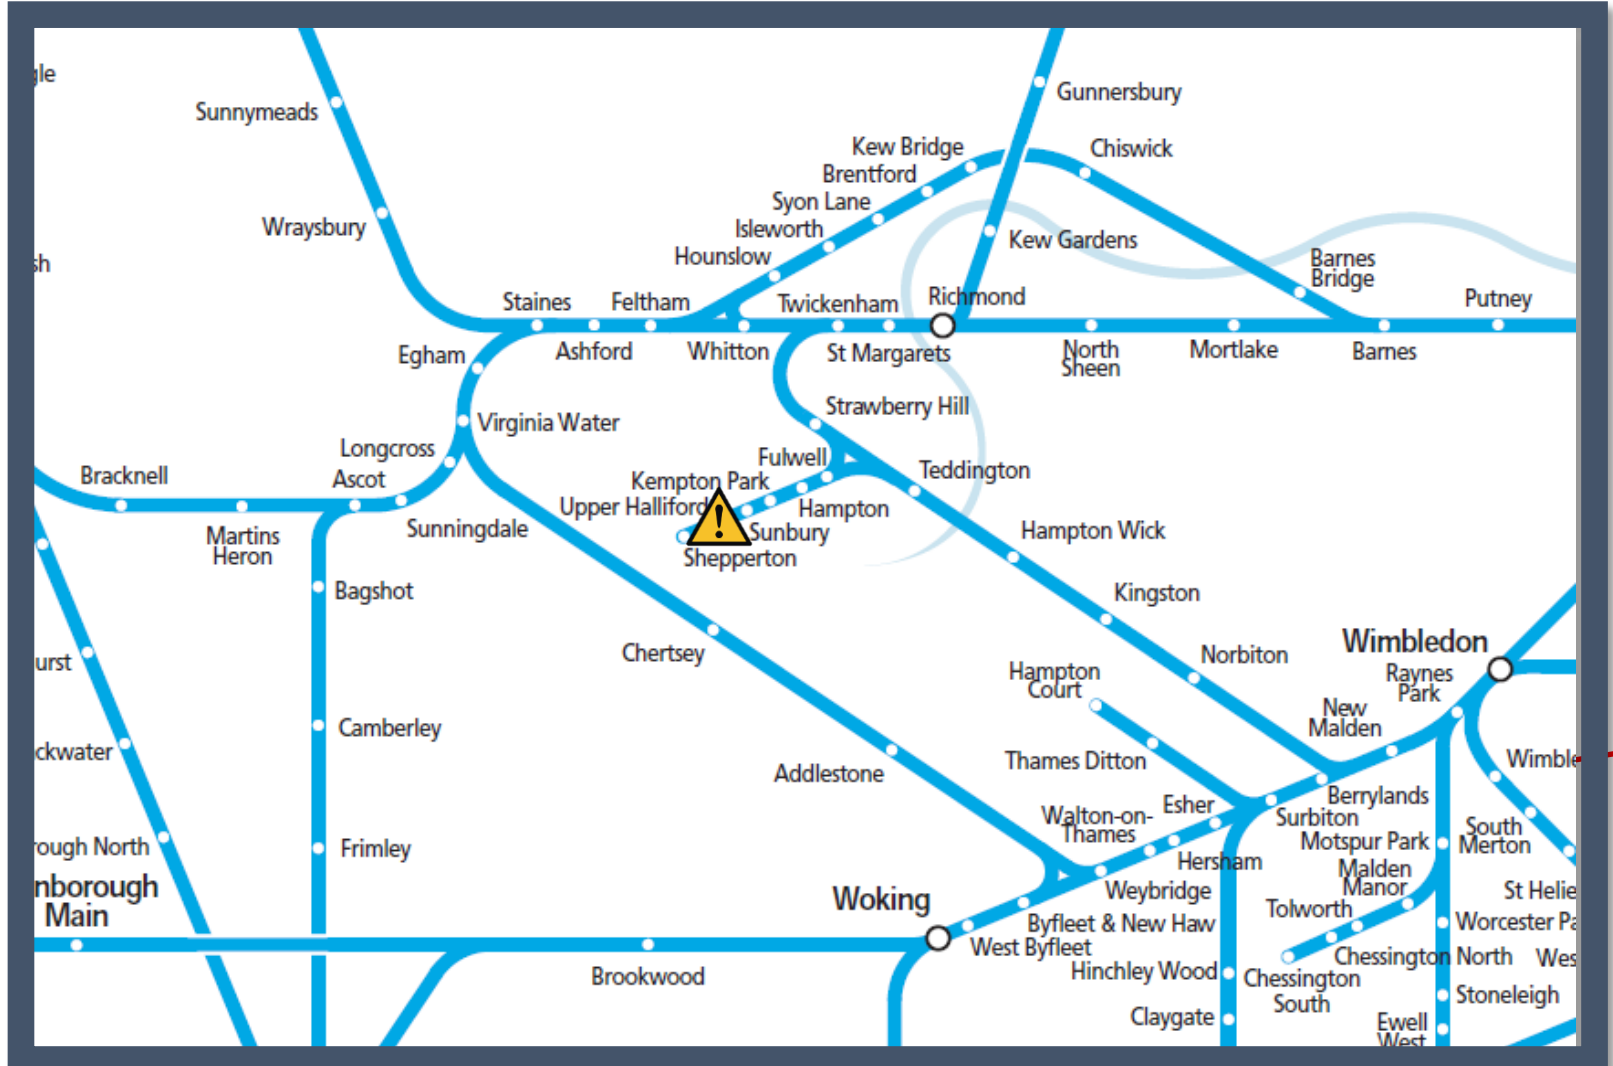

A fault with the signalling system between Kempton Park and Shepperton
TOC affected: South Western Railway

Key:

	Disruption
--	------------