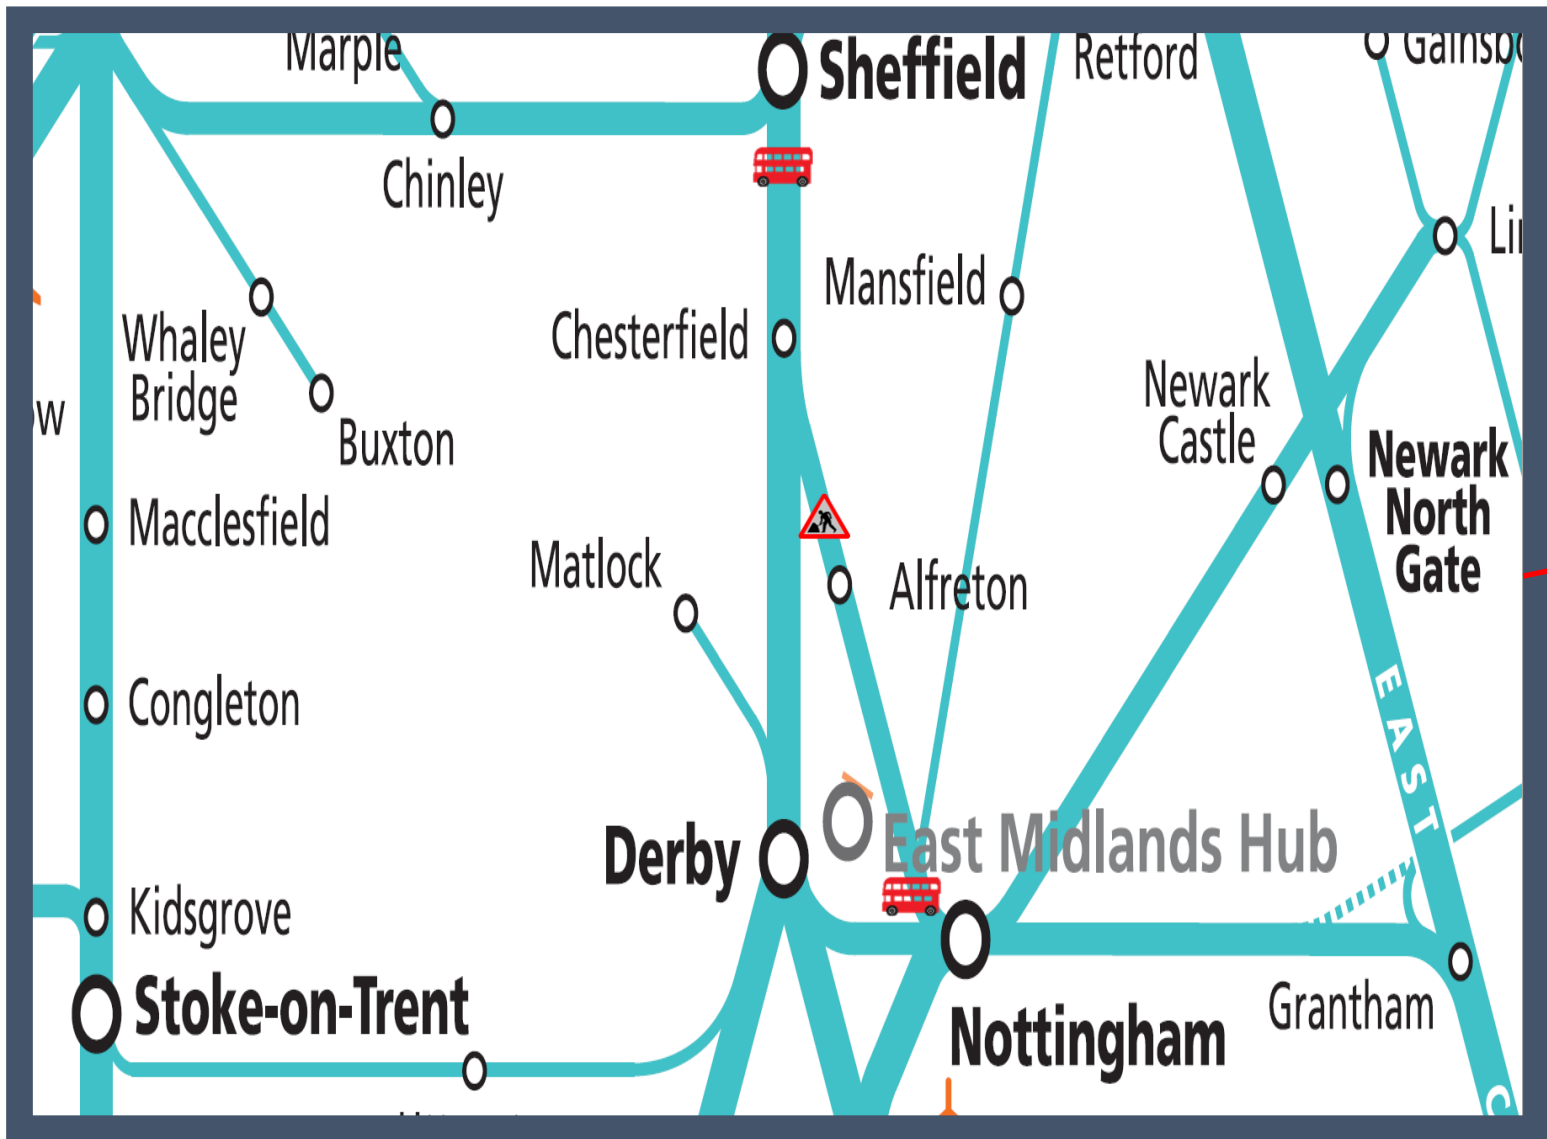

Amended Northern service at Sheffield

TOC affected Northern

Key:	
	Engineering Works
	Bus Replacement Services