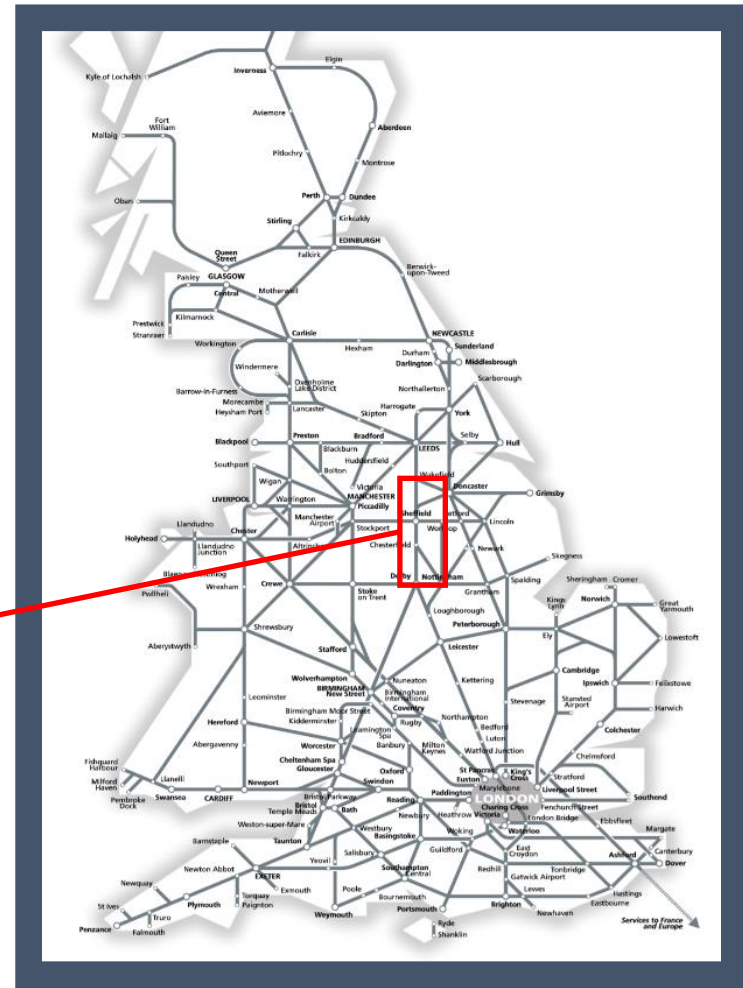

Amended Northern service at Sheffield

TOC affected Northern

Key:	
	Engineering Works
	Bus Replacement Services