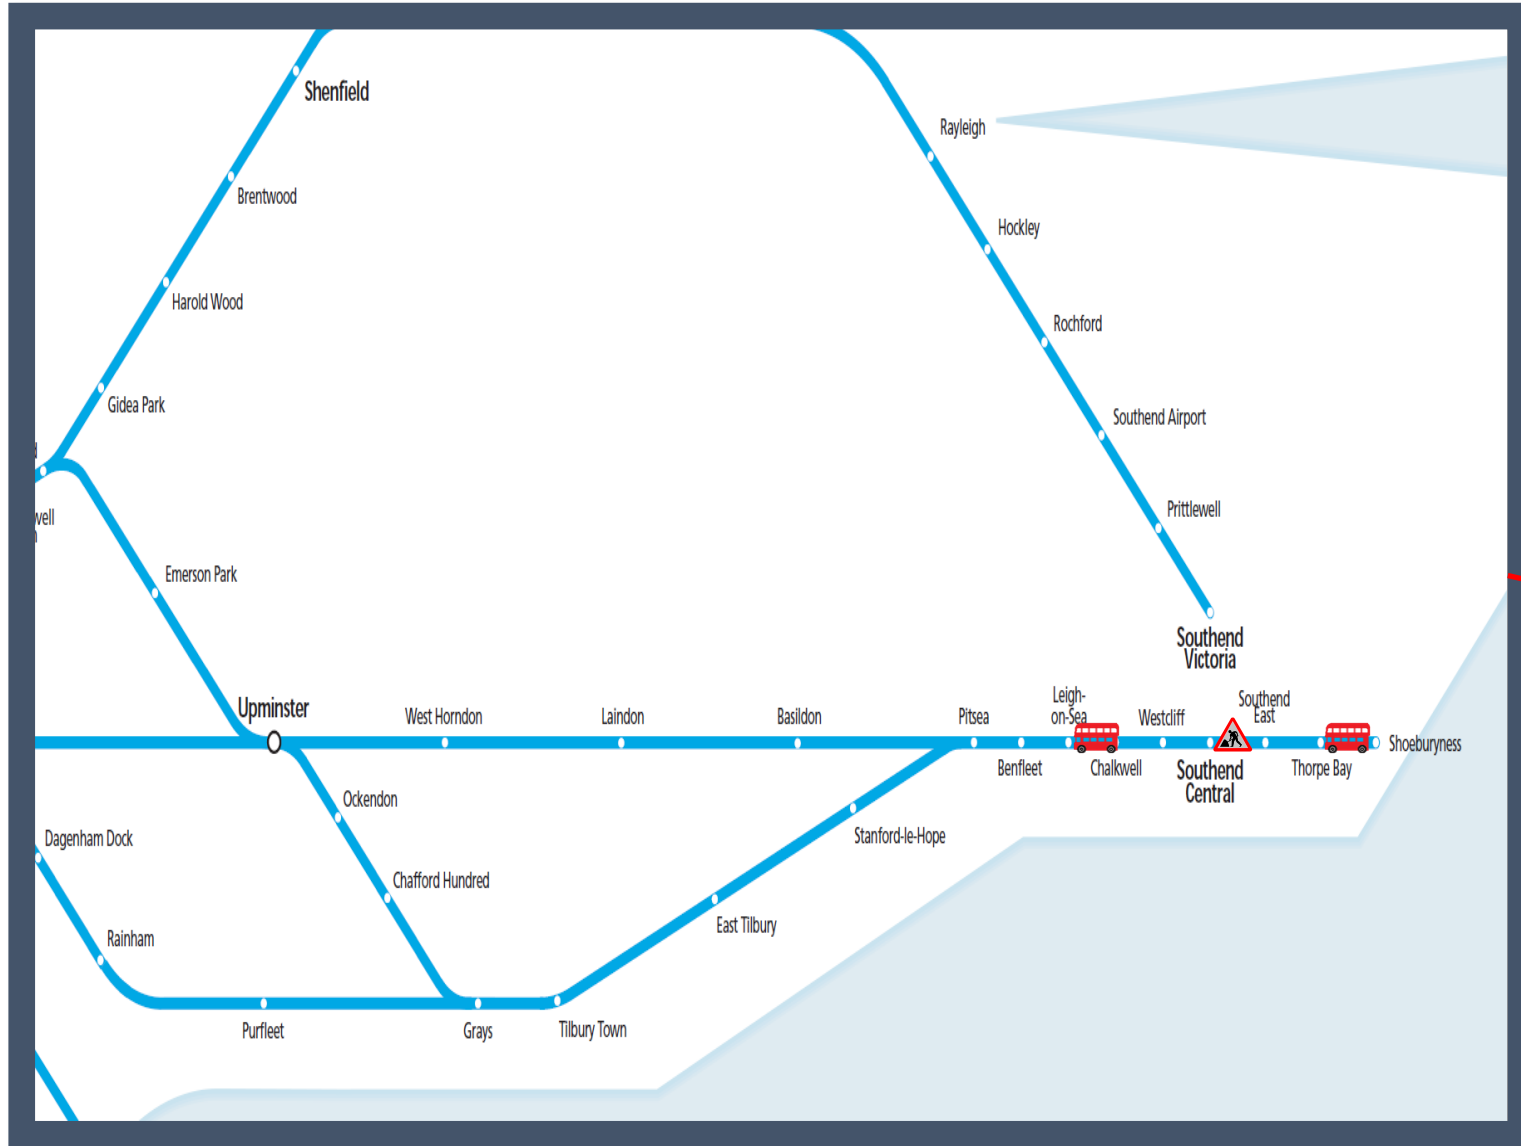

Buses replace trains between Leigh-on-Sea and Shoeburyness

TOC affected: c2c

Key:

-  Engineering Works
-  Bus Replacement Services