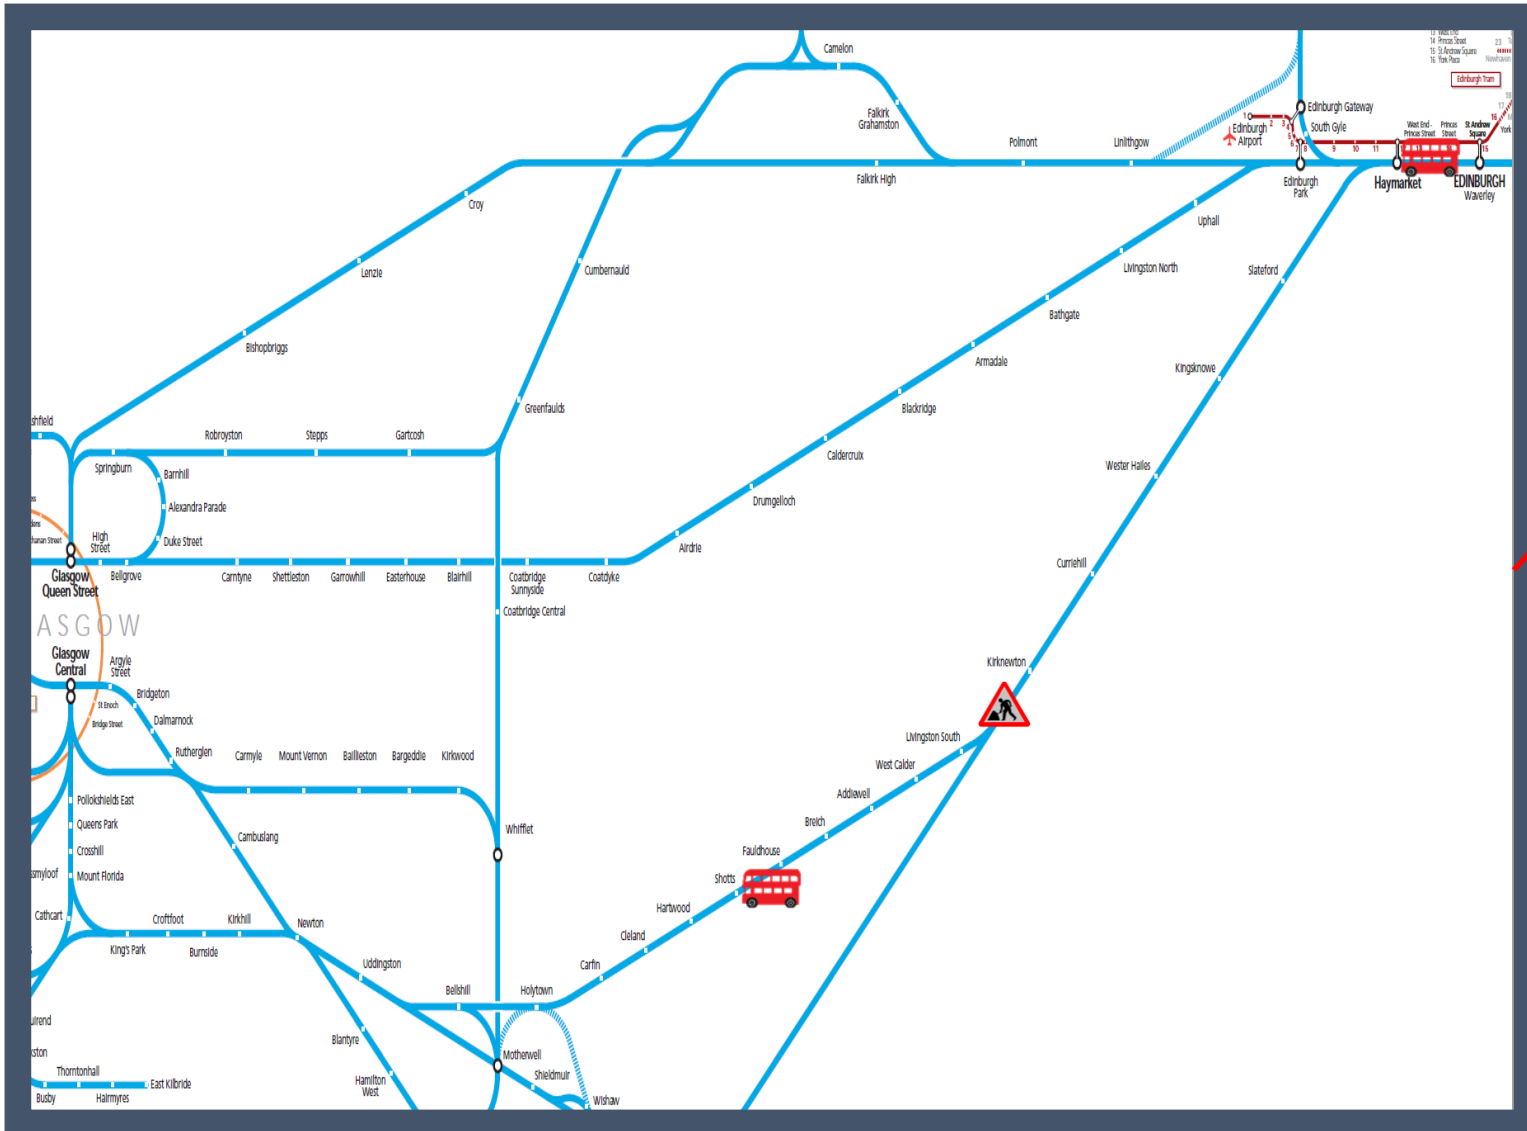

Buses replace trains between Shotts and Edinburgh

TOC affected ScotRail

Key:

Engineering Works

Bus Replacement Services