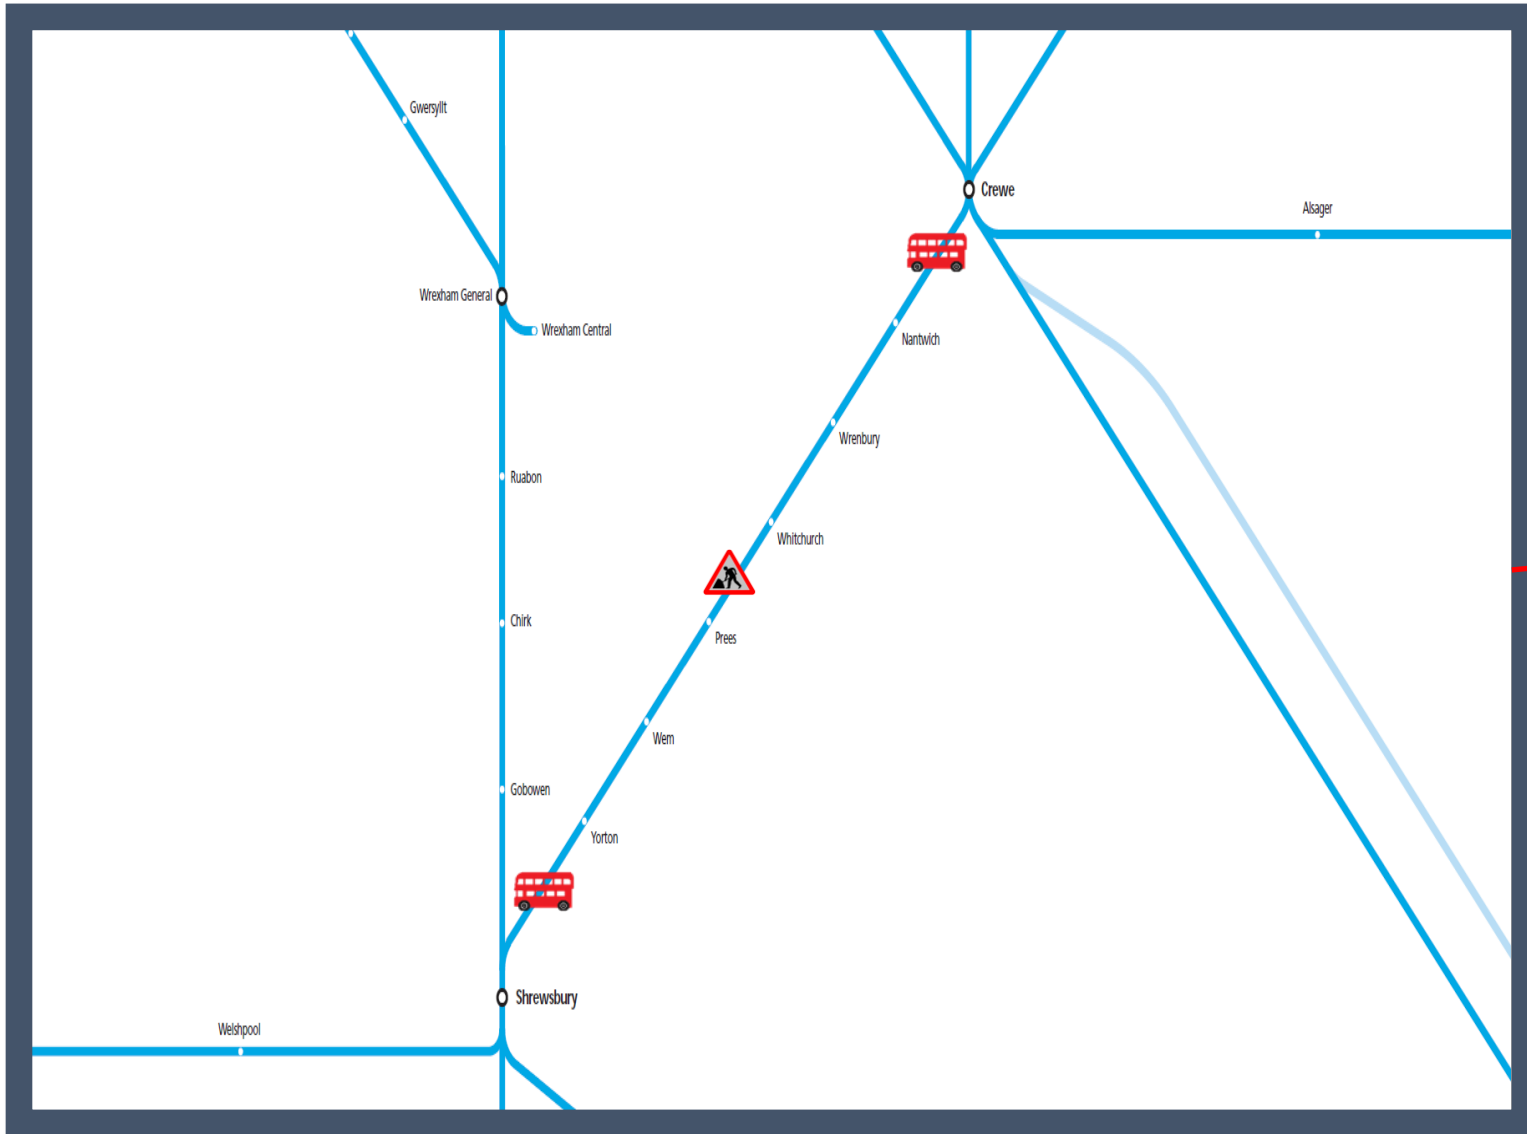

Buses replace trains between Shrewbury and Crewe

TOC affected Transport for Wales

Key:

Engineering Works

Bus Replacement Services