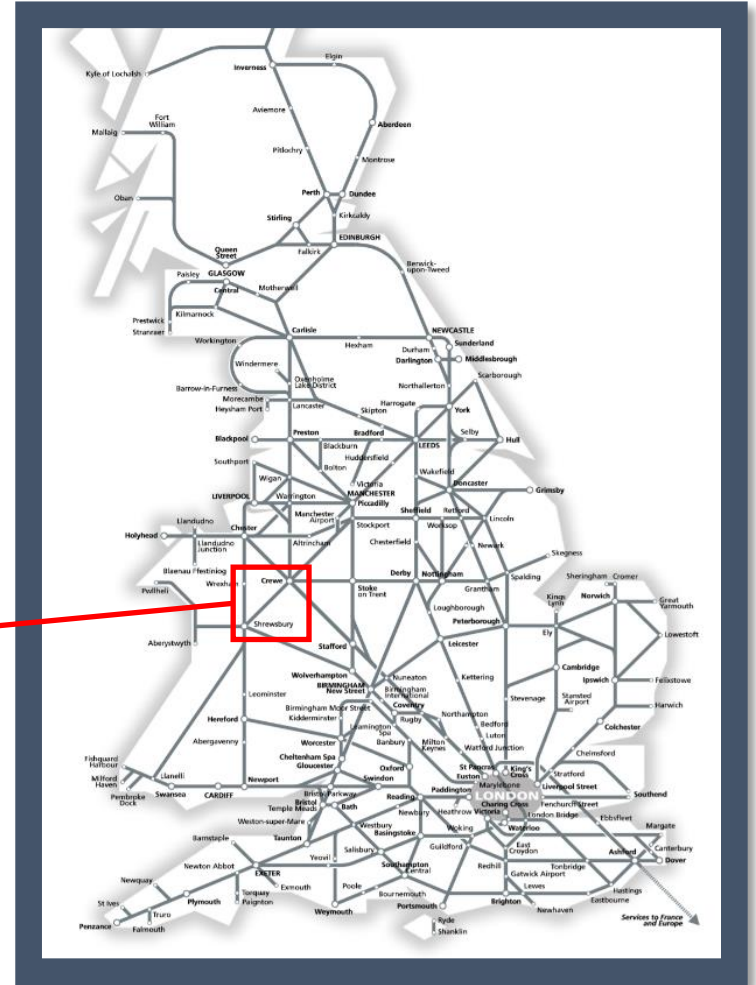

Buses replace trains between Shrewbury and Crewe

TOC affected Transport for Wales

Key:

Engineering Works

Bus Replacement Services