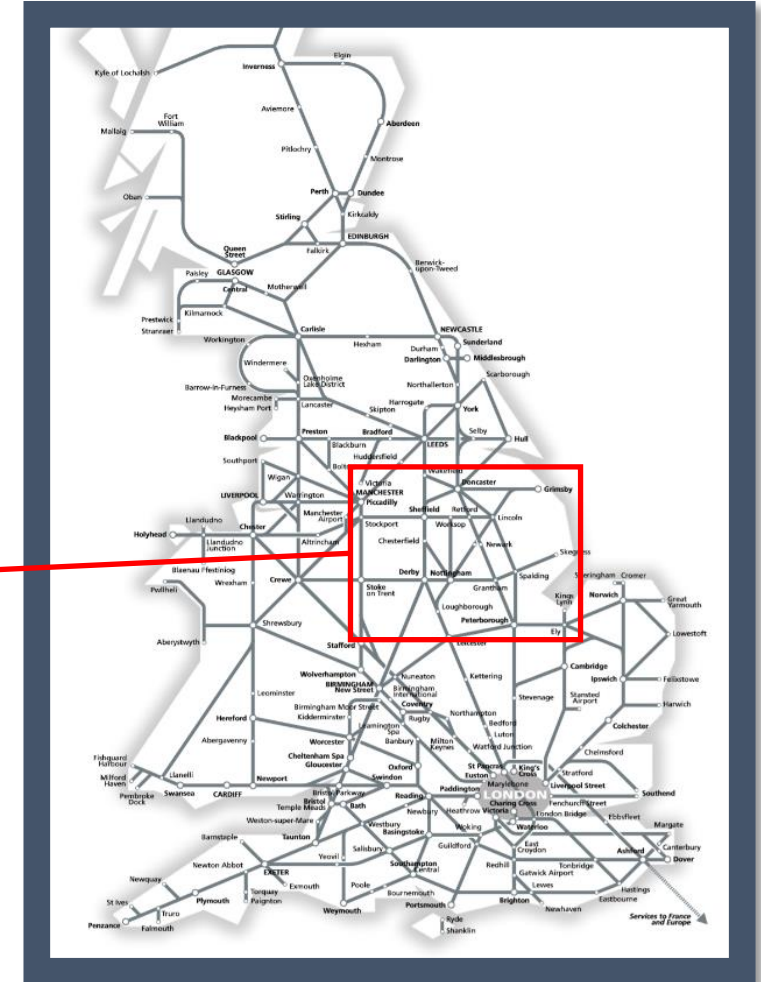

A fault with the signalling system at Hubberts Bridge TOC affected: East Midlands Railway

Key:

Disruption