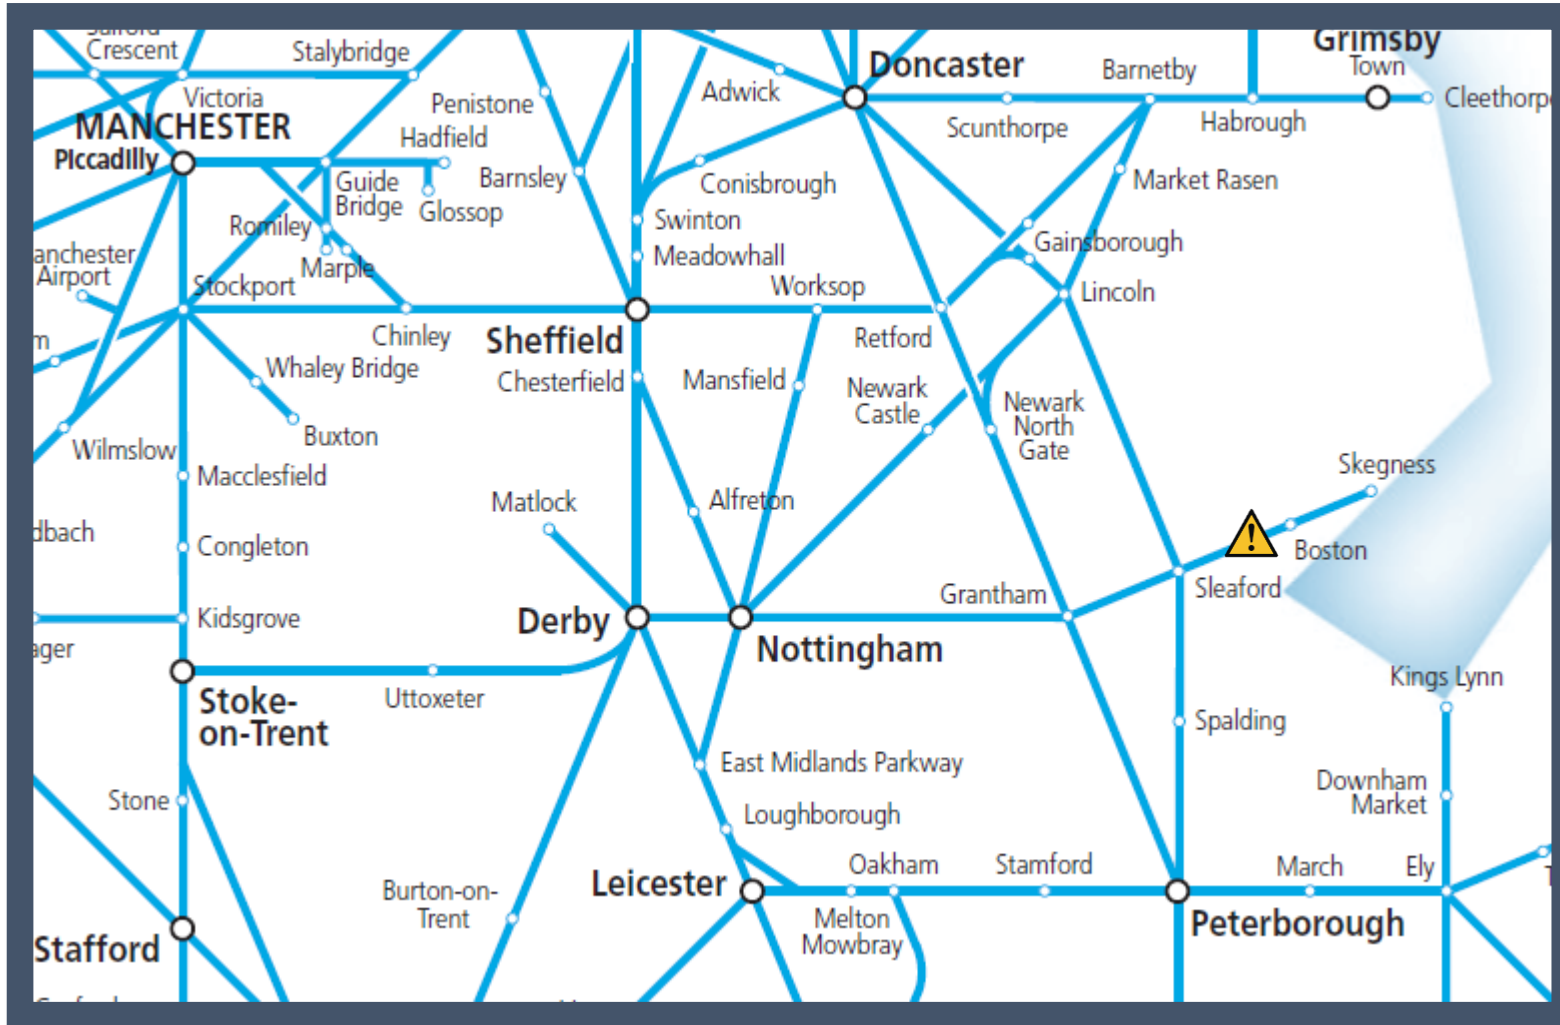

A fault with the signalling system at Hubberts Bridge TOC affected: East Midlands Railway

Key:

Disruption