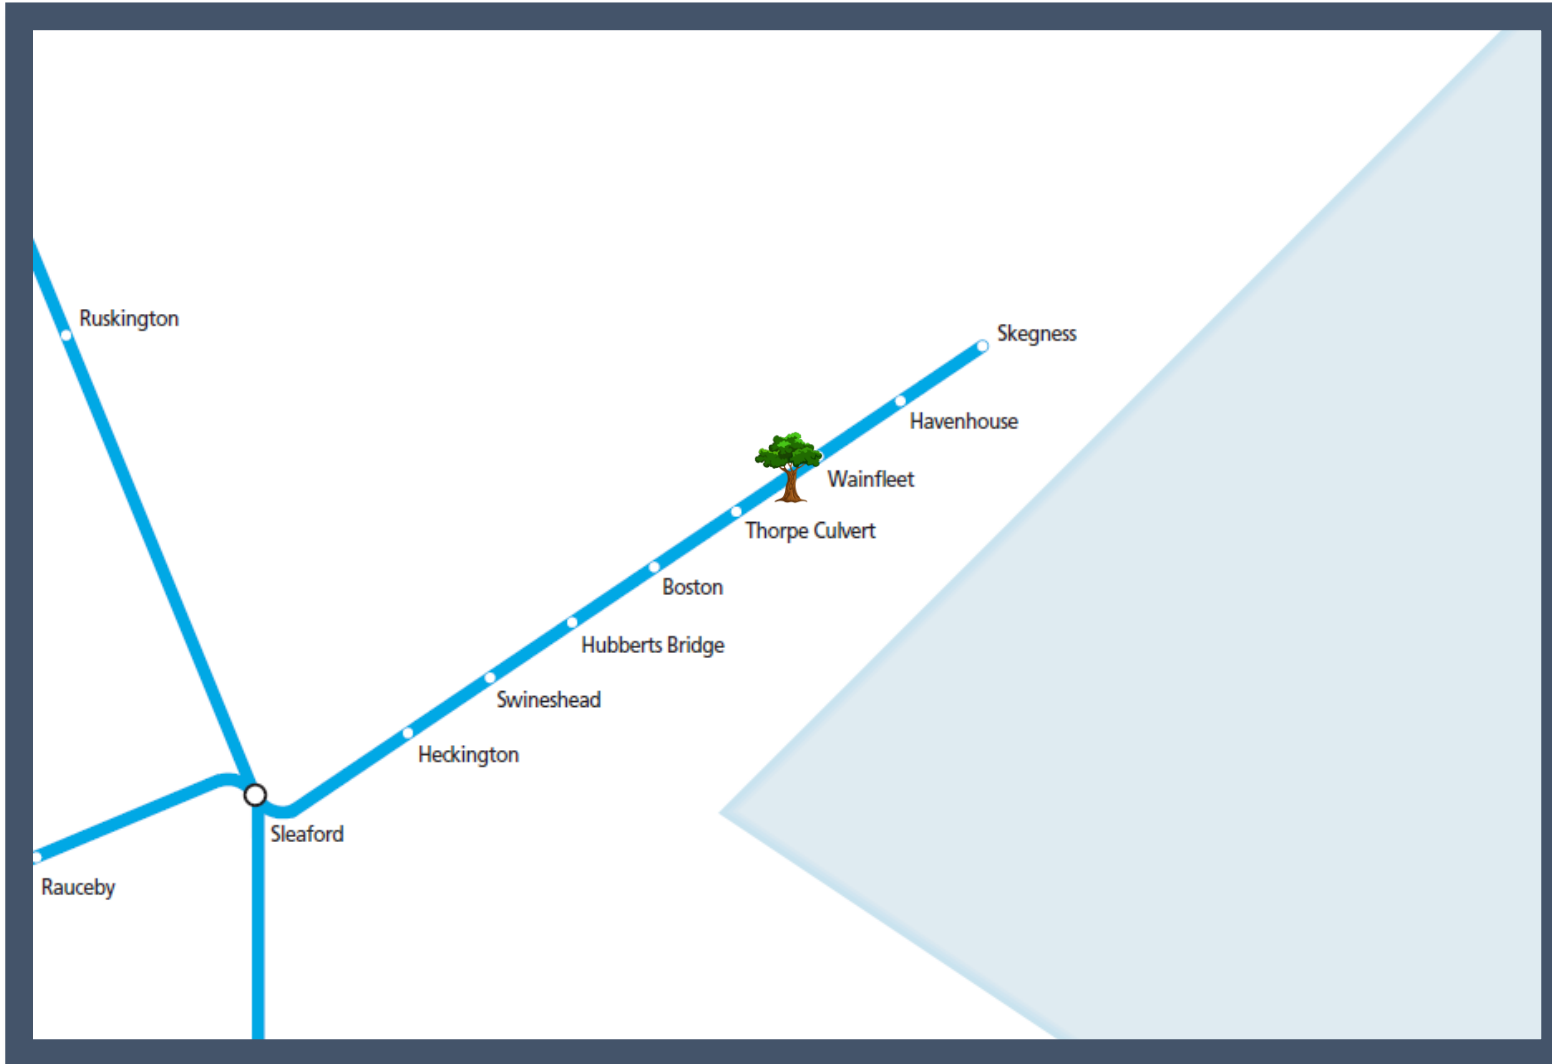

A tree blocking the railway between Skegness and Boston

TOC affected: East Midlands Railway

Key:

Tree on the Railway