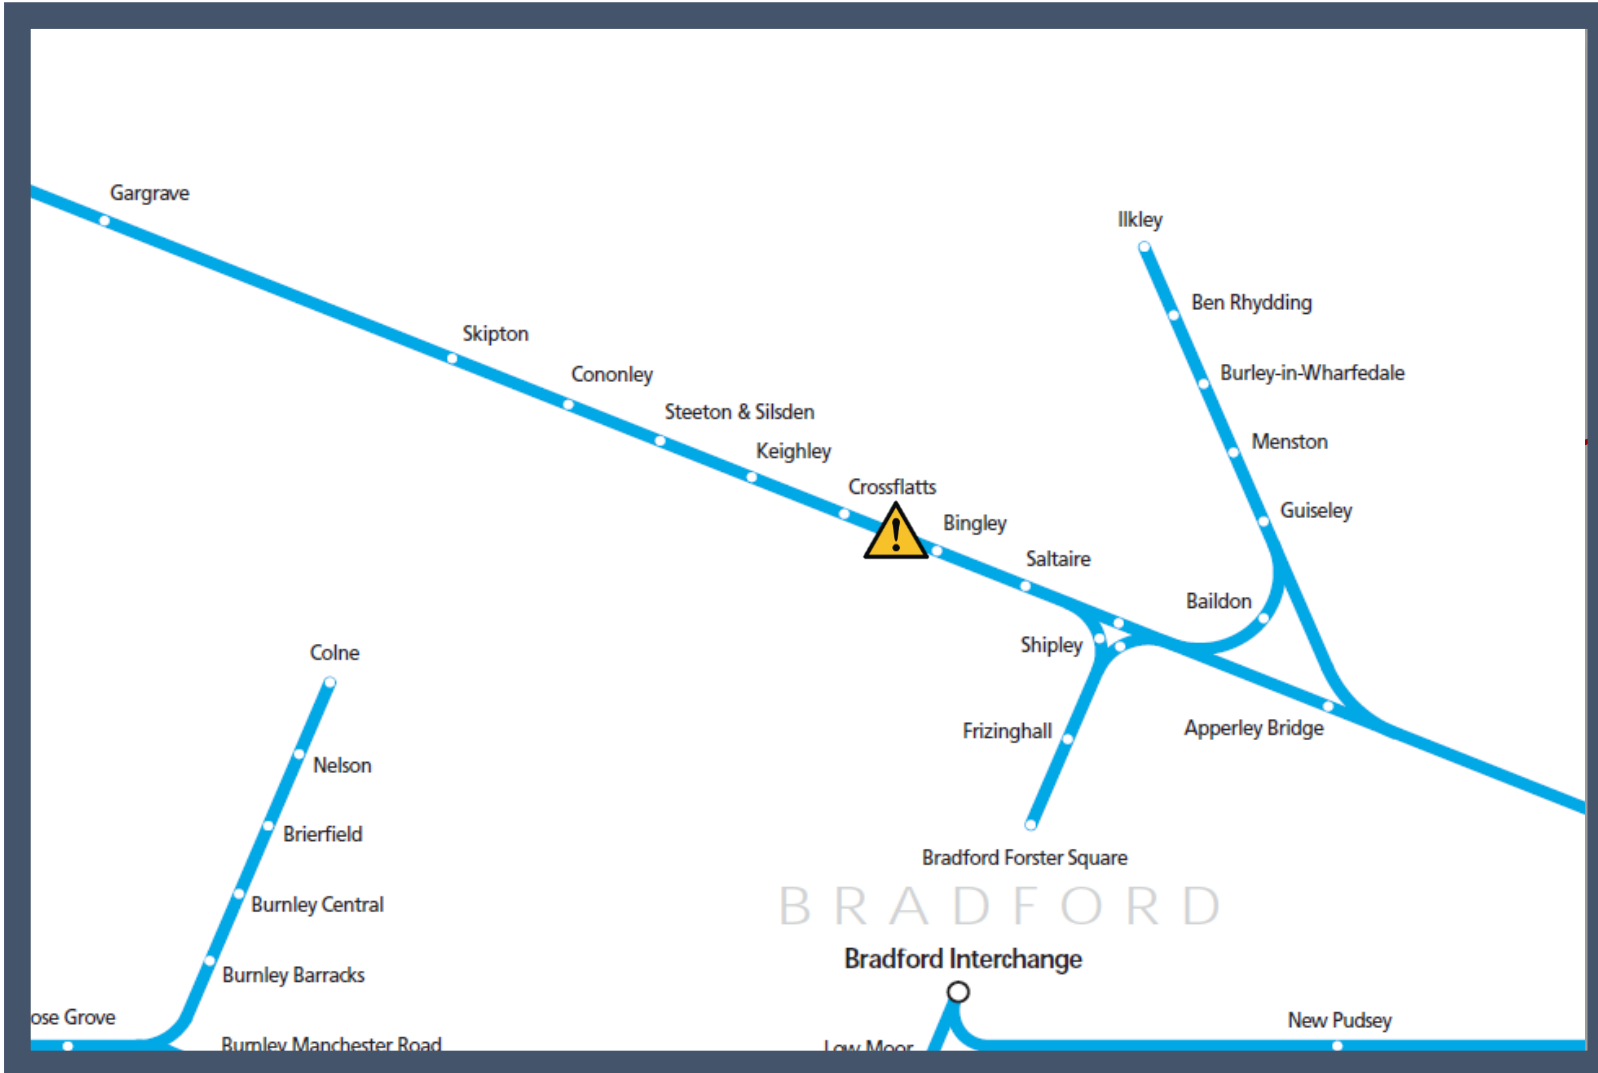

An earlier operational incident between Shipley and Skipton

TOC affected: Northern

Key:

Disruption