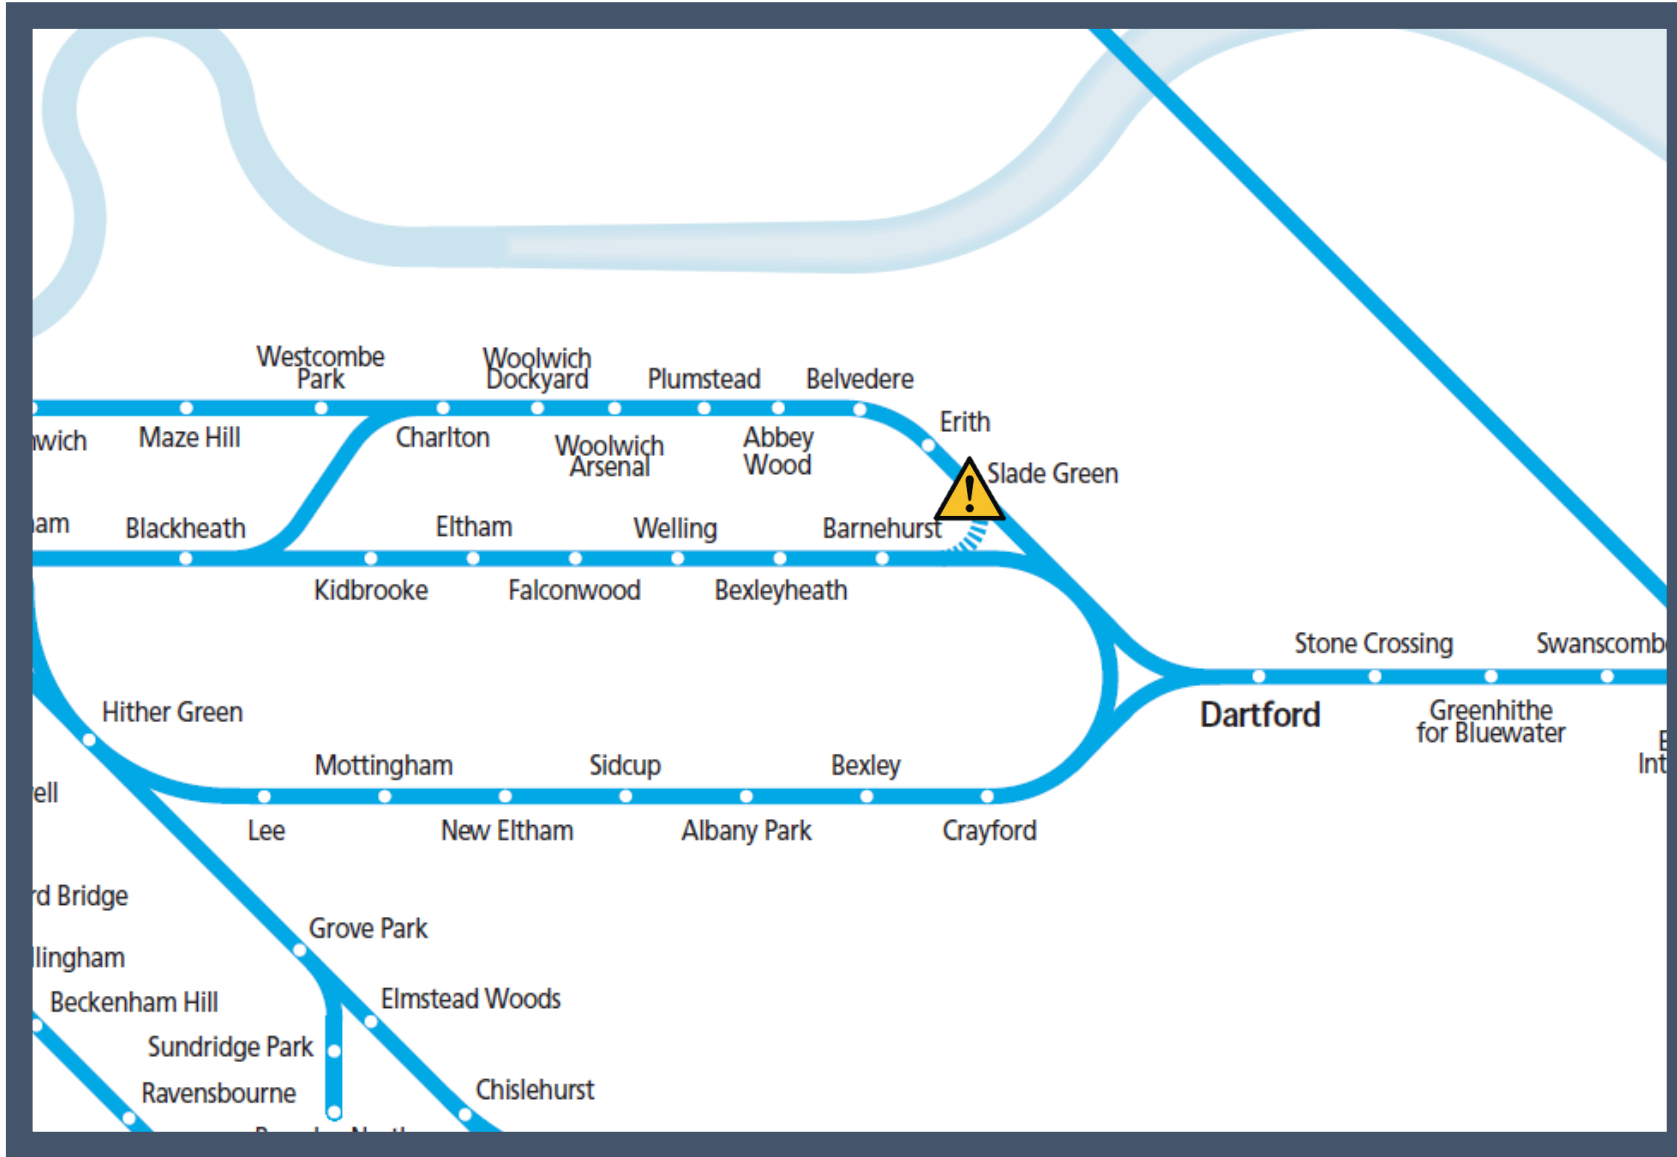

A passenger being taken ill on a train at Slade Green

TOC affected: Southeastern

Key:

Disruption