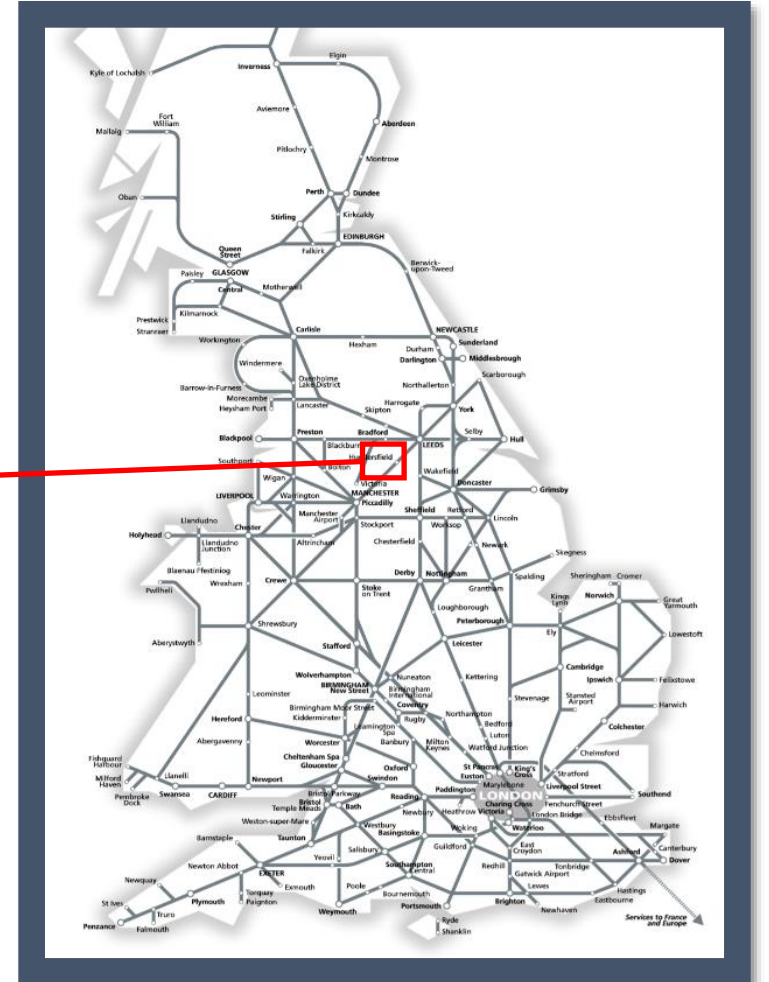

A trespass incident at Slaithwaite

TOC affected: TransPennine Express

Key:

	Disruption
---	------------