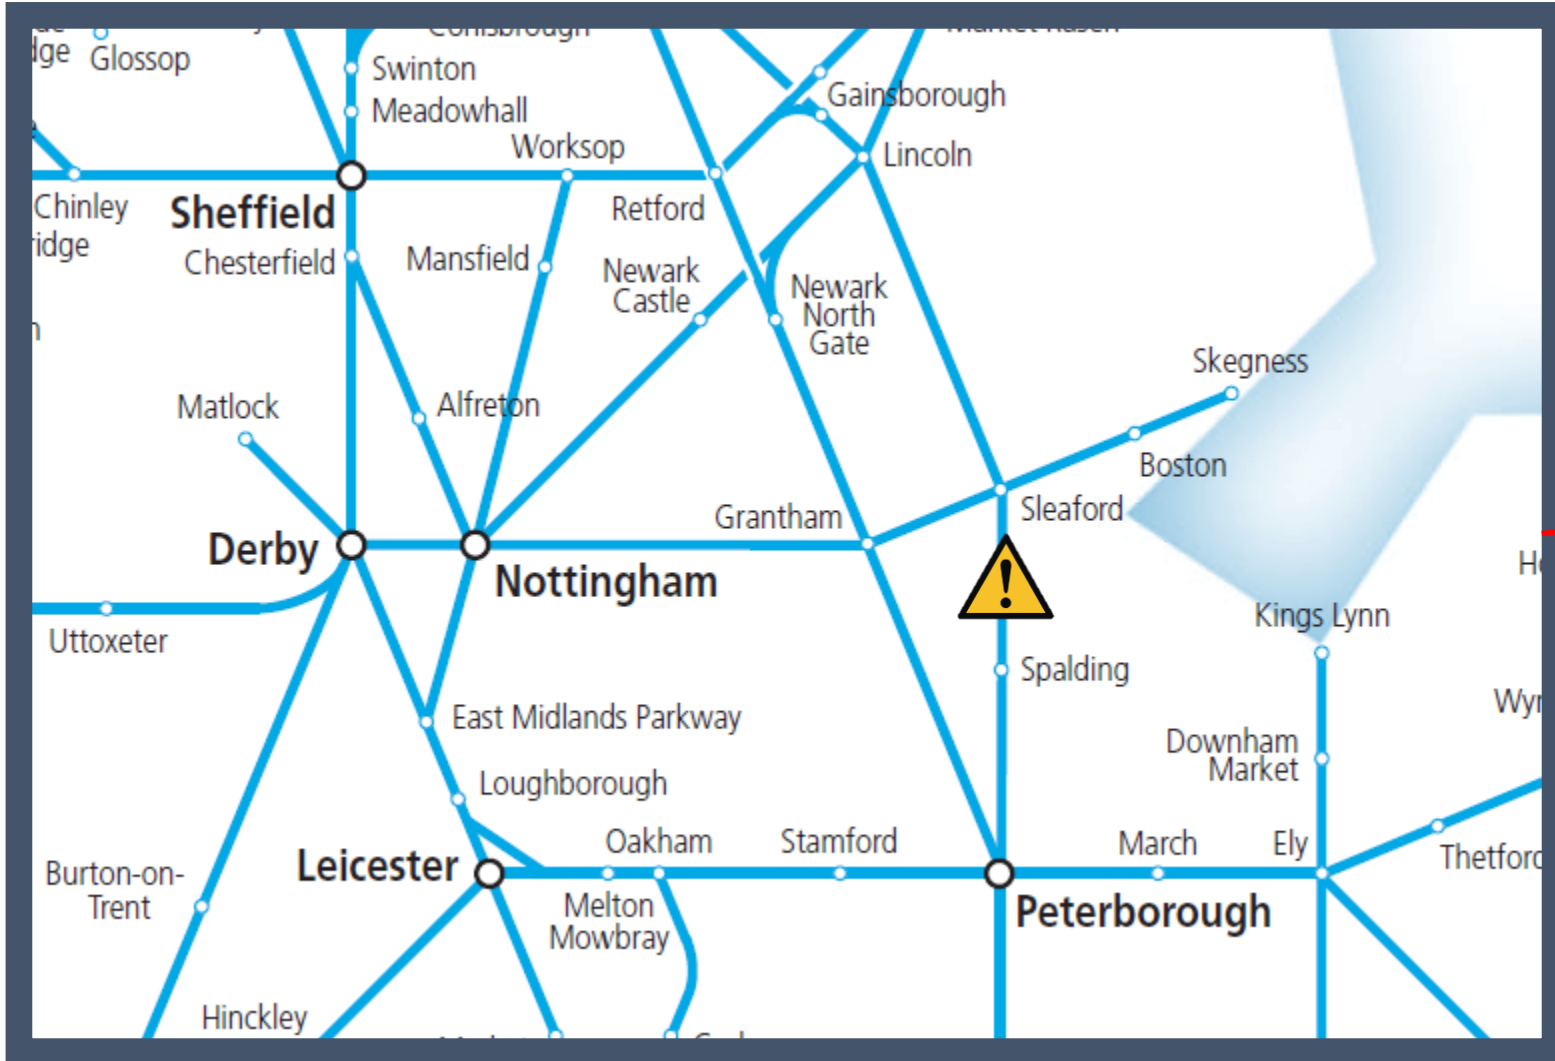

# Safety inspection on the track between Sleaford and Spalding

TOC affected: East Midlands Trains

Key:

Disruption