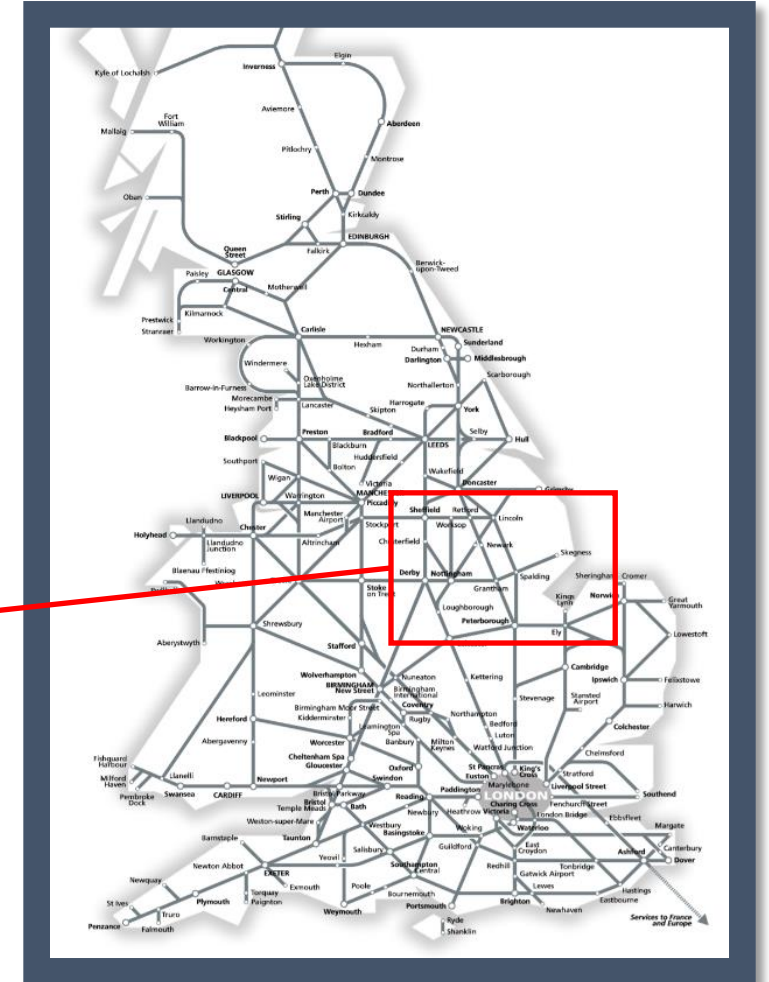

# Safety inspection on the track between Sleaford and Spalding

TOC affected: East Midlands Trains

Key:

Disruption