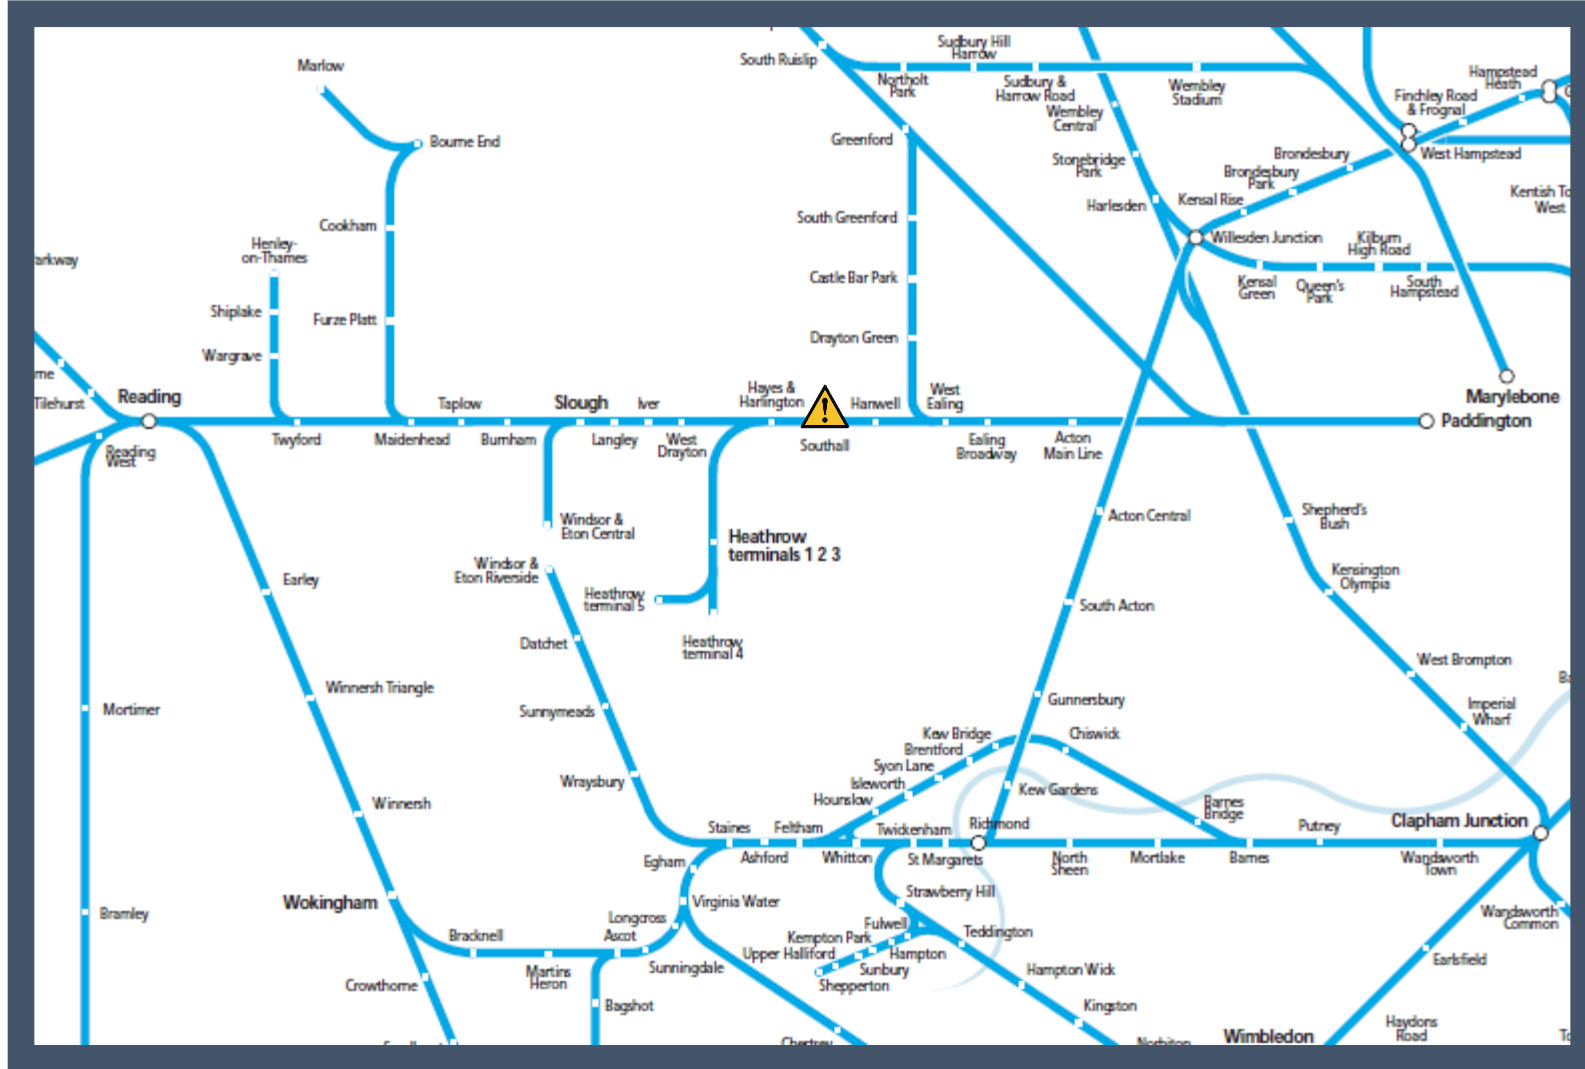

A fault with the signalling system at Southall

TOCs affected: Great Western Railway and TfL Rail

Key:

Disruption