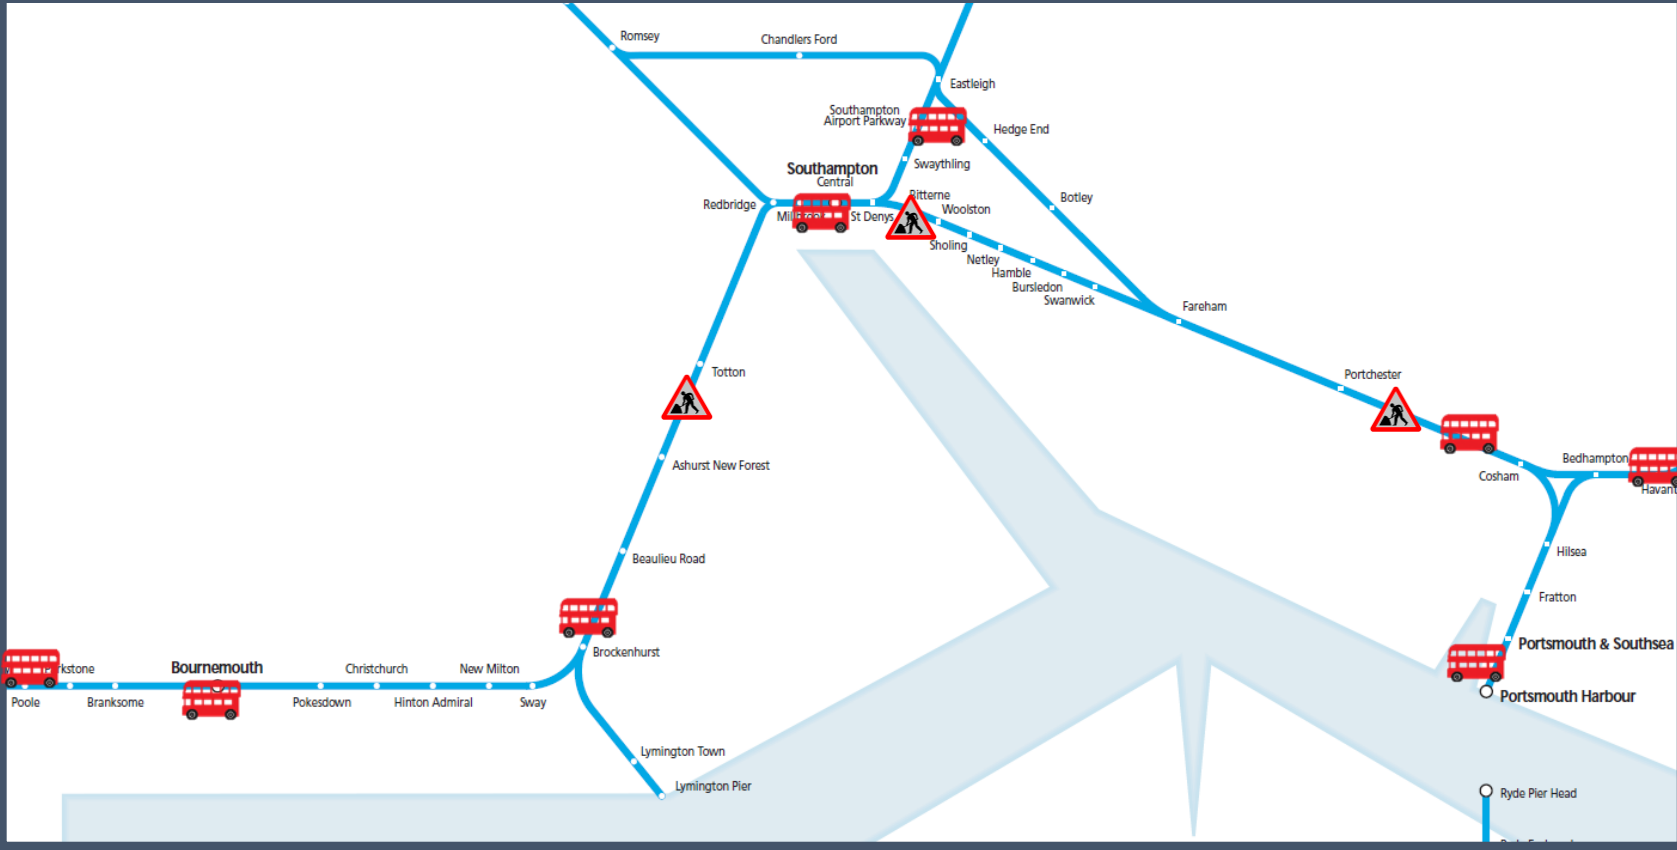

Buses replace trains between Southampton and Bournemouth / Poole / Portsmouth

TOCs affected: CrossCountry, Great Western Railway, South Western Railway, Southern

Key:

-  Engineering Works
-  Bus Replacement Services