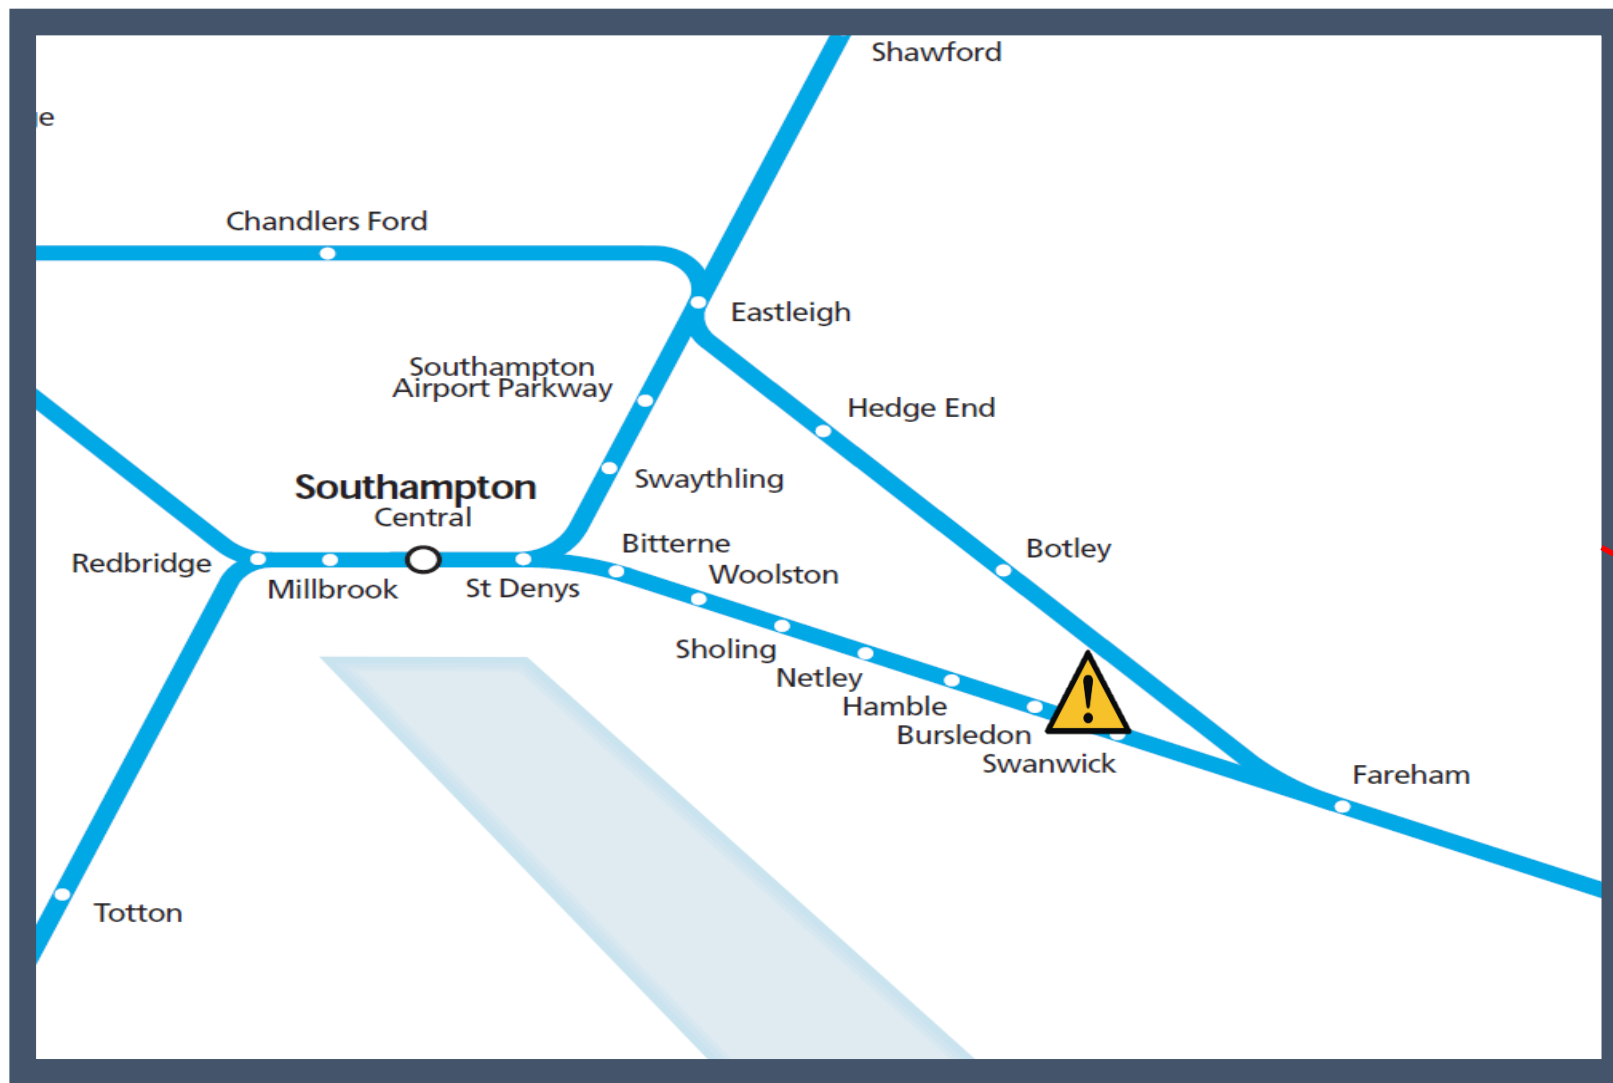

A fault with the signalling system between Southampton Central and Fareham

TOC affected: Southern

Key:

Disruption