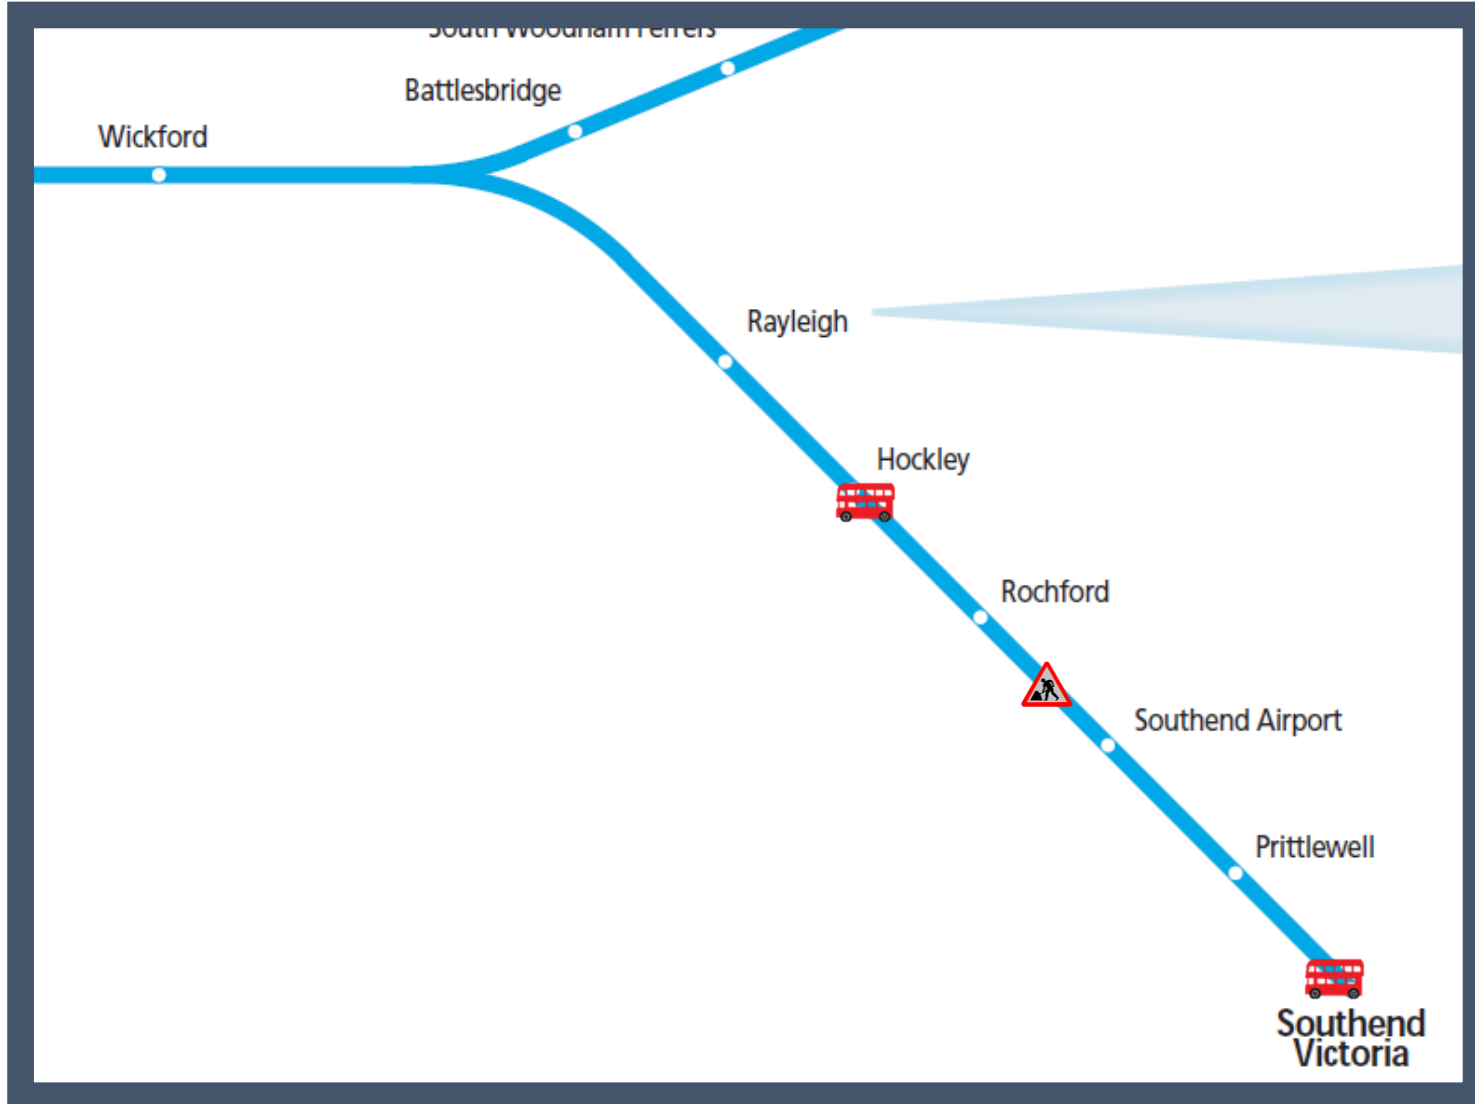

# Buses replace trains between Southend Victoria and Hockley

TOC affected: Greater Anglia

Key:

Engineering Works

Bus Replacement Services