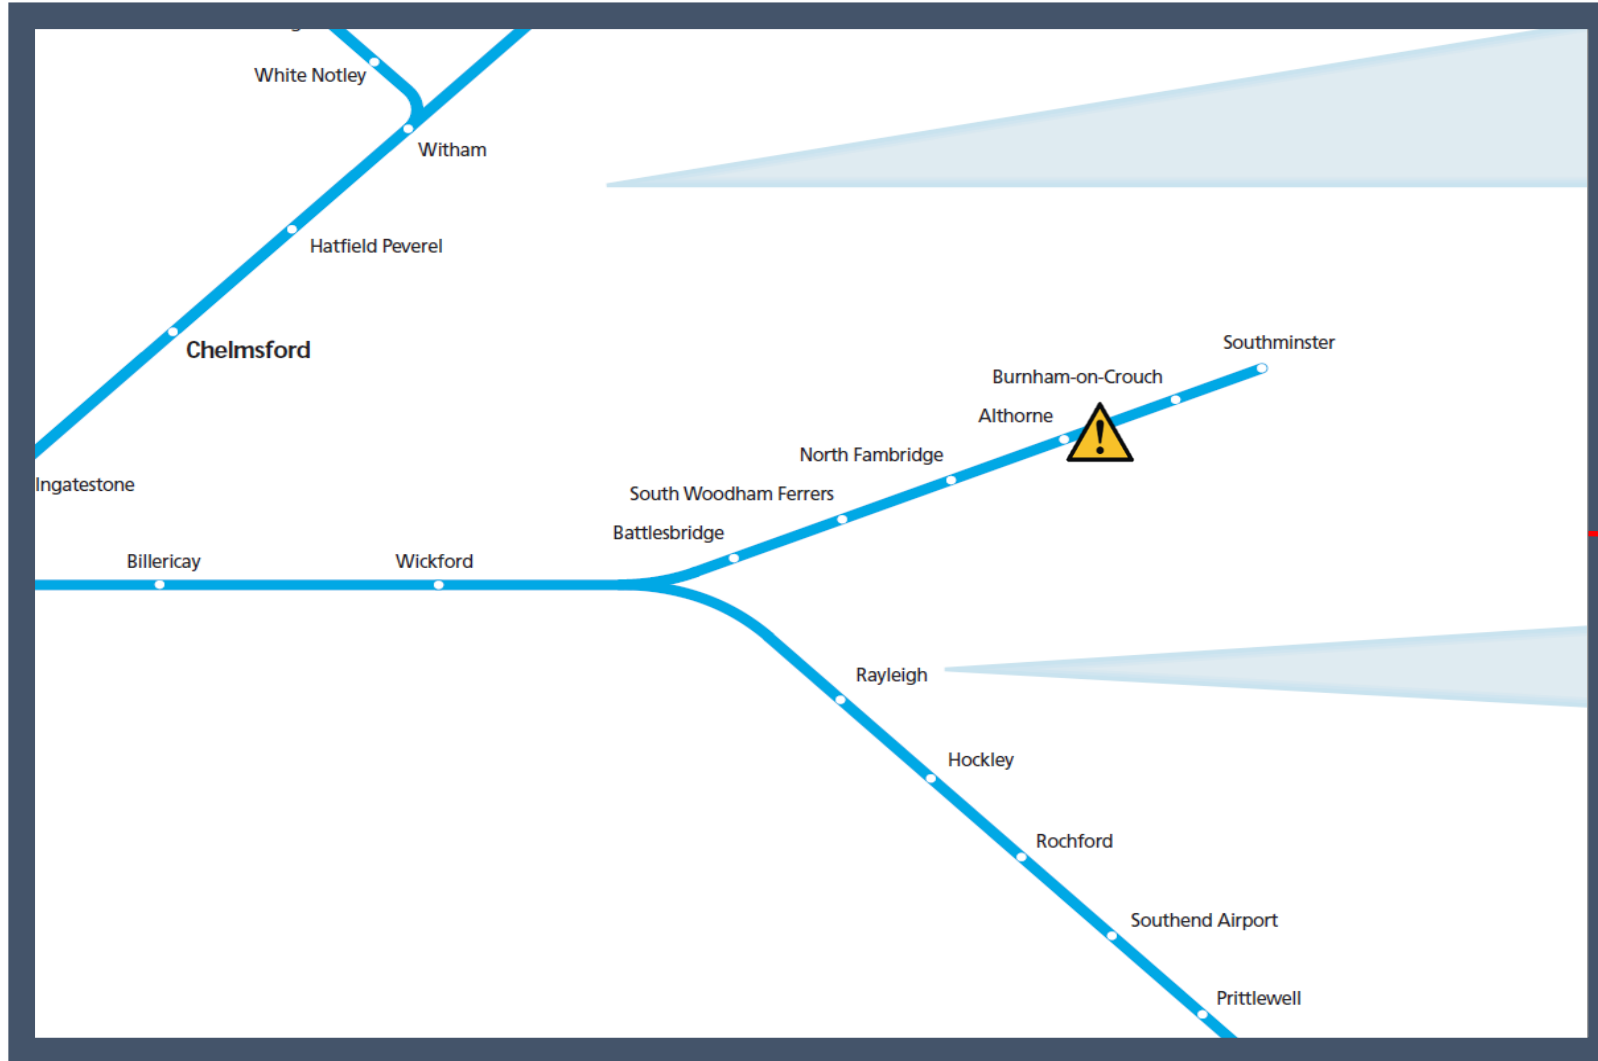

A fault with the signalling system at Southminster TOC affected: Greater Anglia

Key:

Disruption