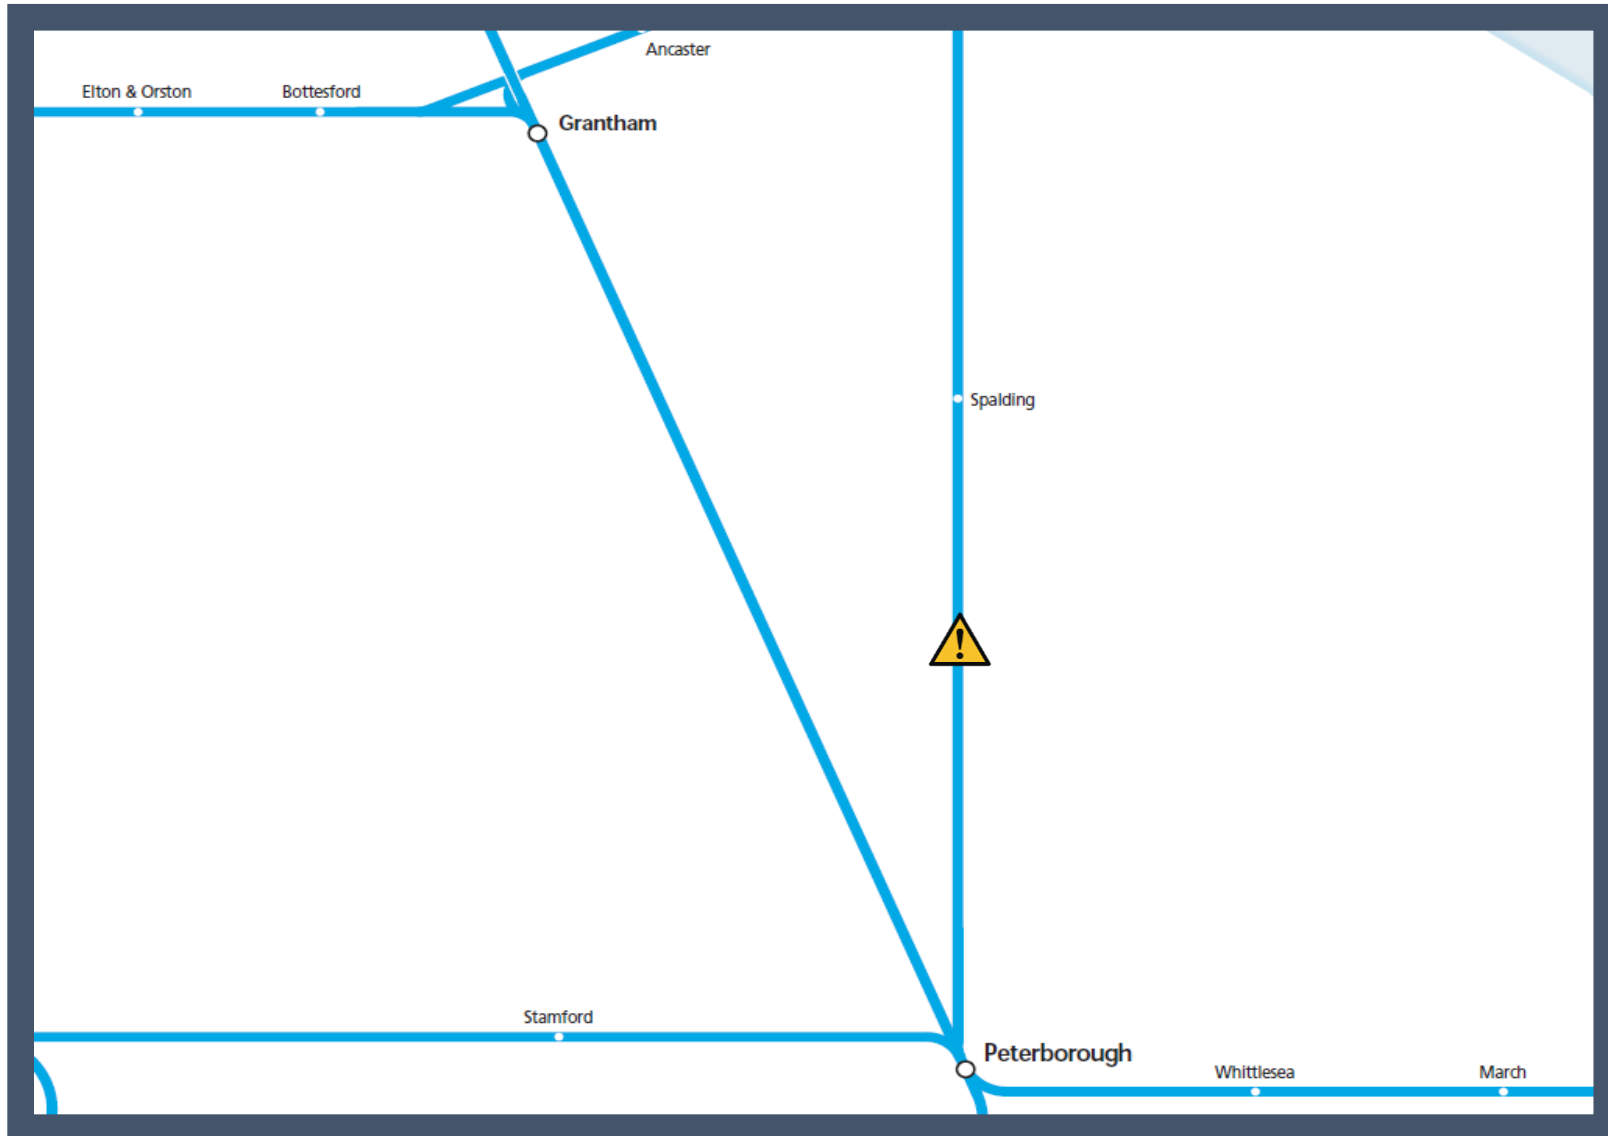

A tree blocking the railway between Spalding and Peterborough

TOC affected: East Midlands Railway

Key:

Disruption