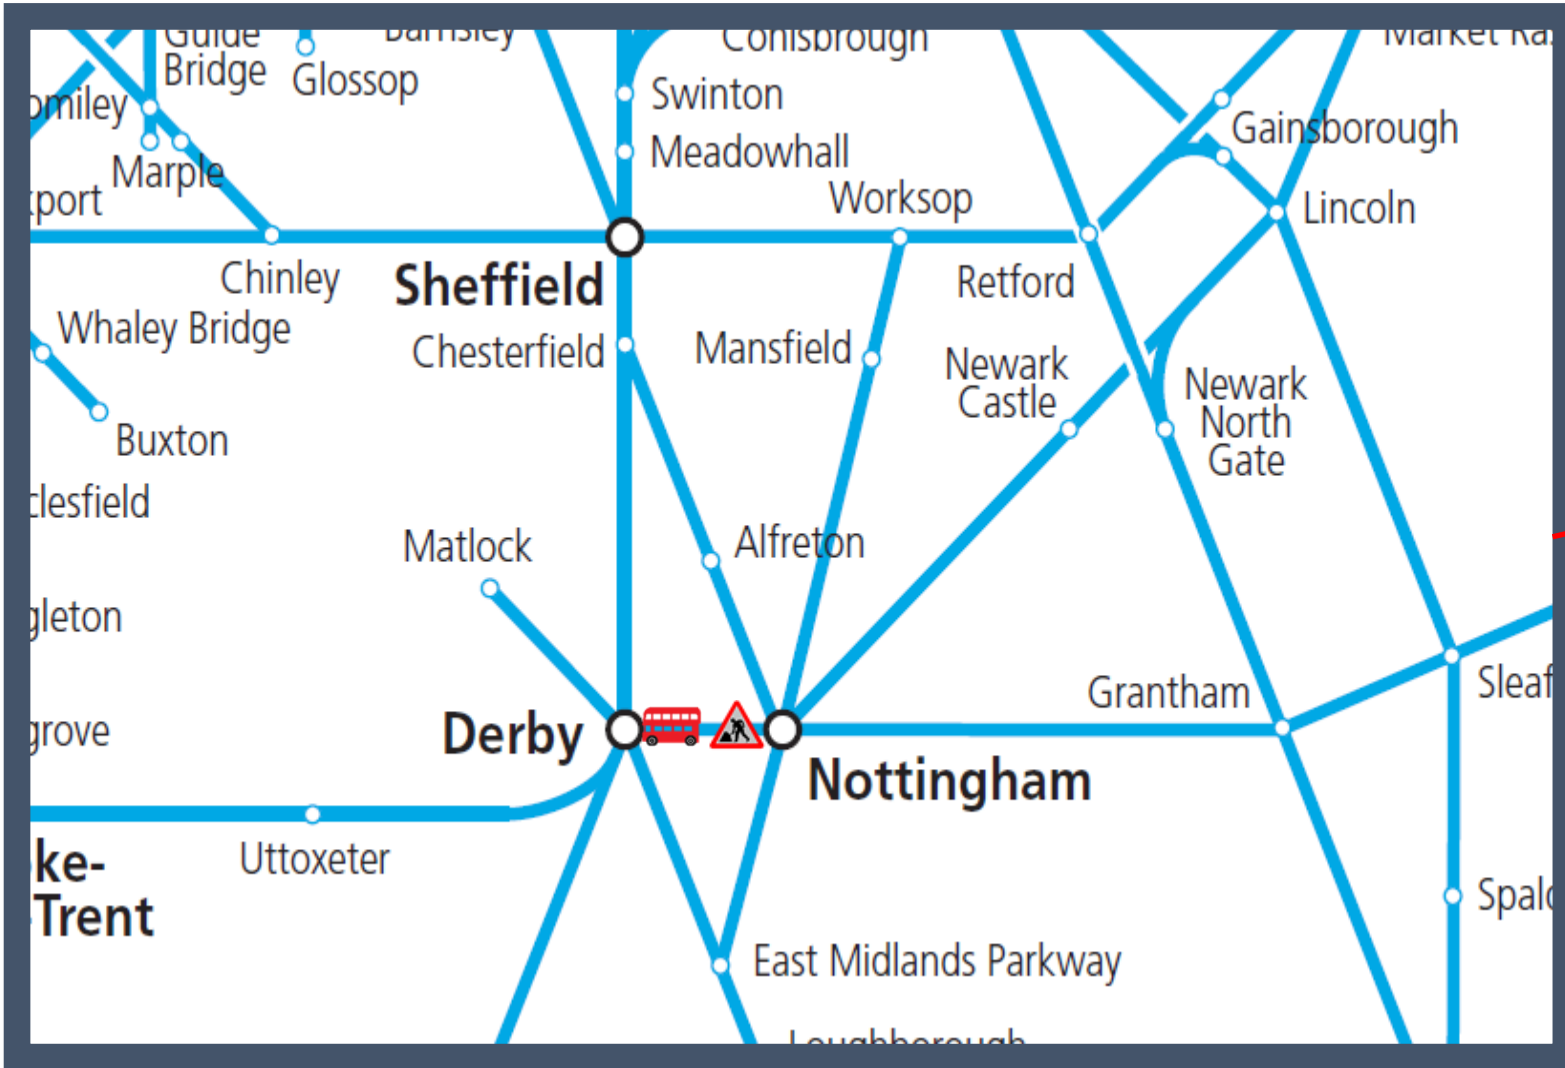

Engineering work is taking place in the Spondon area

TOC affected: East Midlands Trains

Key:

Engineering Works

Bus Replacement Services