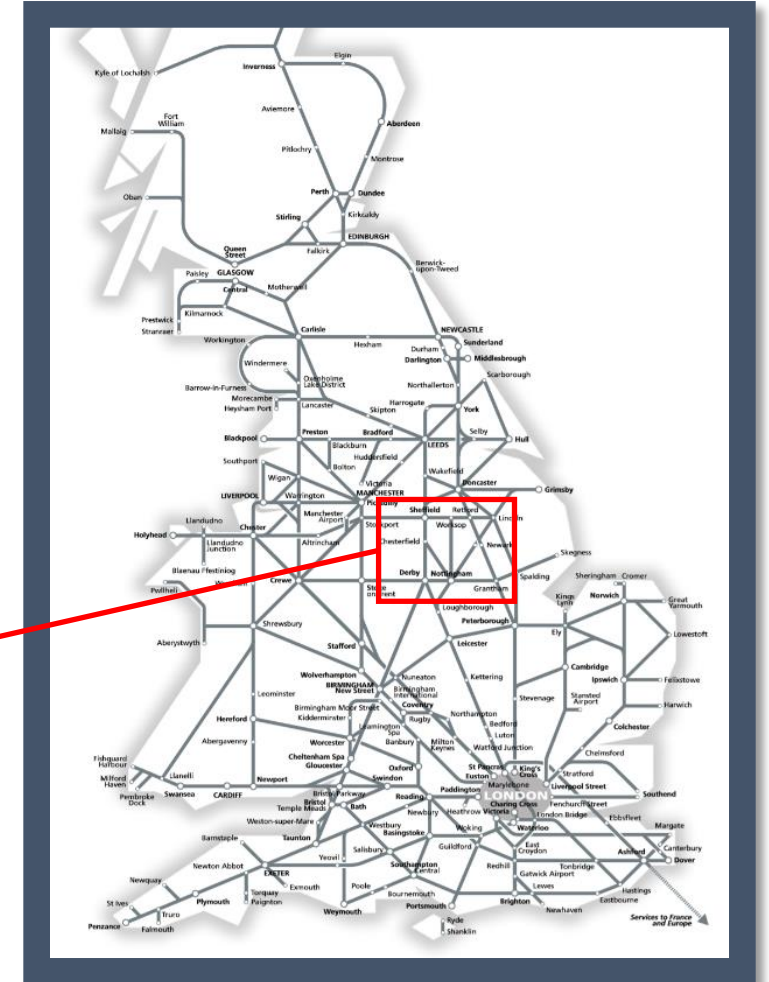

Engineering work is taking place in the Spondon area

TOC affected: East Midlands Trains

Key:

Engineering Works

Bus Replacement Services