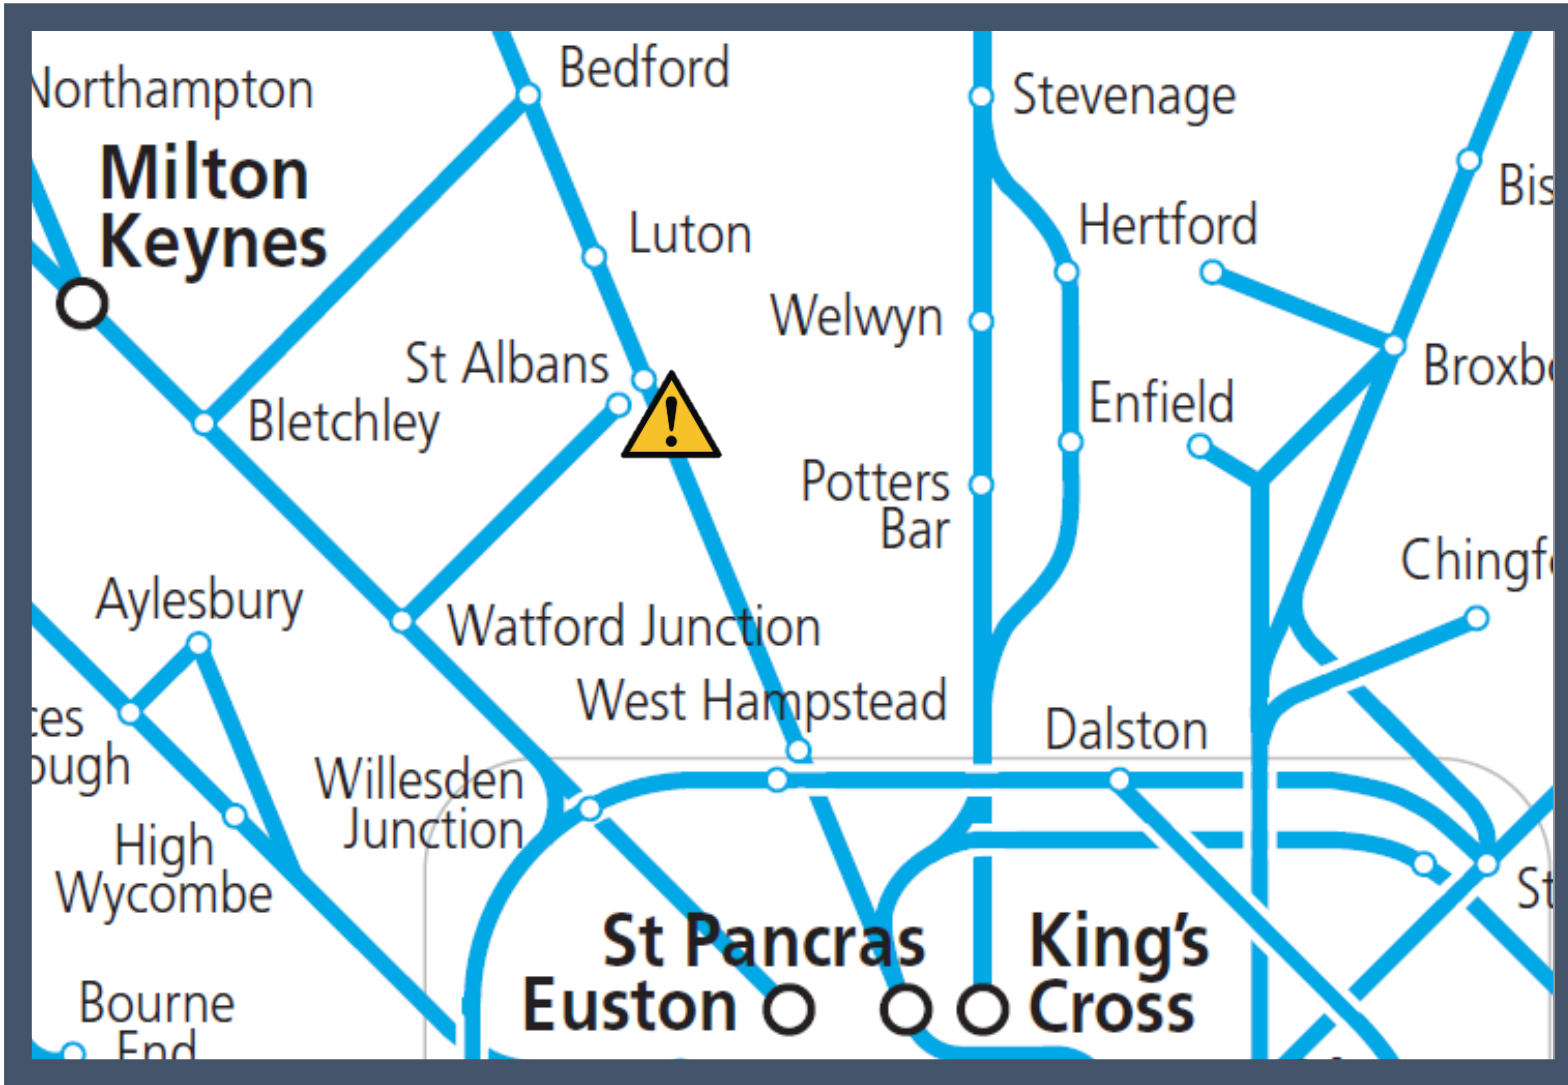

Fault with the signaling system at St Albans

TOC affected: East Midlands Railway

Key:

Disruption

Bus Replacement Service