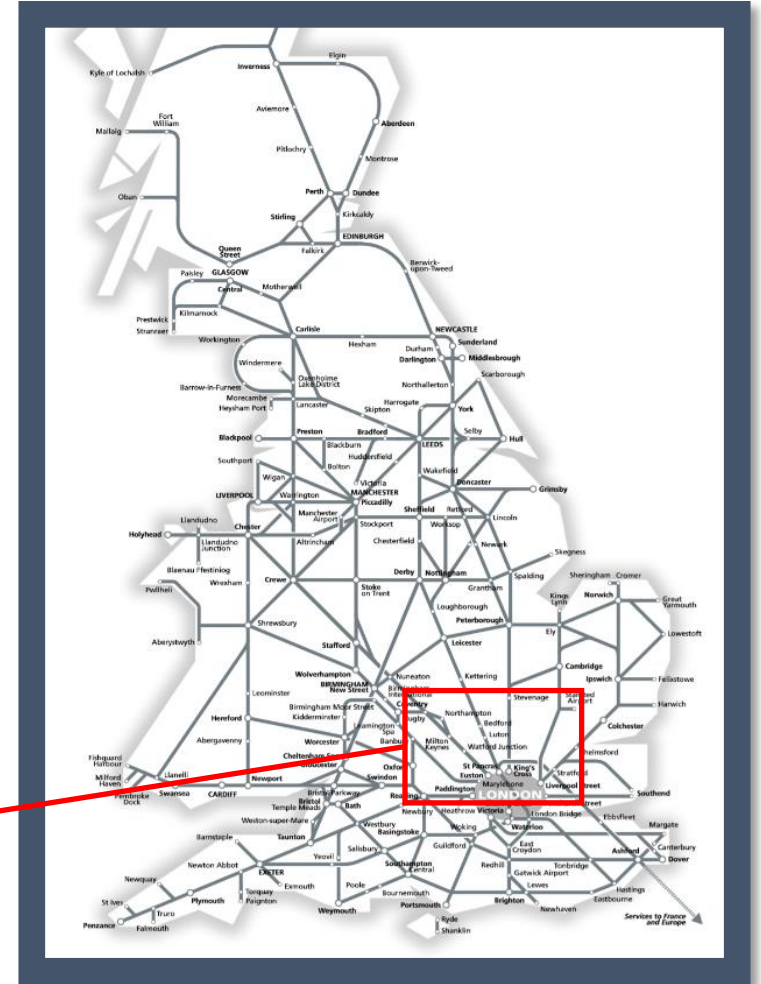

Engineering works not being finished on time between West Hampstead Thameslink and St Albans

TOCs affected: East Midlands Railway, Thameslink

Key:

Disruption