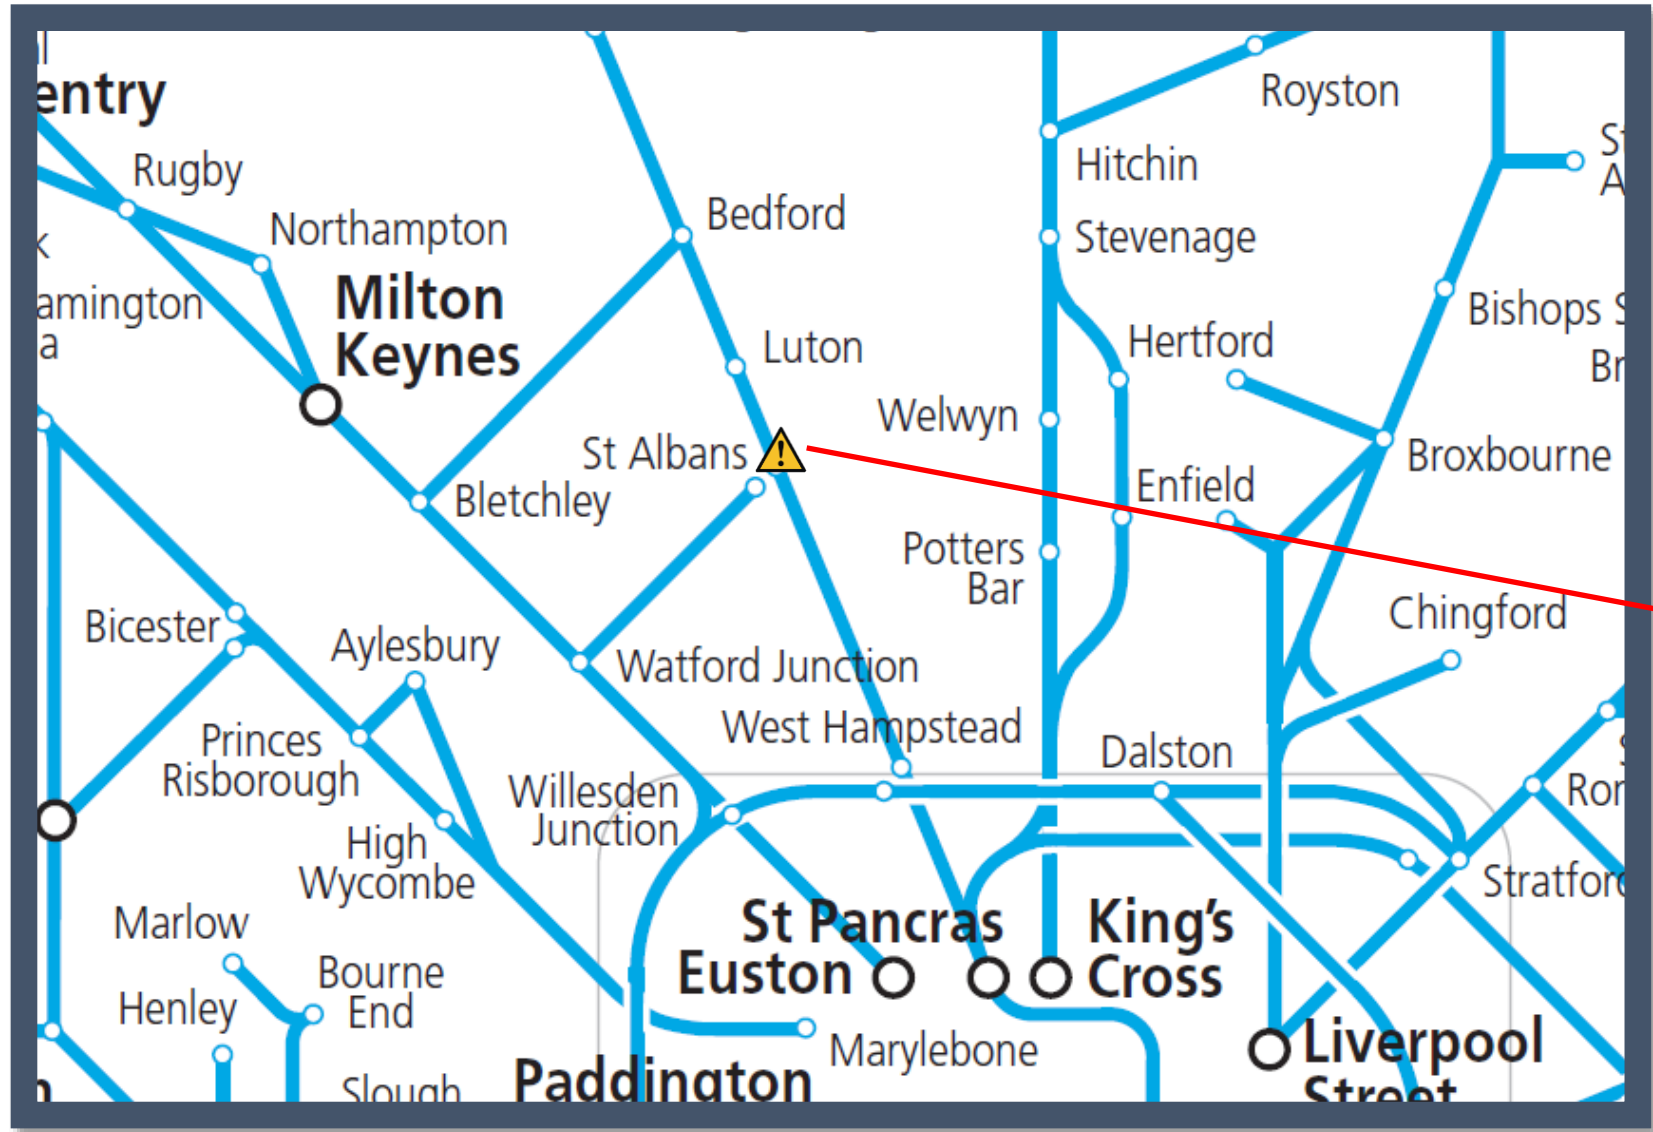

A late running freight train between London St Pancras and Bedford
TOCs affected: East Midlands Railway, Thameslink

Key:

	Disruption
---	------------