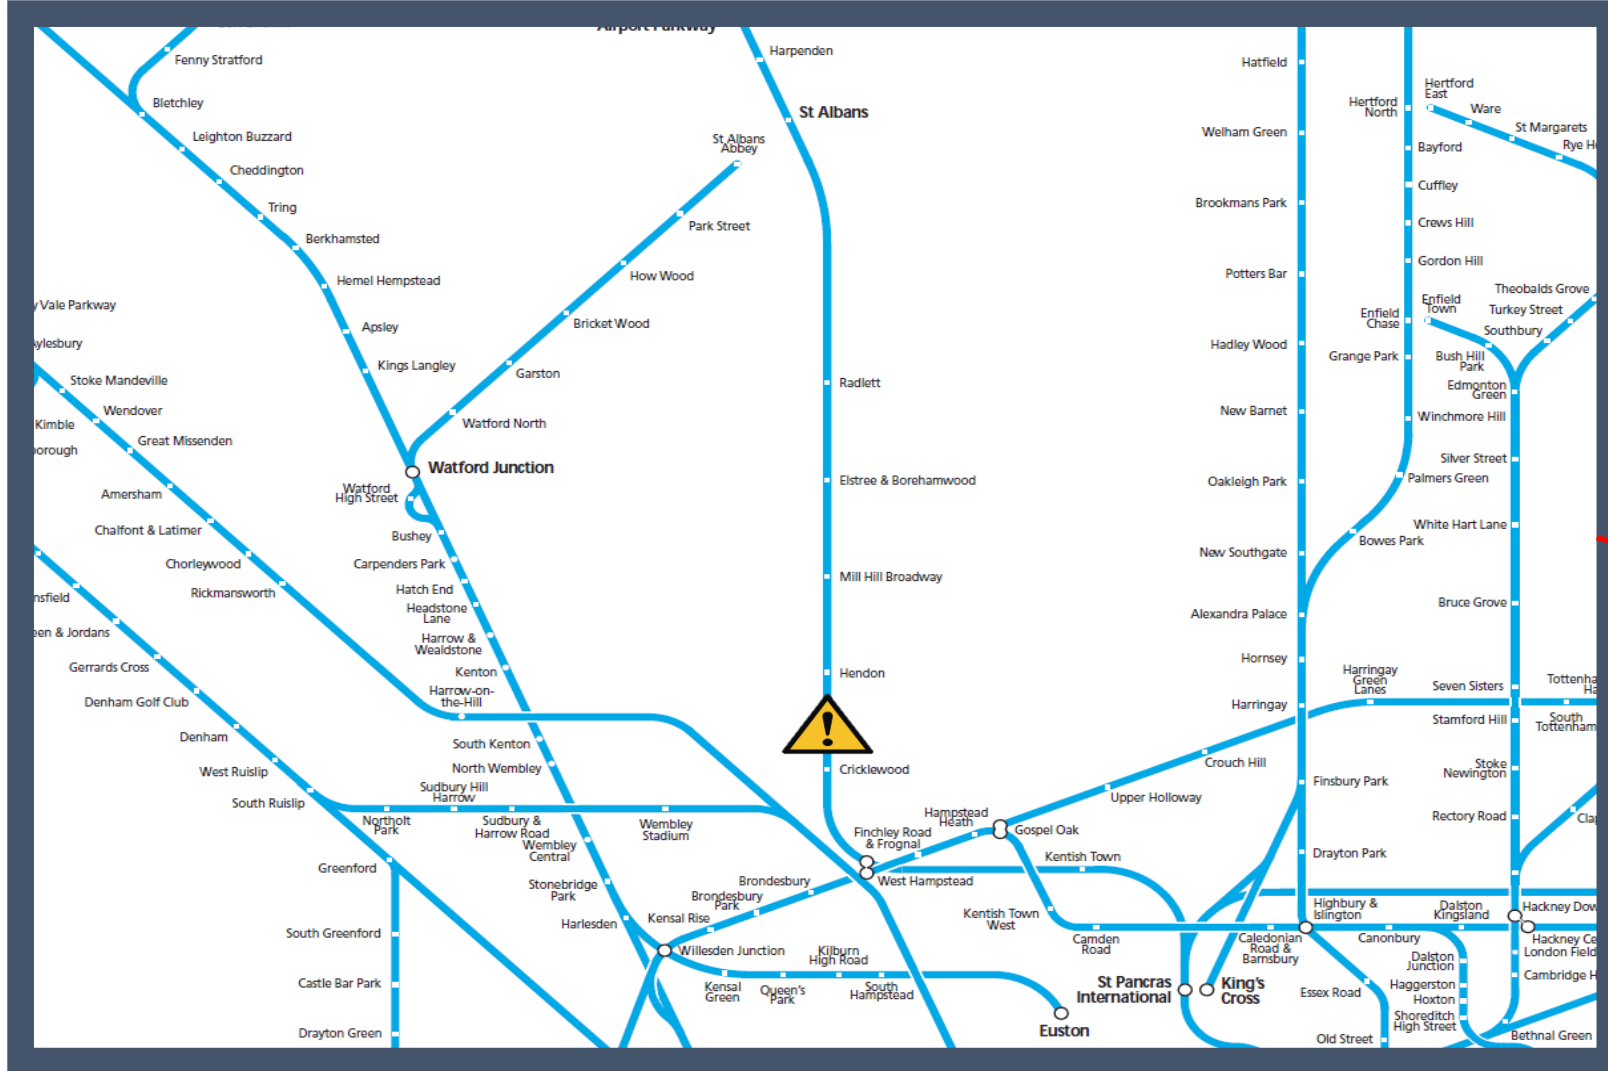

# Trespassers on the railway between London St Pancras International and St Albans

TOC affected: Thameslink

Key:

Disruption