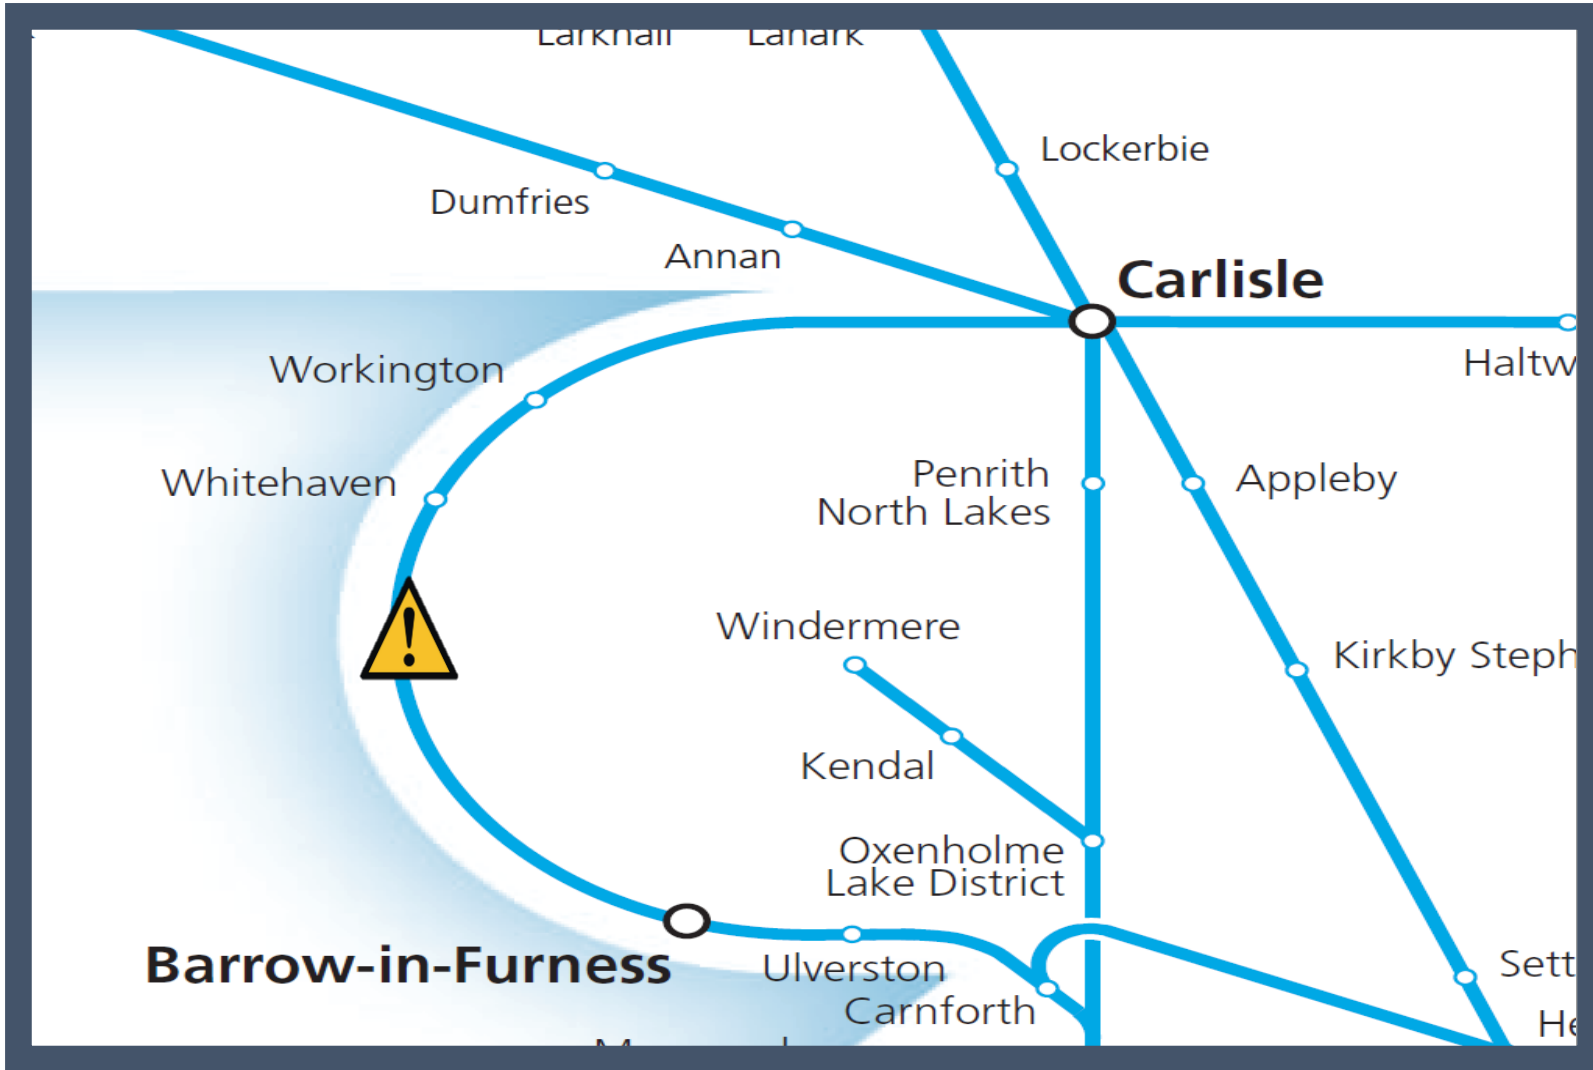

A fault with the signalling system at St Bees

TOC affected: Northern

Key:

Disruption