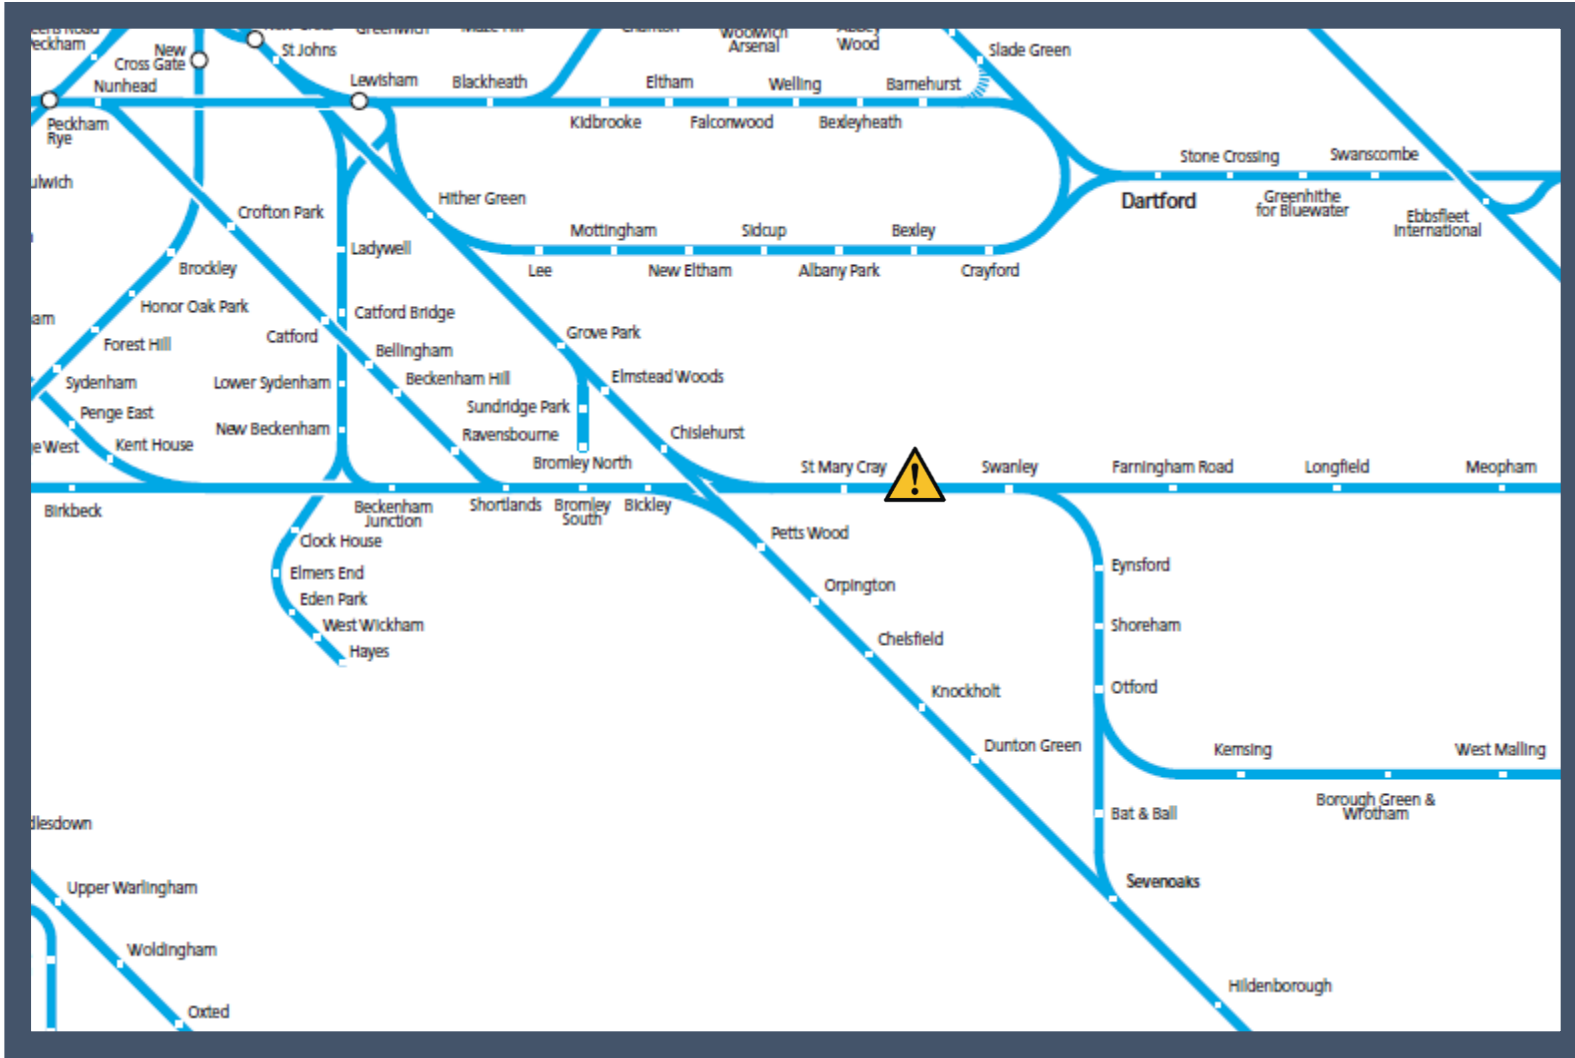

An obstruction on the track at St Mary Cray

TOC affected: Southeastern

Key:

	Disruption
--	------------