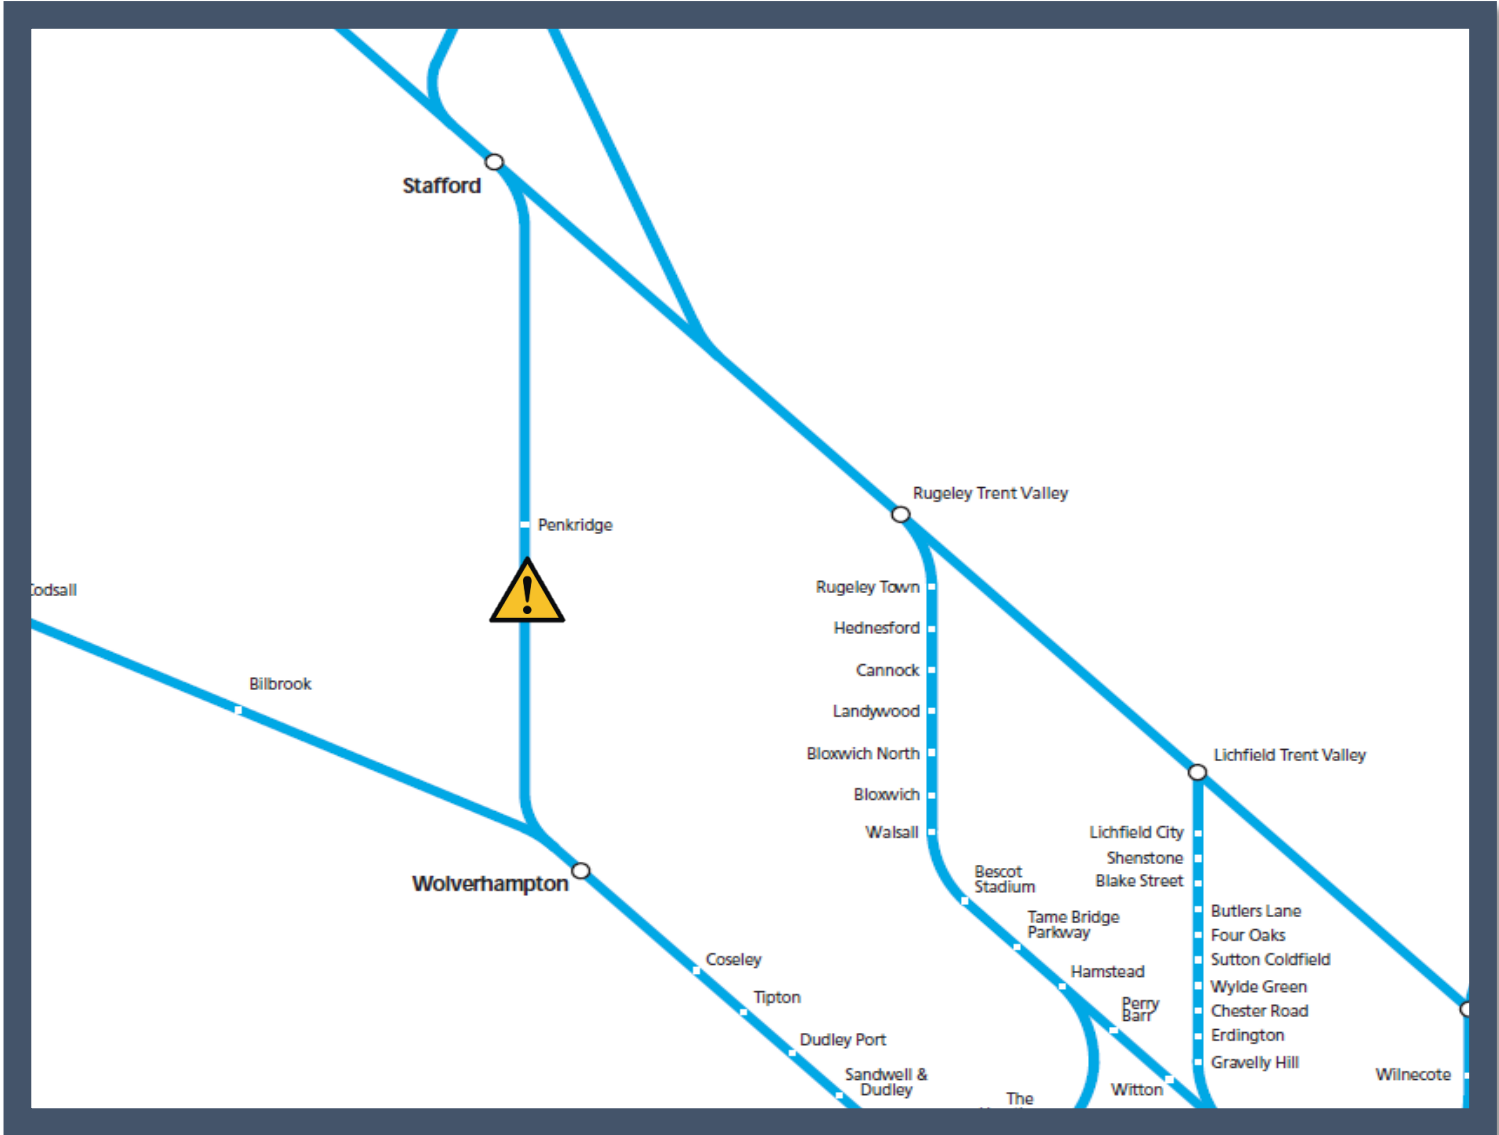

A broken down train between Wolverhampton and Stafford

TOCs affected: Avanti West Coast, CrossCountry, London Northwestern Railway

Key:

	Disruption
--	------------