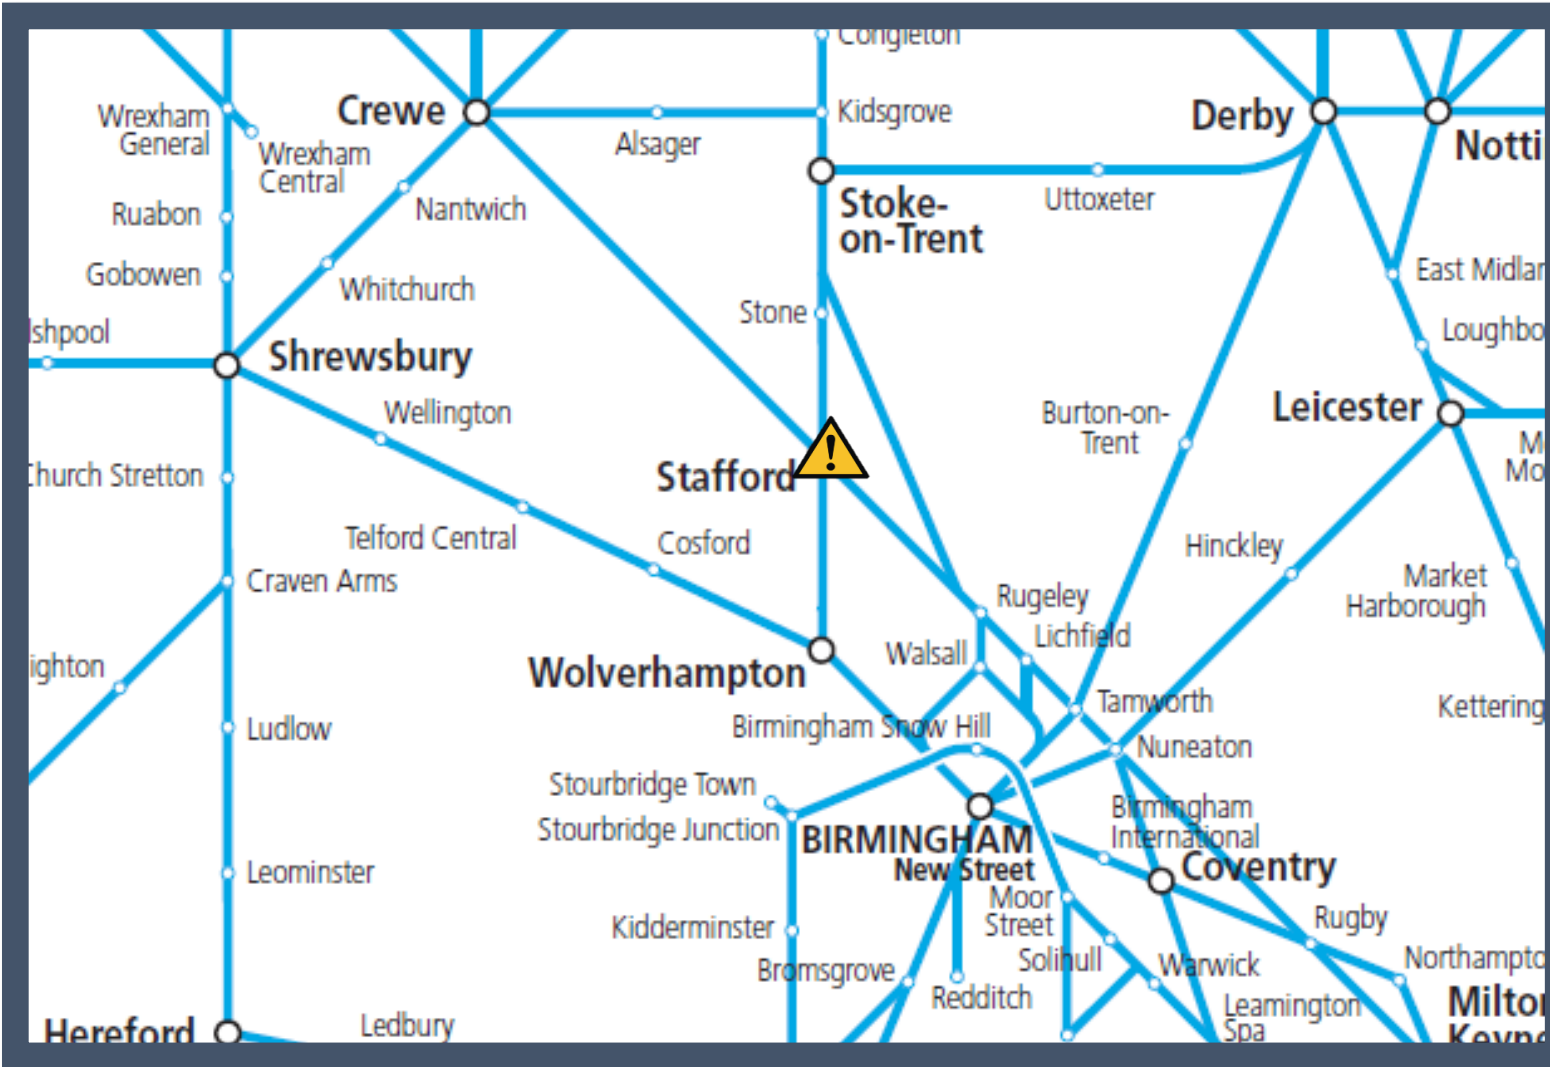

A points failure at Stafford

TOCs affected: Avanti West Coast, CrossCountry, London Northwestern Railway

Key:

Disruption