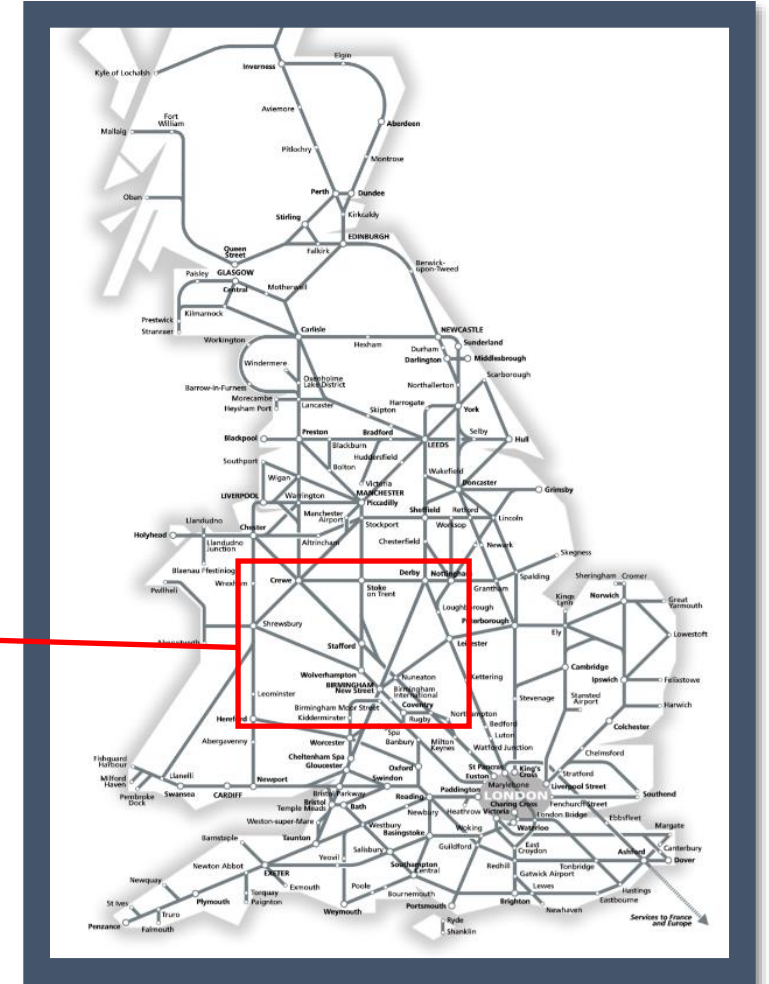

A points failure at Stafford

TOCs affected: Avanti West Coast, CrossCountry, London Northwestern Railway

Key:

Disruption