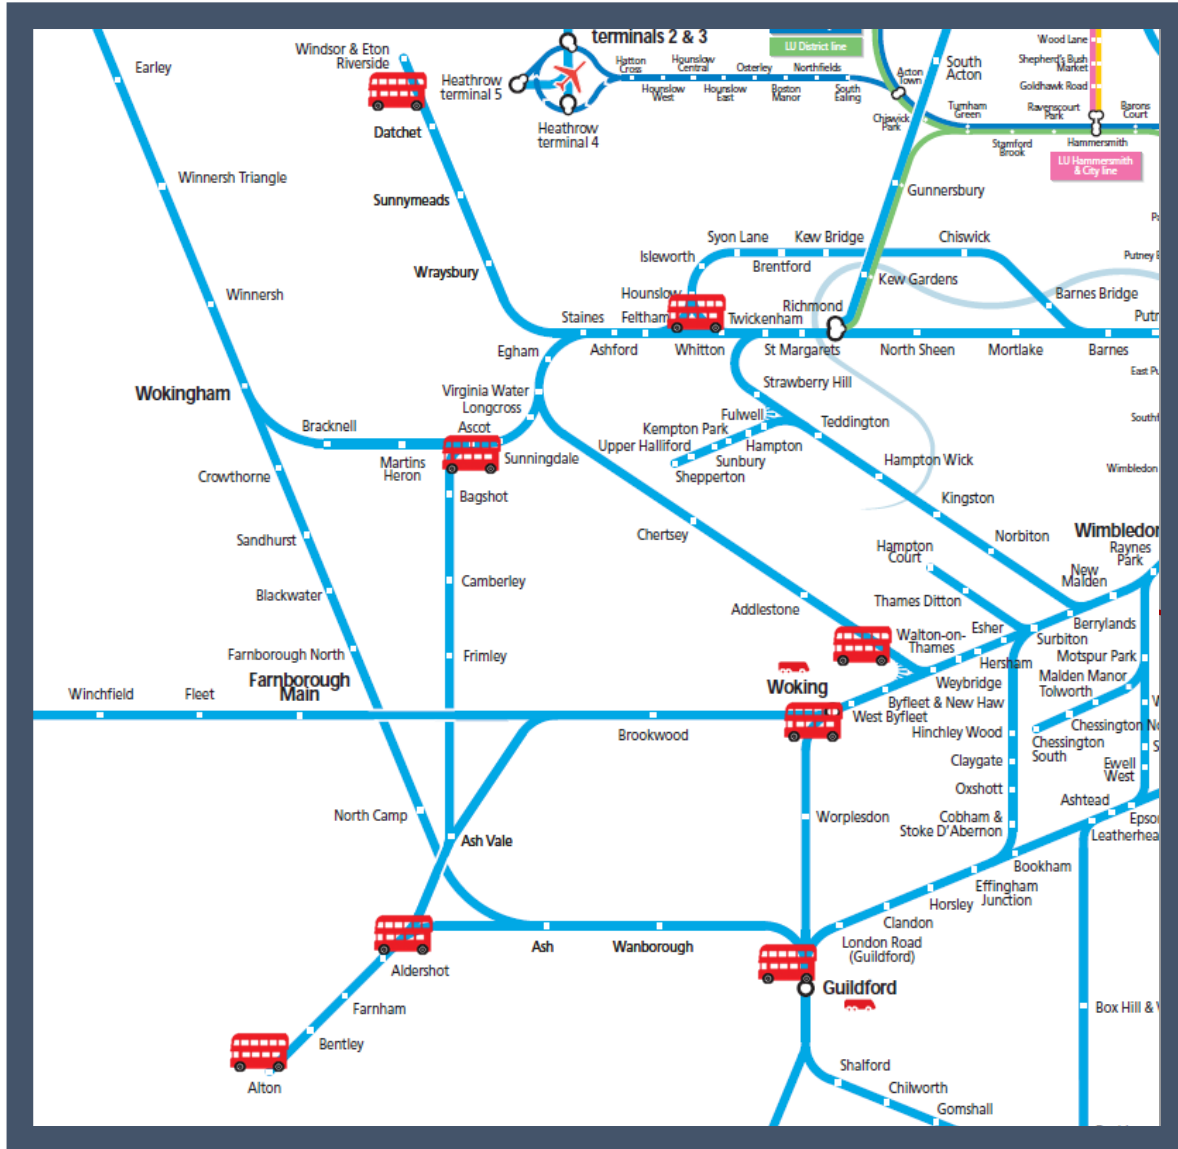

Buses replace trains in the Staines area

TOC affected: South Western Railway

Key:

Engineering Works

Bus Replacement Services