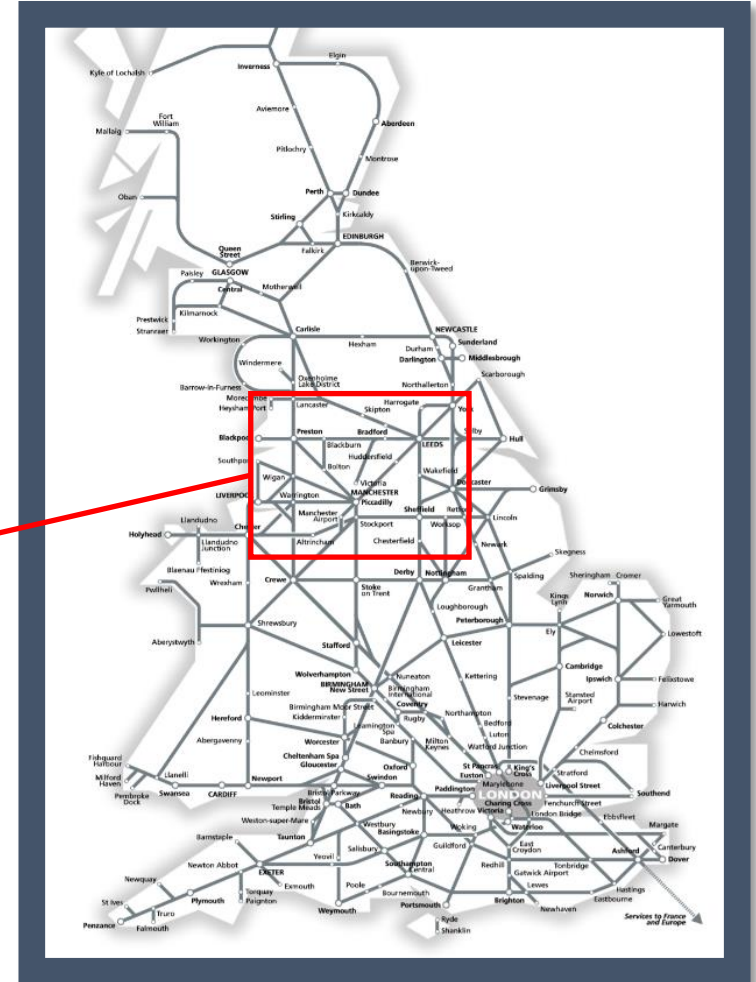

A fault with the signalling system in the Guide Bridge area

TOCs affected: Northern and TransPennine Express

Key:

Disruption