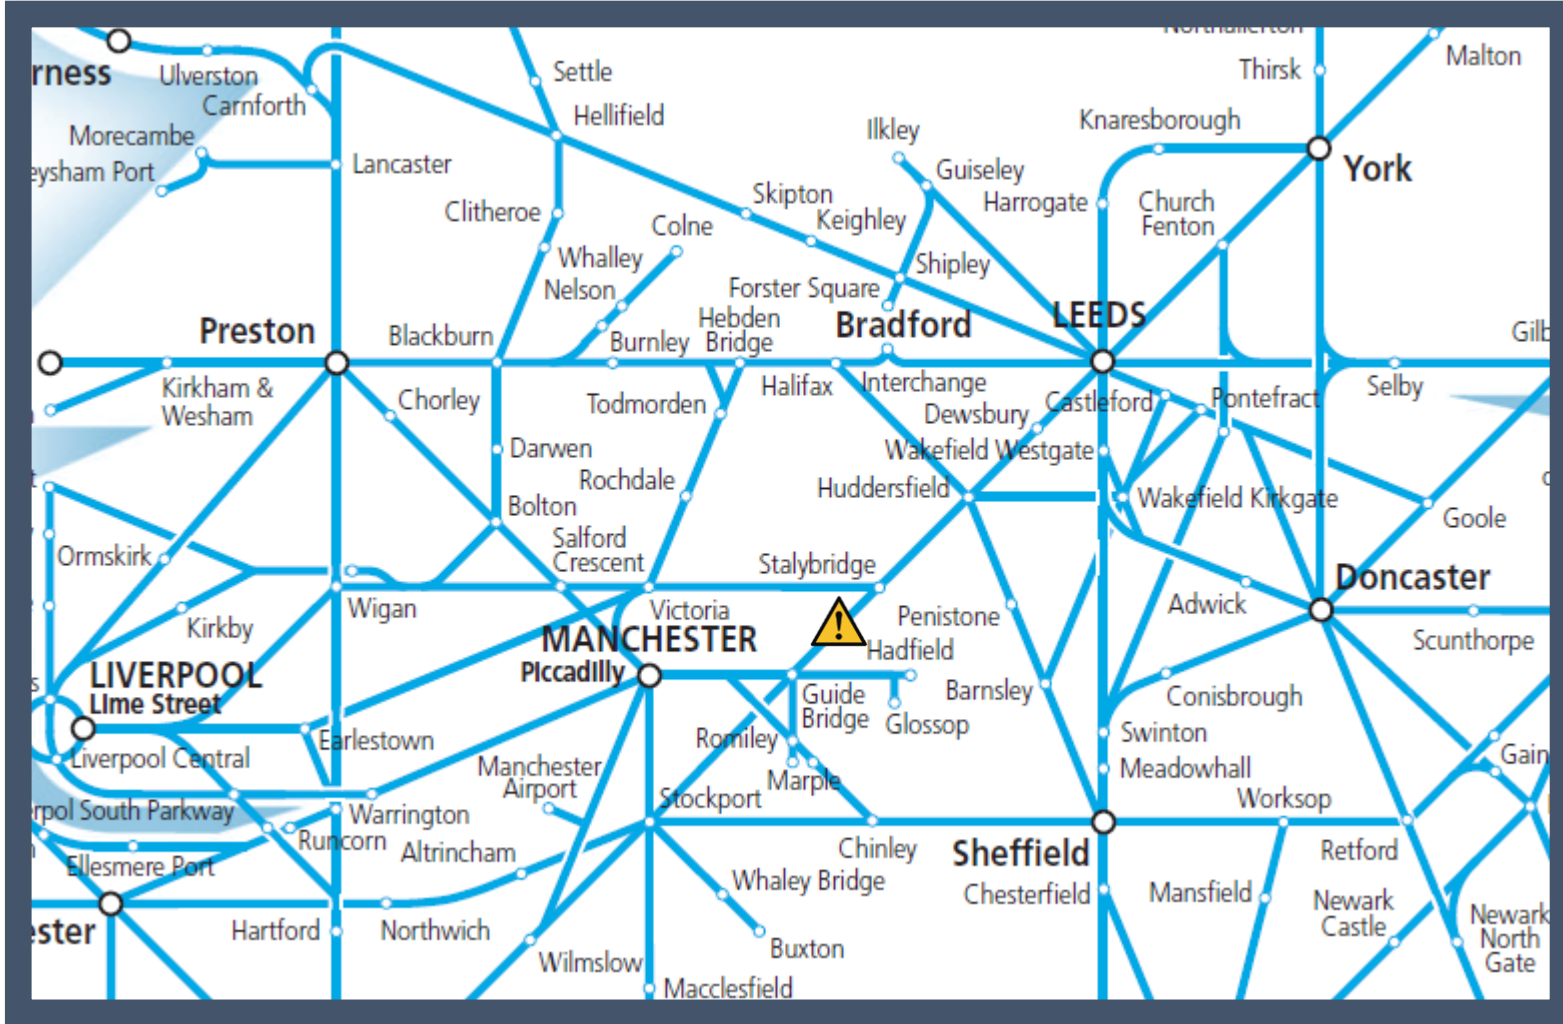

A fault with the signalling system in the Guide Bridge area

TOCs affected: Northern and TransPennine Express

Key:

Disruption