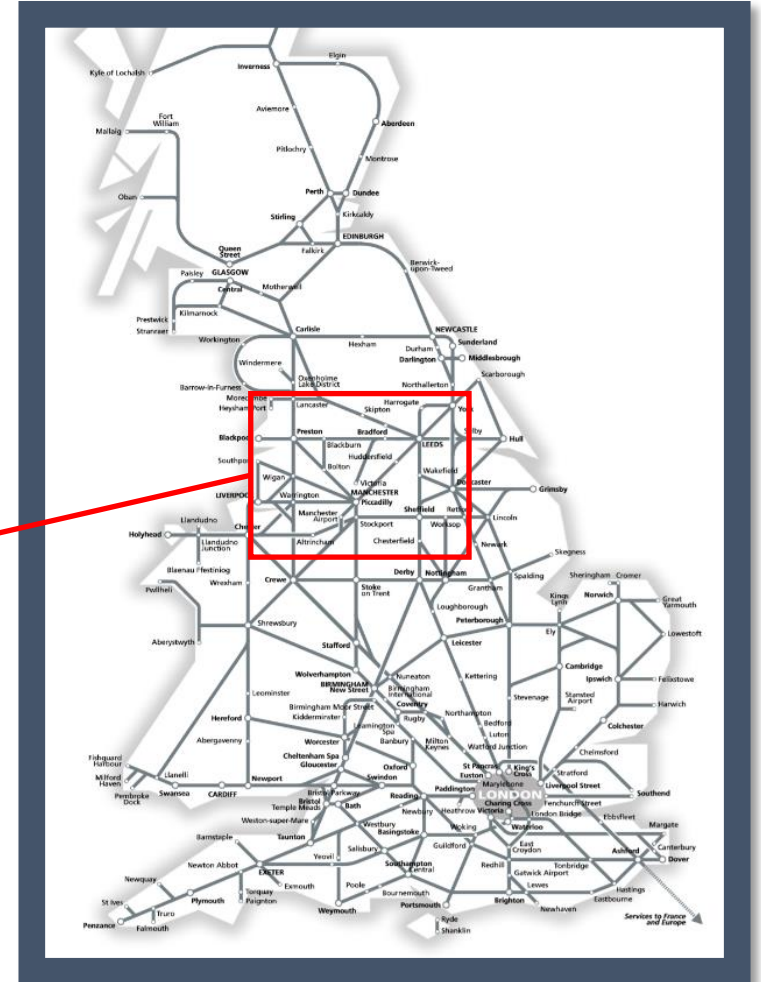

# A lorry colliding with a bridge between Manchester Victoria and Rochdale TOC affected: Northern

Key:

Disruption