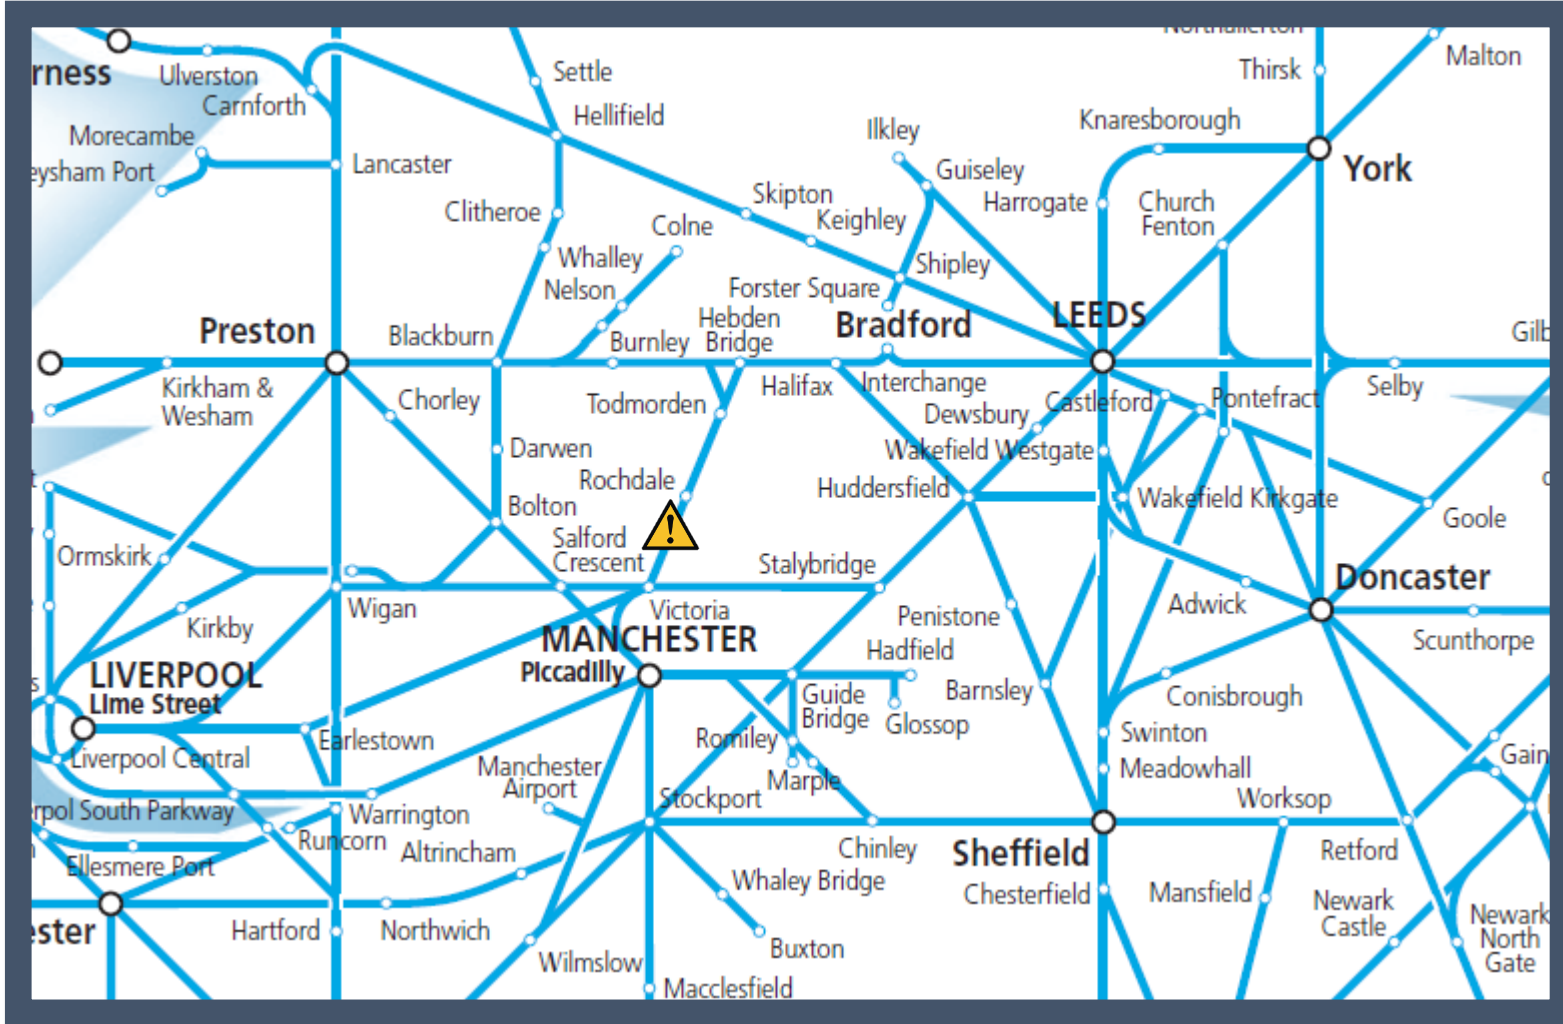

# A lorry colliding with a bridge between Manchester Victoria and Rochdale TOC affected: Northern

Key:

Disruption