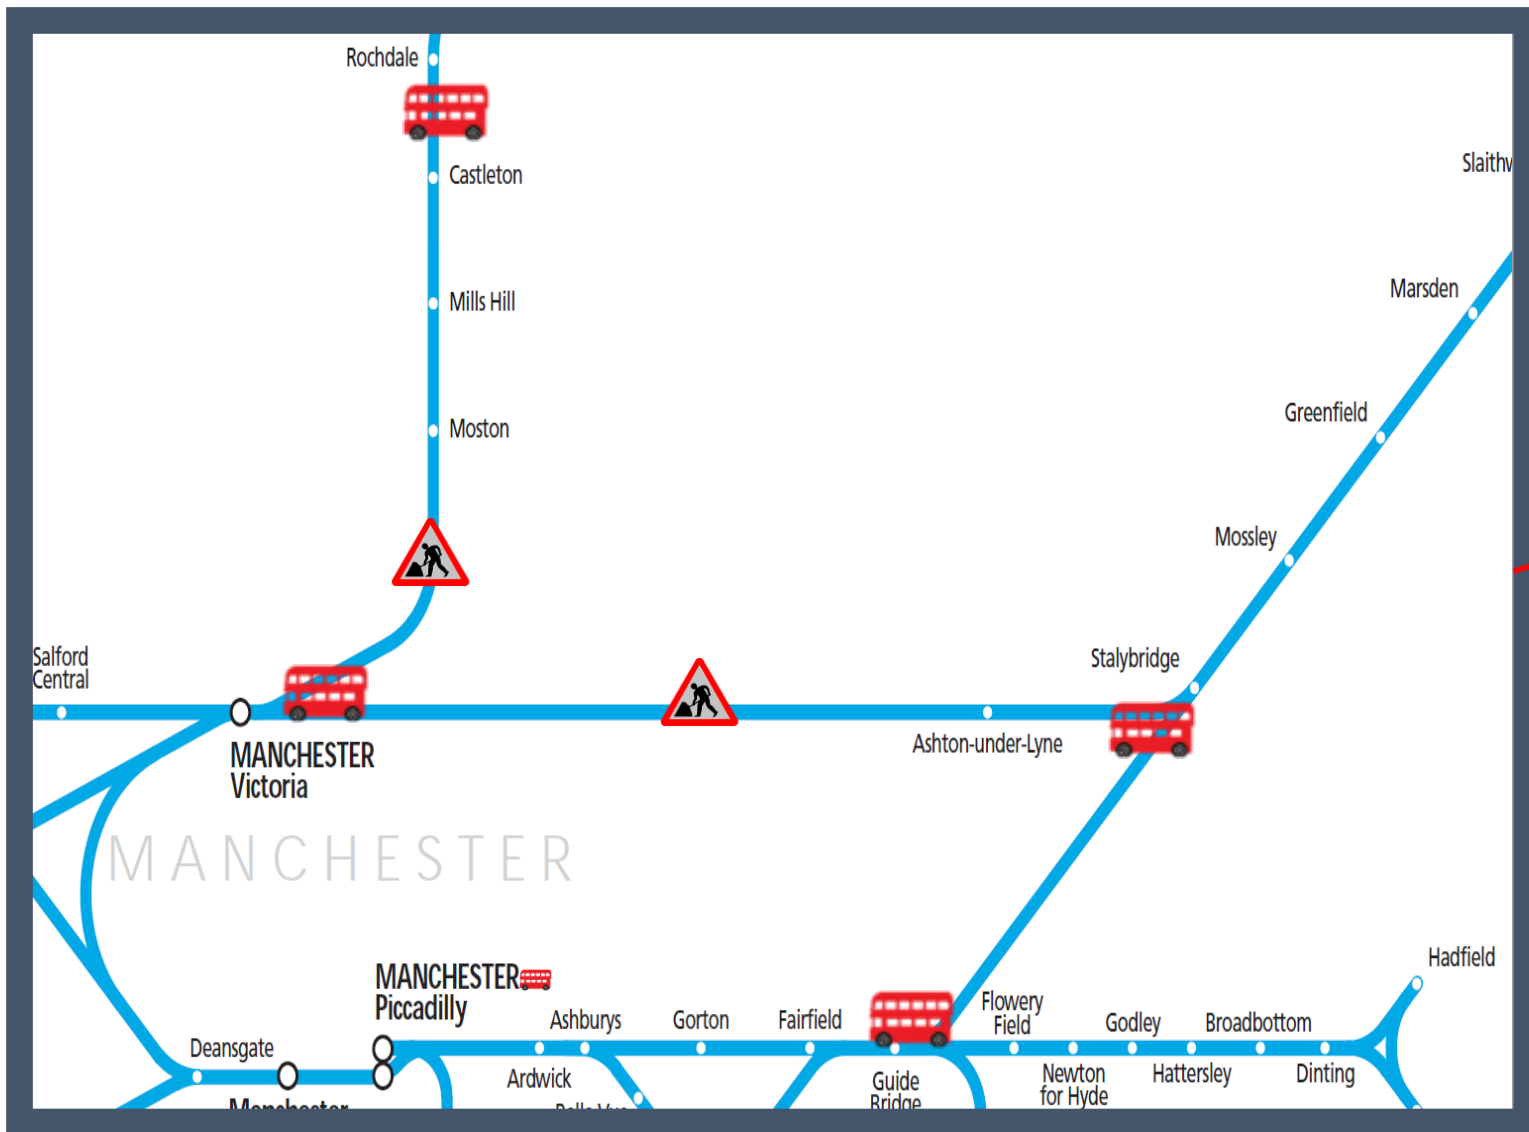

Amended service through Manchester Victoria

TOC affected Northern

Key:

	Engineering Works
	Bus Replacement Services