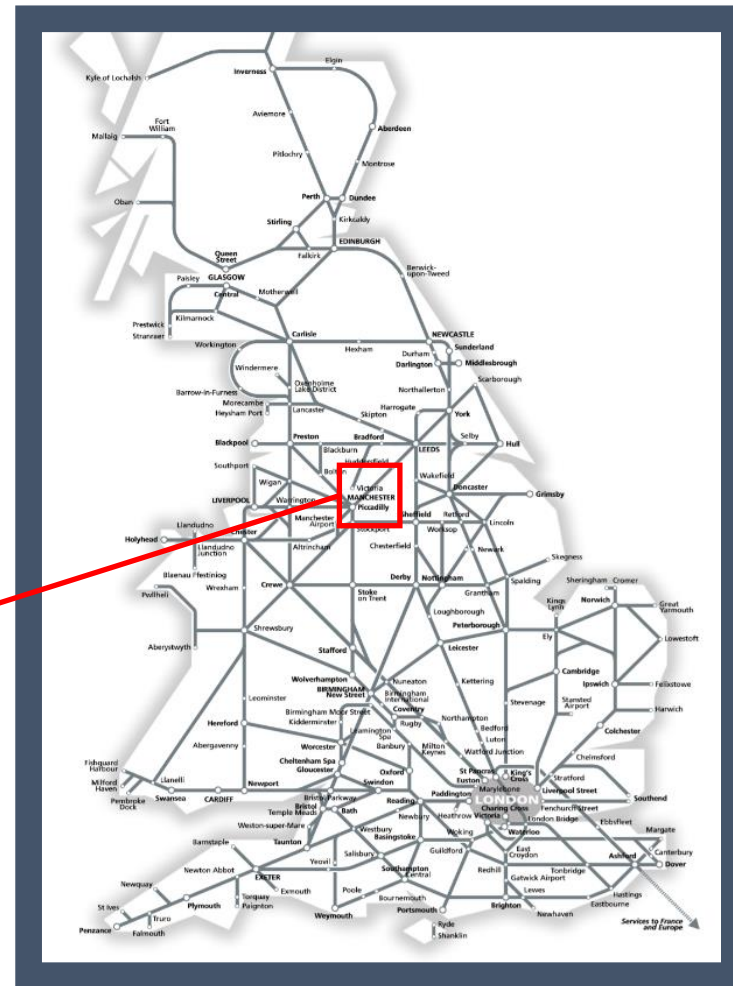

Amended service through Manchester Victoria

TOC affected Northern

Key:

	Engineering Works
	Bus Replacement Services