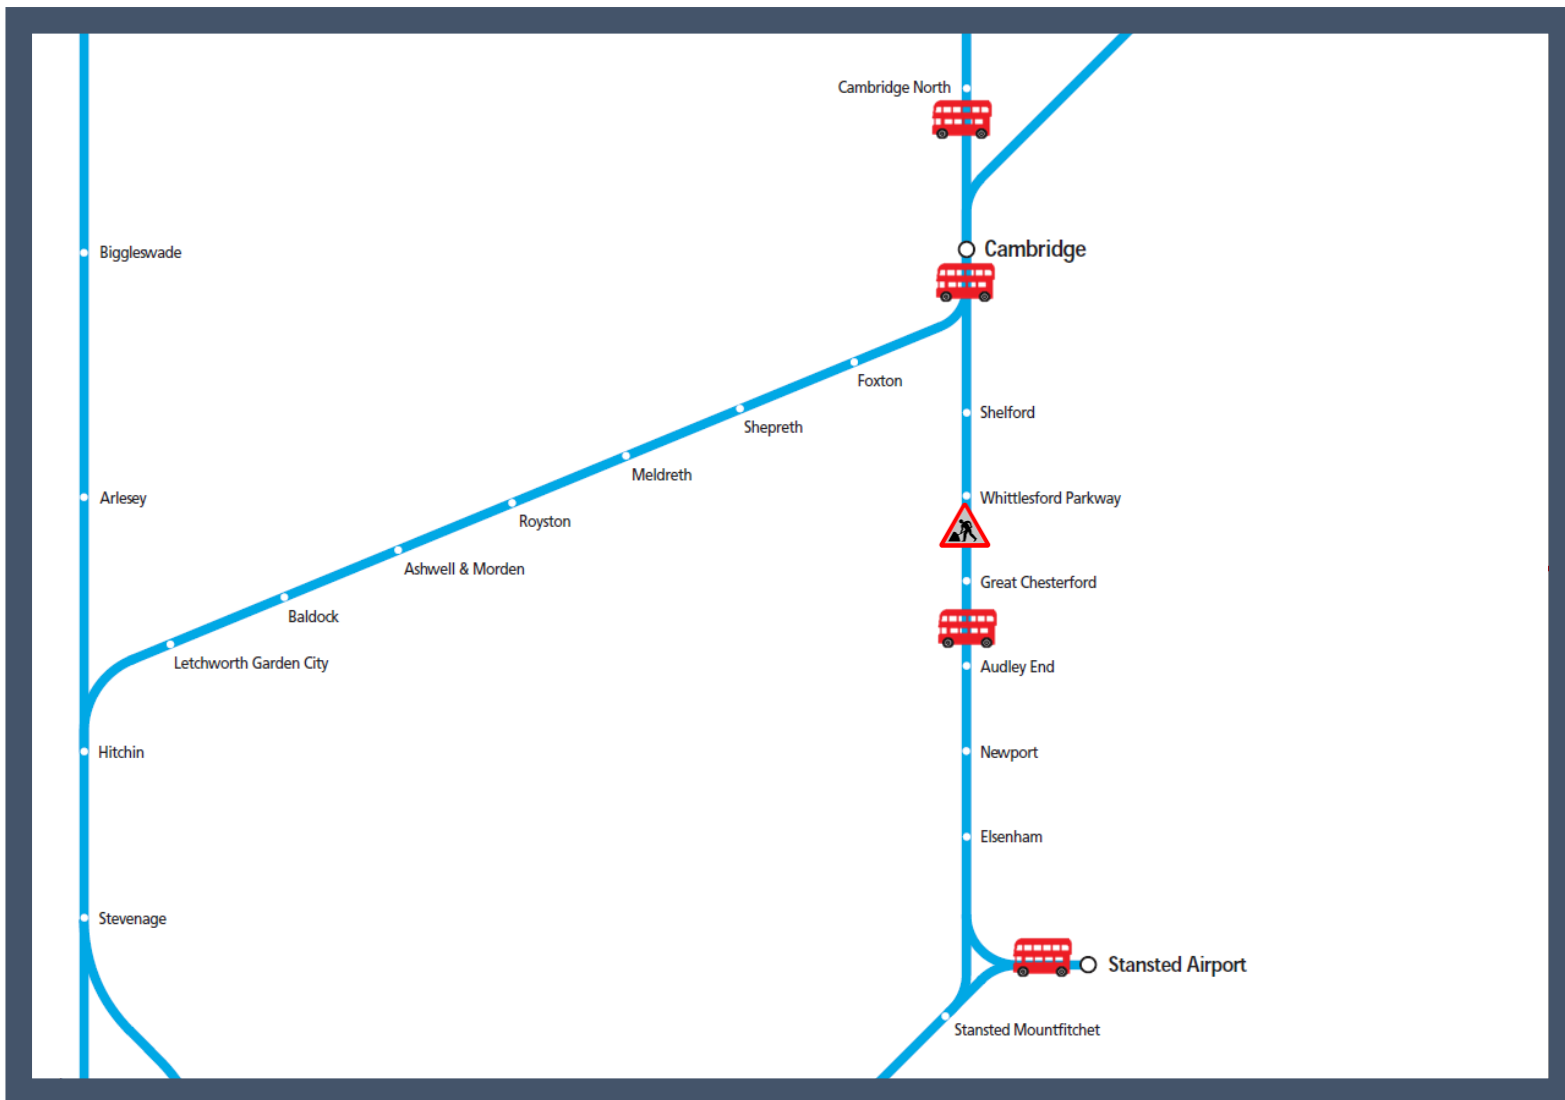

Buses replace trains between Stansted Airport / Audley End and Cambridge / Cambridge North

TOCs affected: CrossCountry, Greater Anglia

Key:

Engineering Works

Bus Replacement Services