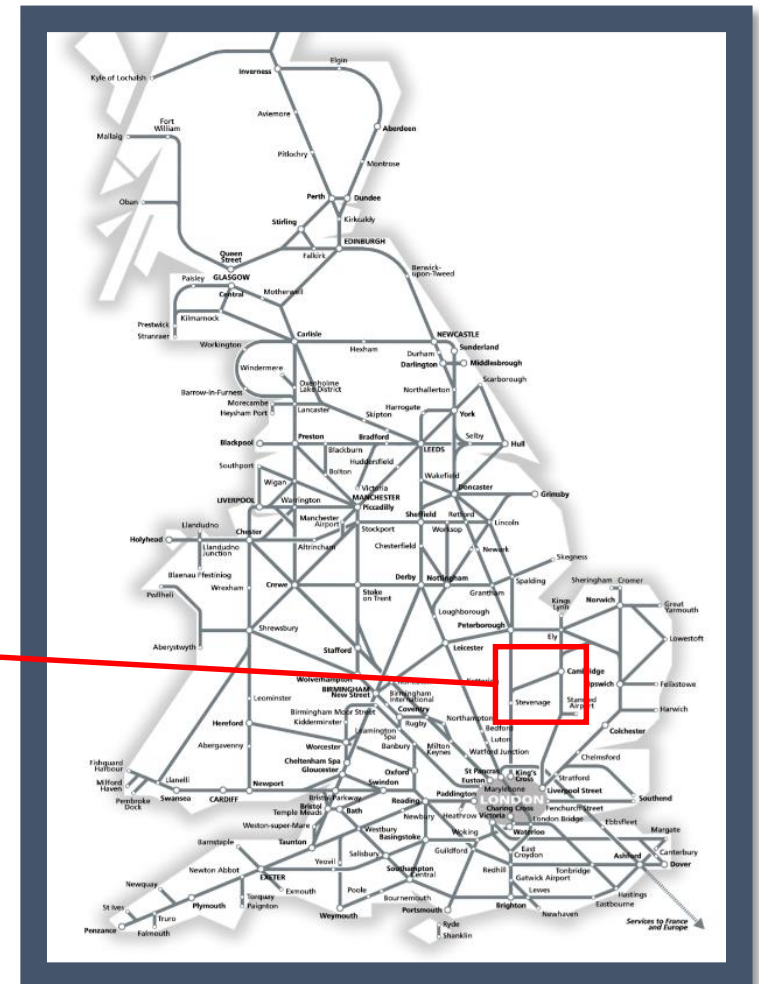

Buses replace trains between Stansted Airport / Audley End and Cambridge / Cambridge North

TOCs affected: CrossCountry, Greater Anglia

Key:

Engineering Works

Bus Replacement Services