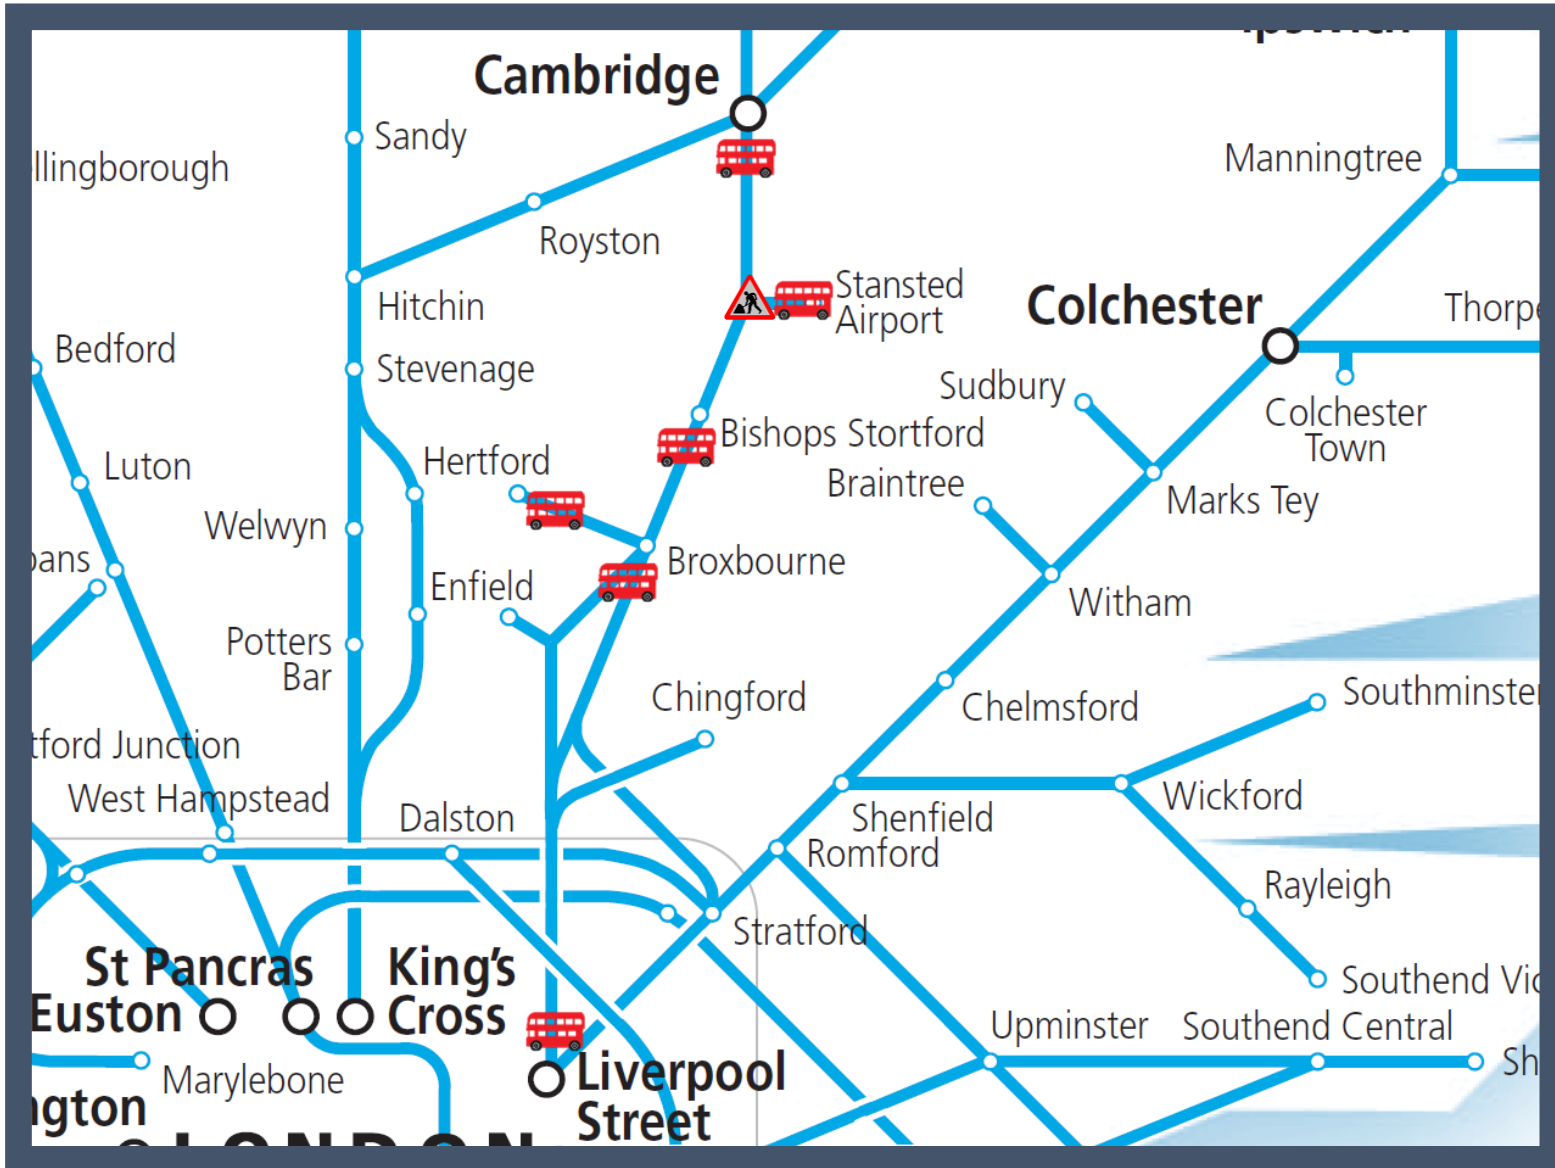

Buses replace trains between Stansted Airport and Cambridge / London Liverpool Street until 09:00

TOCs affected: CrossCountry, Greater Anglia, Stansted Express

Key:

| | |
|--|--------------------------|
| | Engineering Works |
| | Bus Replacement Services |