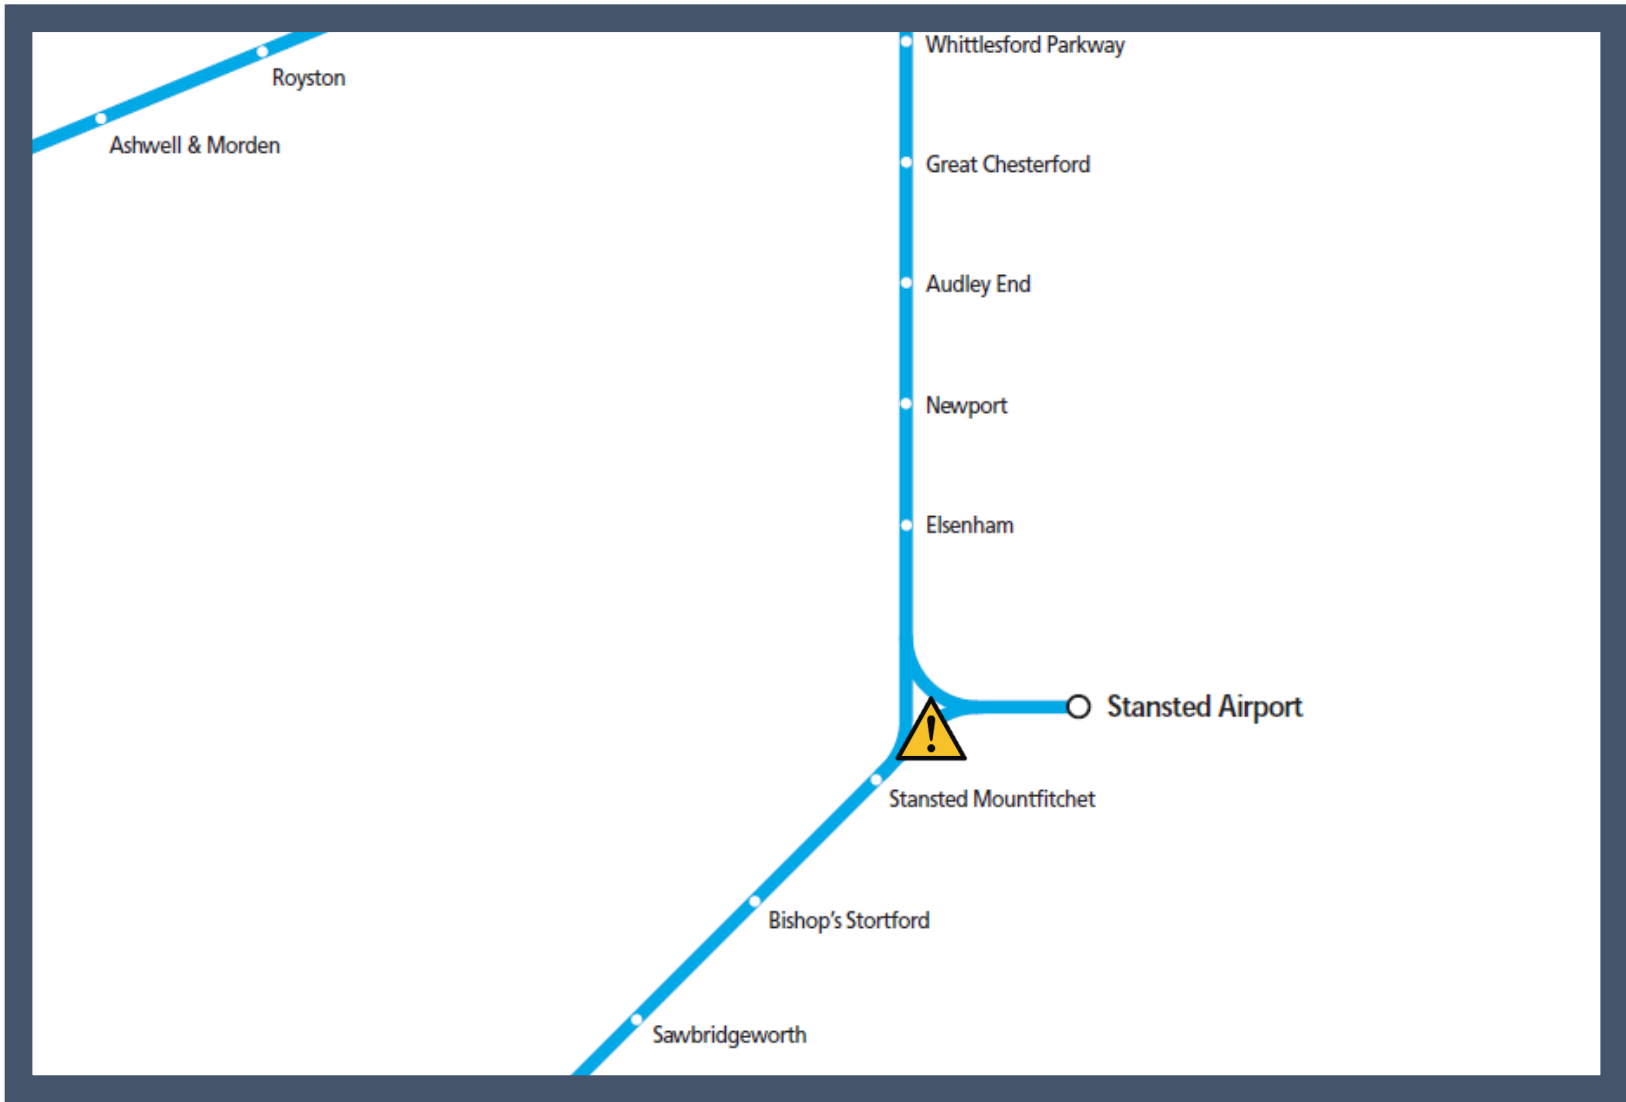

Animals on the railway between Bishops Stortford and Stansted Airport

TOCs affected: Greater Anglia, Stansted Airport

Key:

Disruption