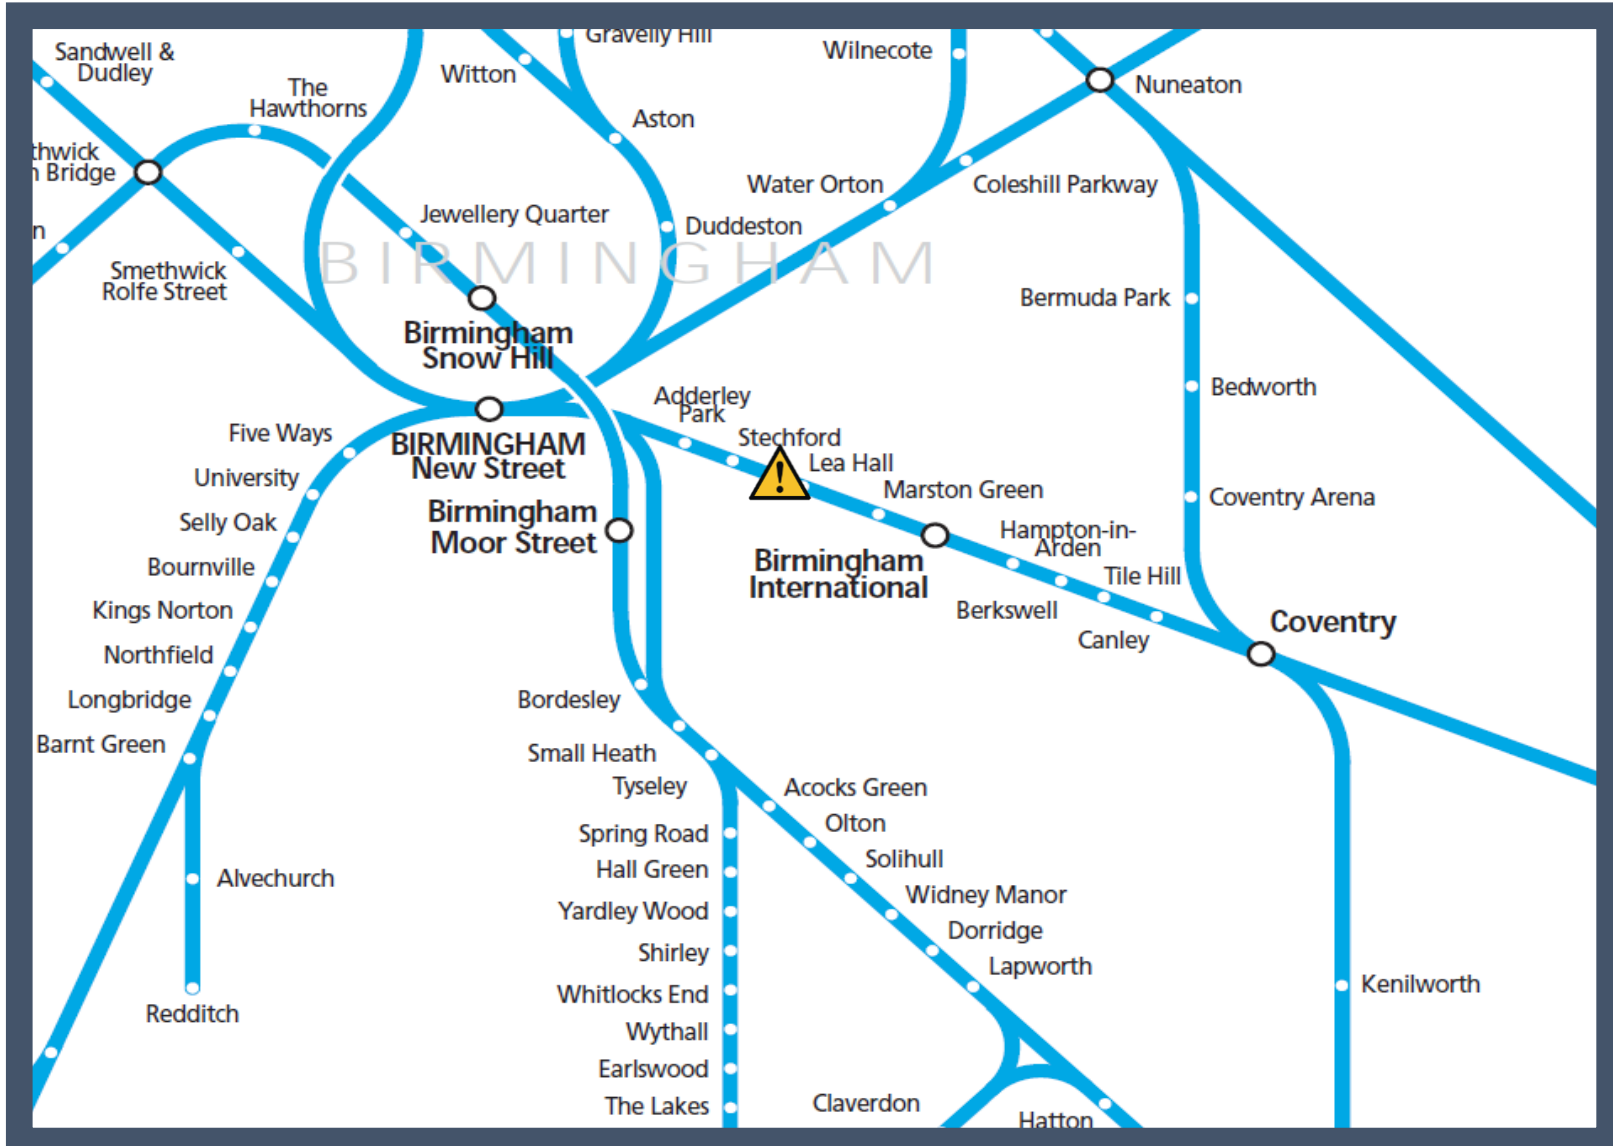

# A safety inspection of the track near Stechford

TOCs affected: Avanti West Coast; CrossCountry; London Northwestern Railway; Transport for Wales; West Midlands Railway

Key:

	Disruption
--	------------