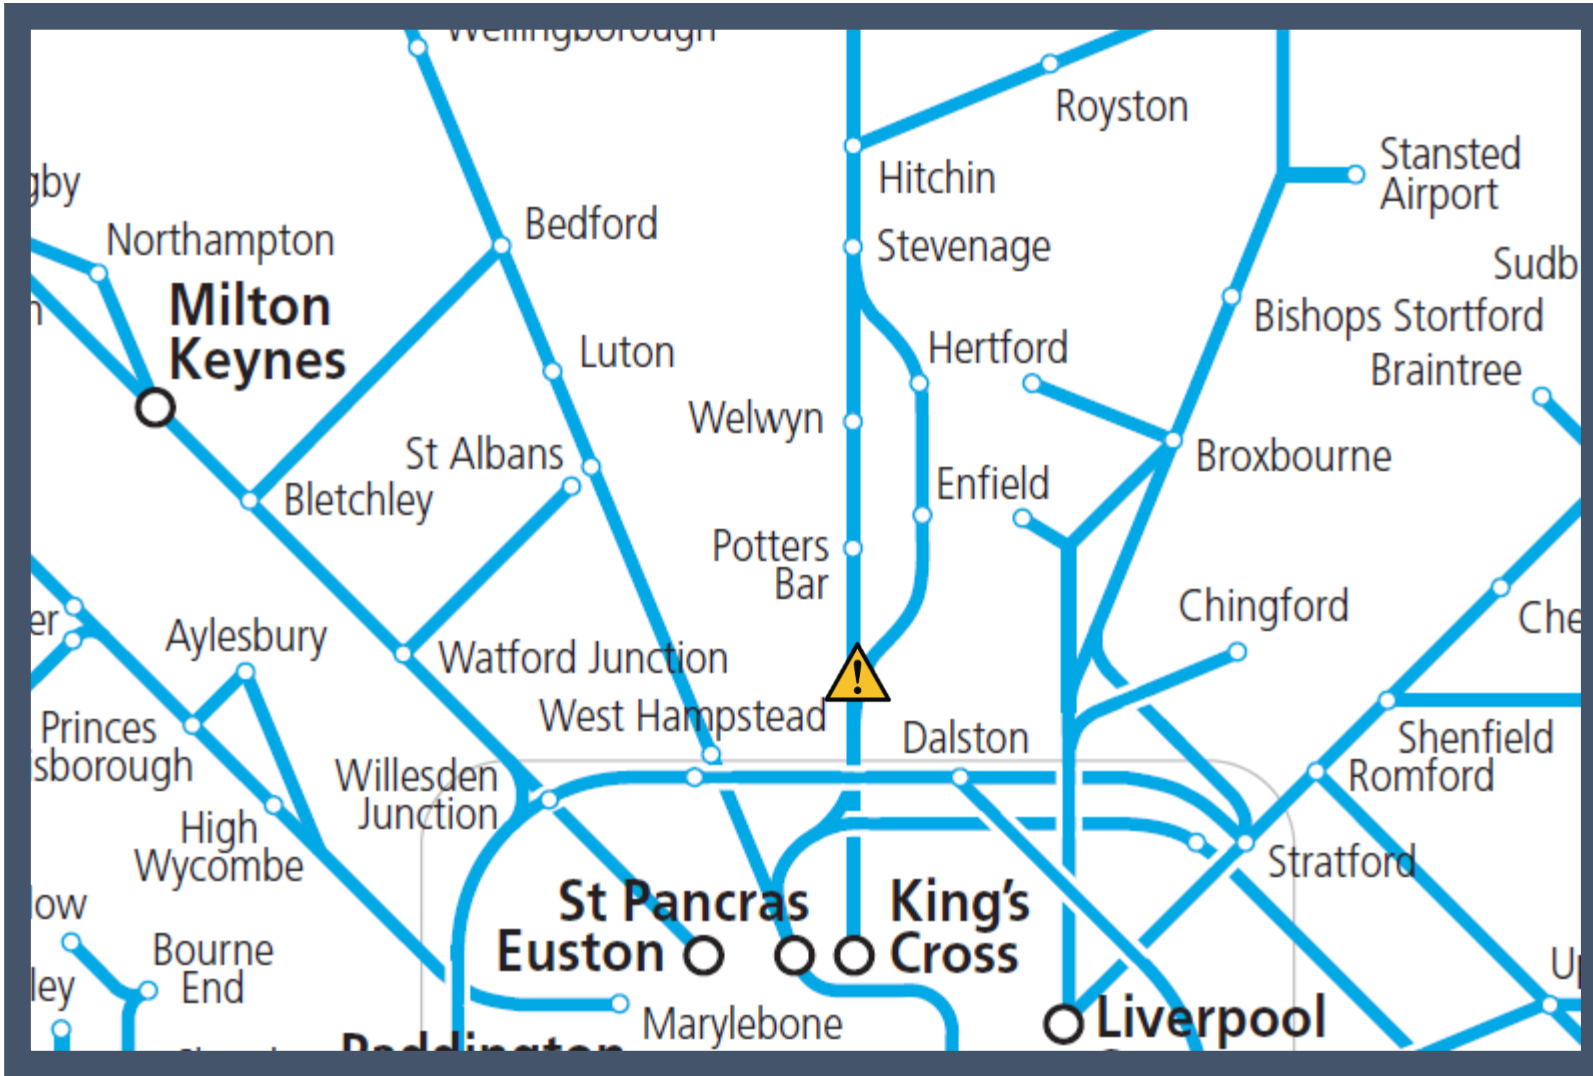

Urgent repairs to the railway at Alexandra Palace

TOCs affected: Great Northern and Thameslink

Key:

| | |
|---|------------|
|  | Disruption |
|---|------------|