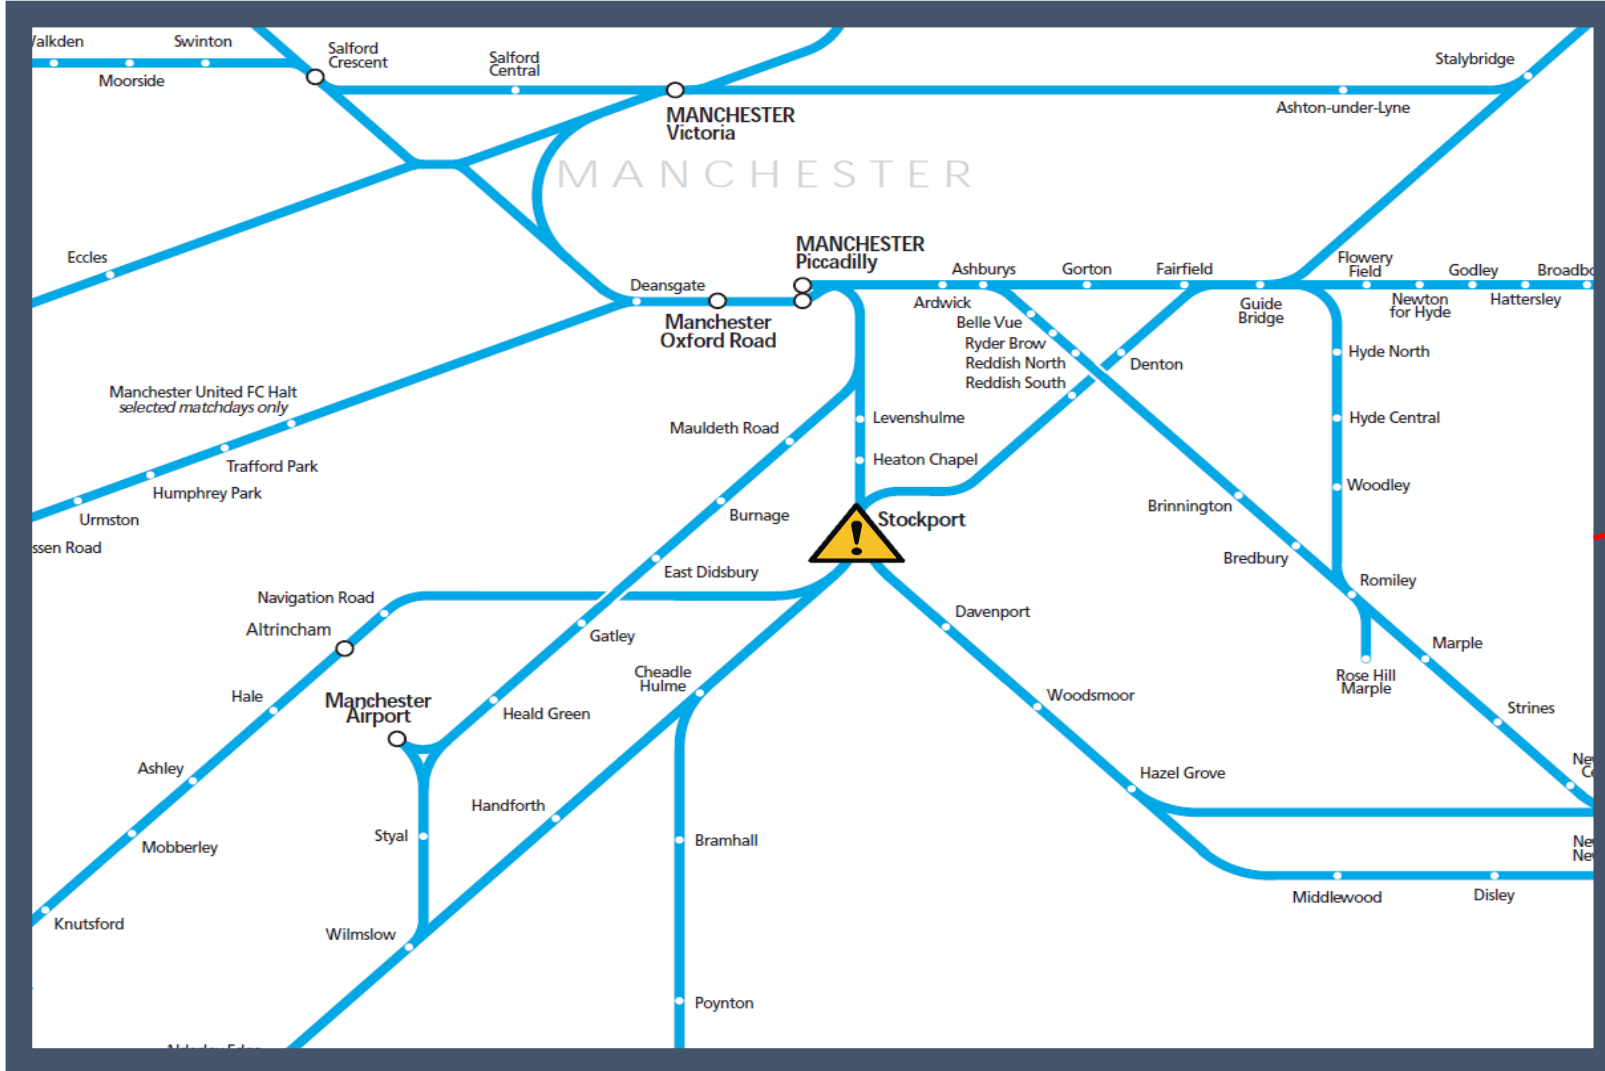

A fault with the signalling system in the Stockport area

TOCs affected: Avanti West Coast, CrossCountry, Northern, Transport for Wales

Key:

Disruption