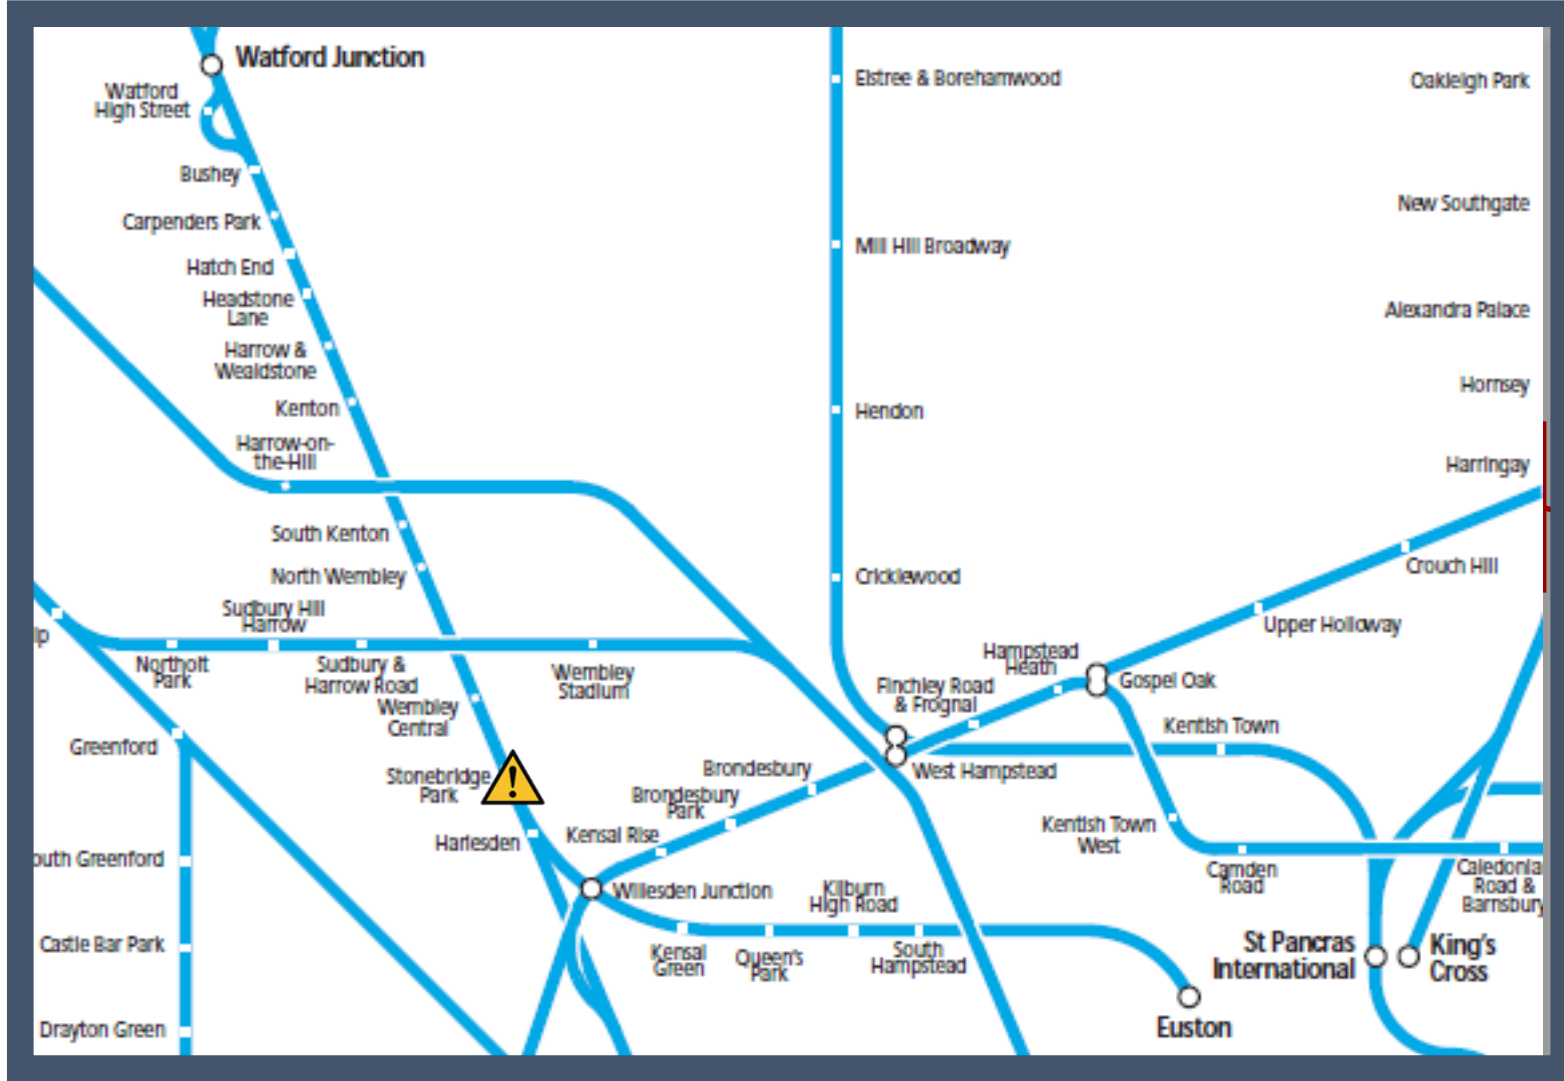

A points failure at Stonebridge Park TOC affected: London Overground

Key:

Disruption