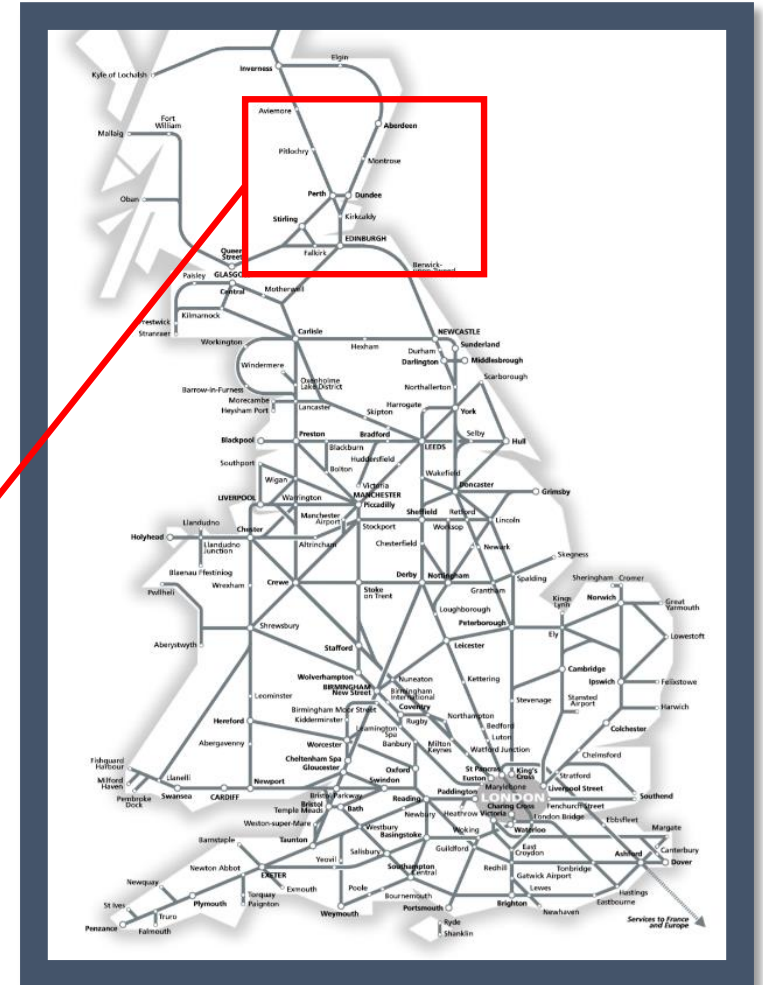

Derailed train near Stonehaven

TOCs affected: CrossCountry, LNER and ScotRail

Key:

Disruption