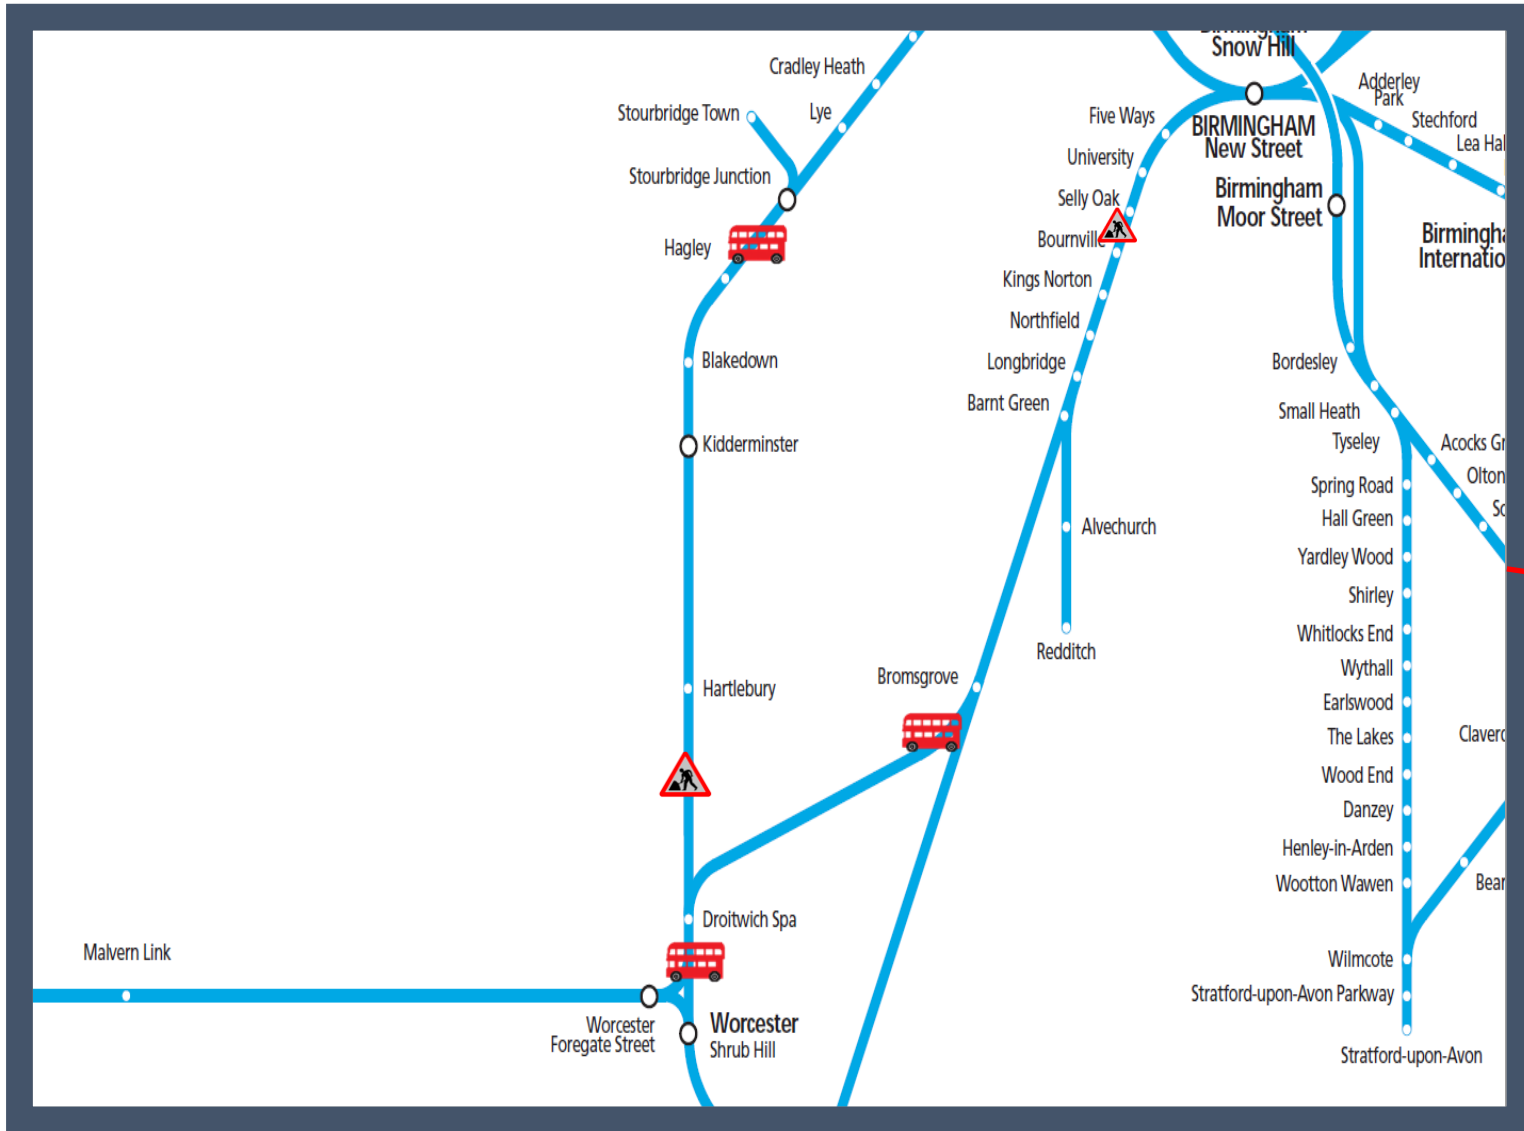

Buses replace trains between Stourbridge Junction / Bromsgrove and Worcester Shrub Hill
 TOC affected West Midlands Railway

Key:

| | |
|--|--------------------------|
| | Engineering Works |
| | Bus Replacement Services |