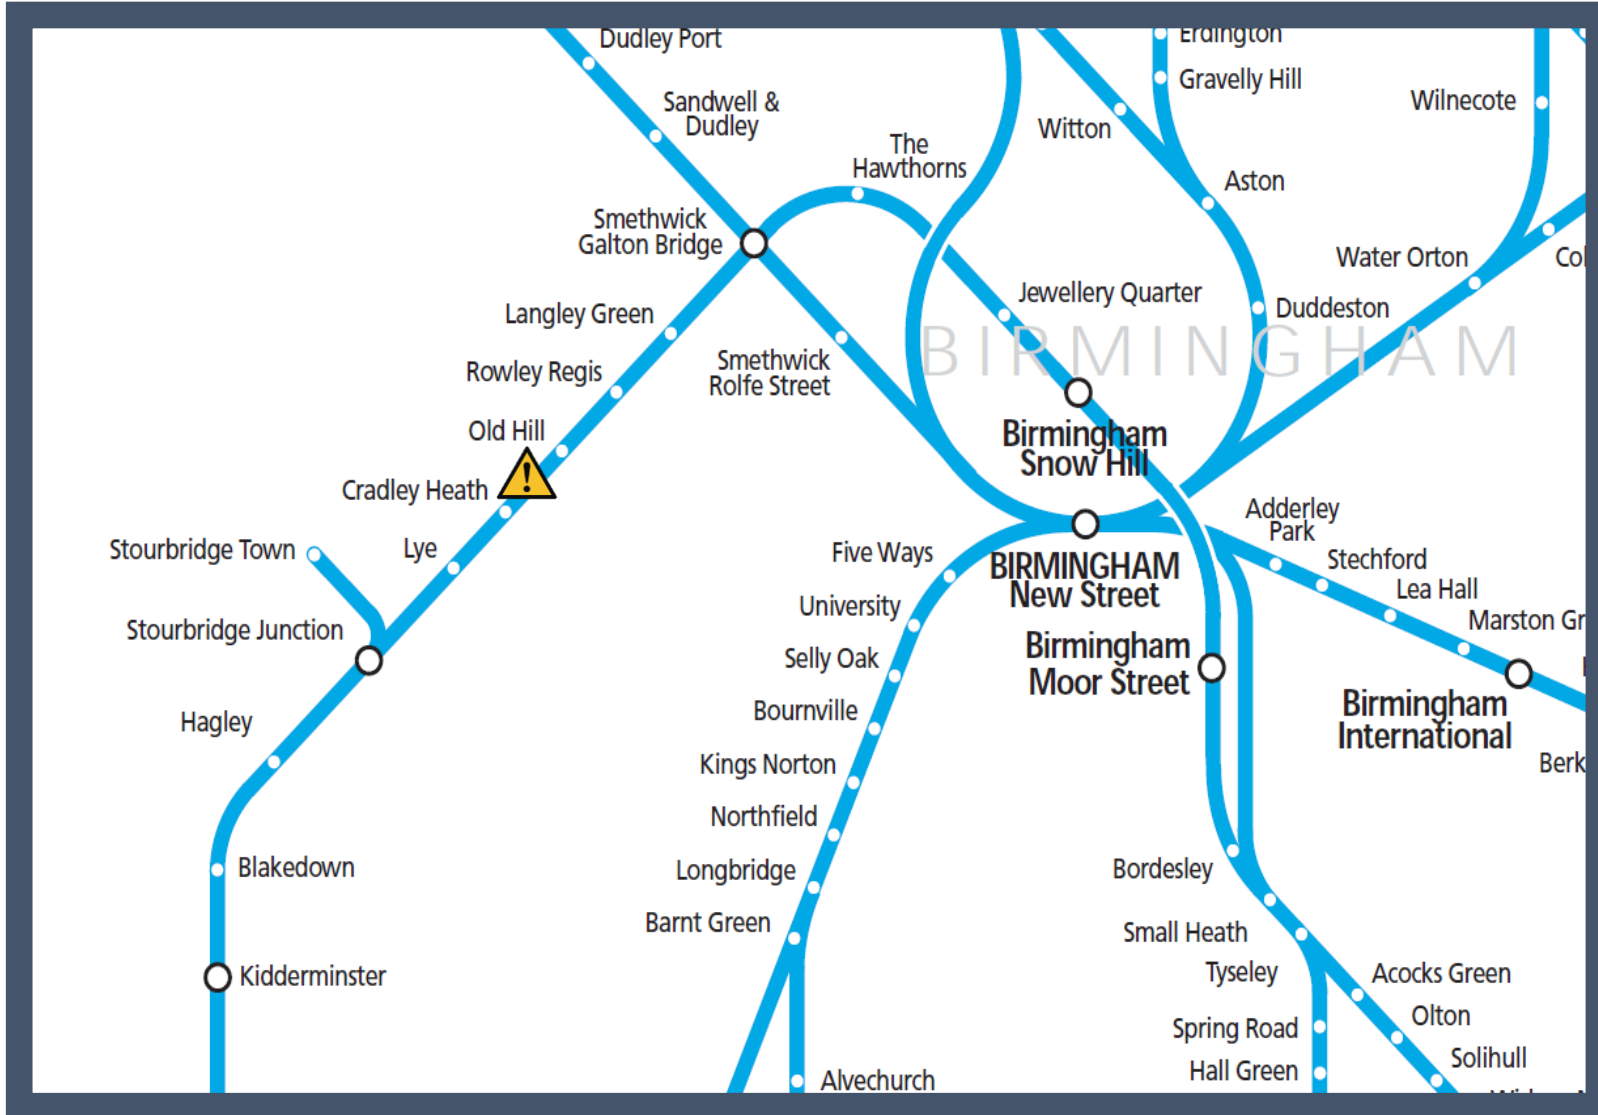

The emergency services are dealing with an incident between Stourbridge Junction and Birmingham Snow Hill
TOC affected: West Midlands Railway

Key:

Disruption