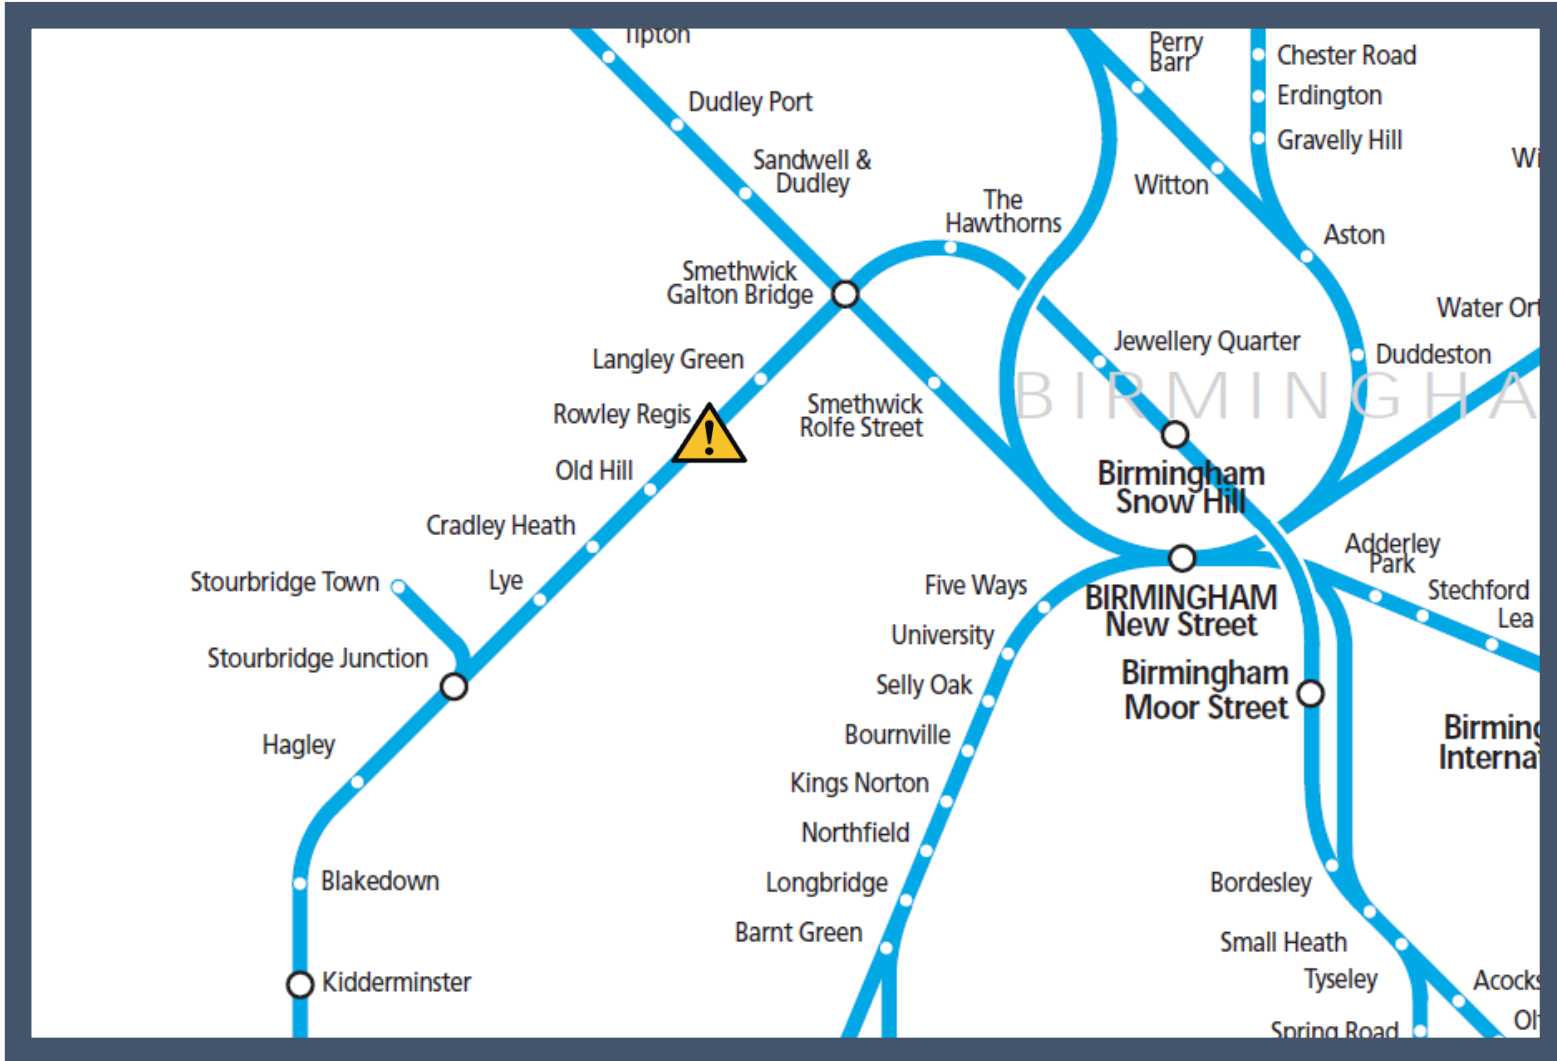

# A landslip between Stourbridge Junction and Birmingham Snow Hill

TOC affected: West Midlands Railway

Key:

Disruption