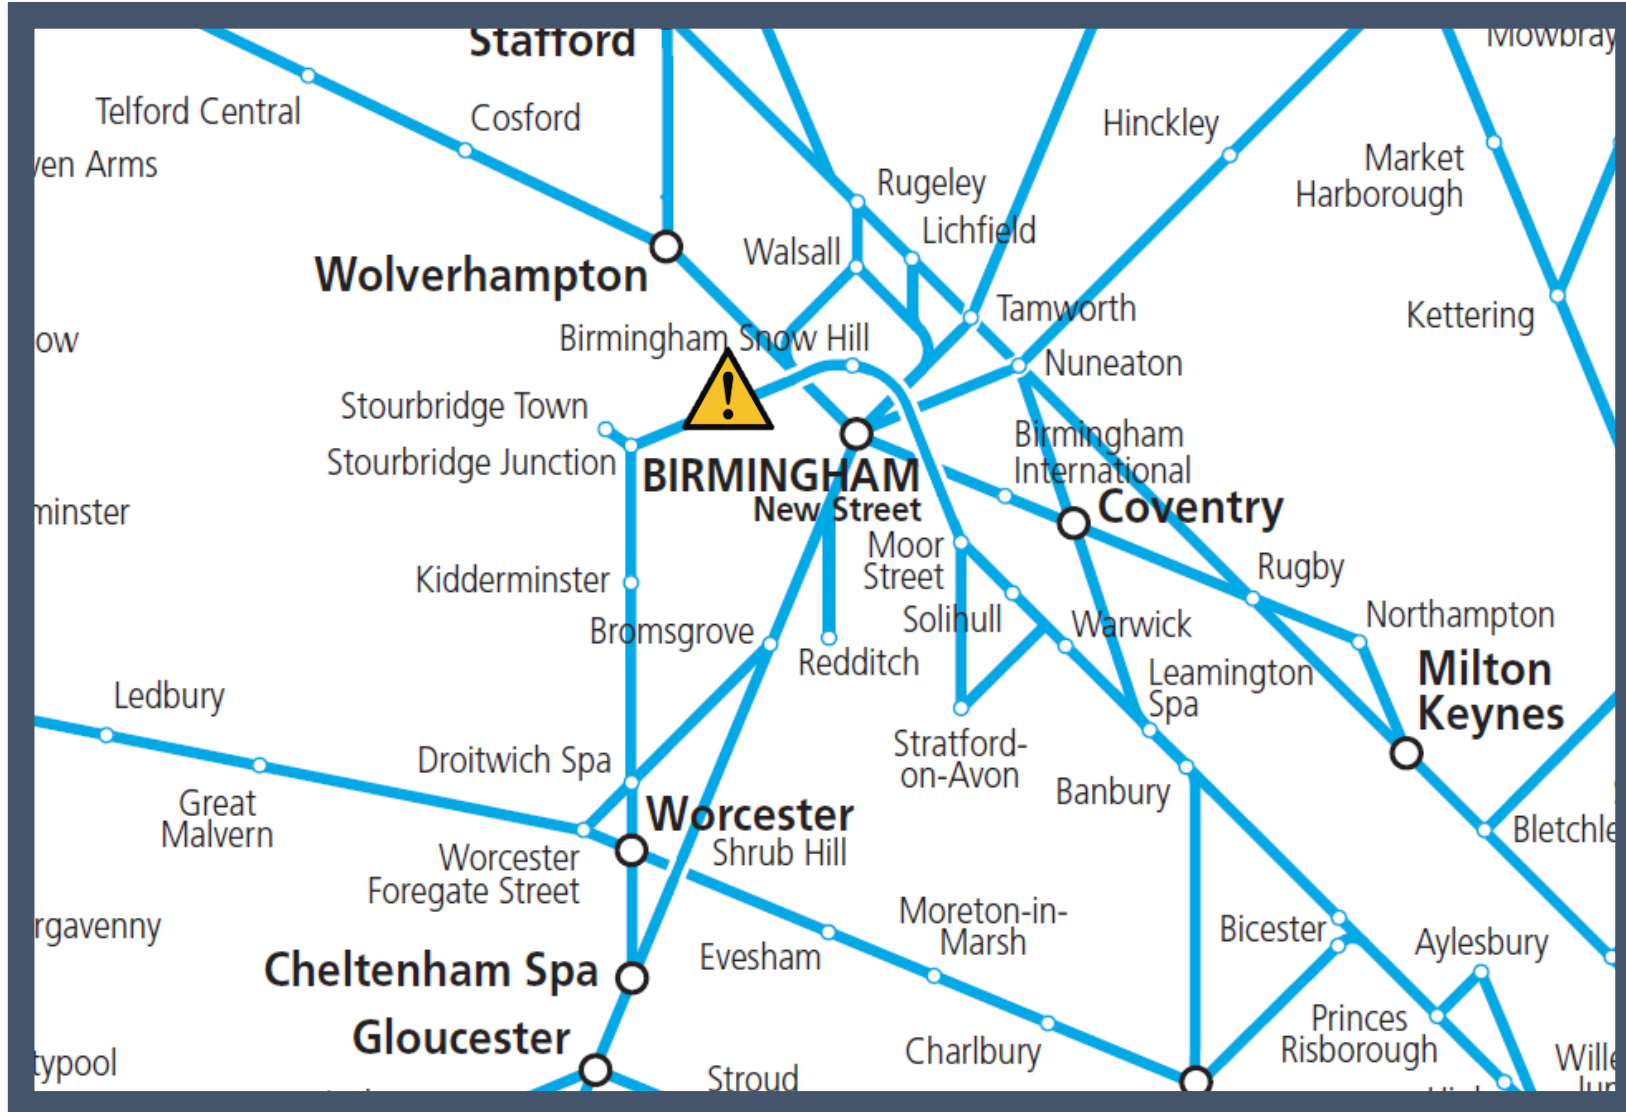

# A trespass incident between Birmingham Snow Hill and Stourbridge Junction

TOCs affected: Chiltern Railways; West Midlands Railway

Key:

	Disruption
--	------------